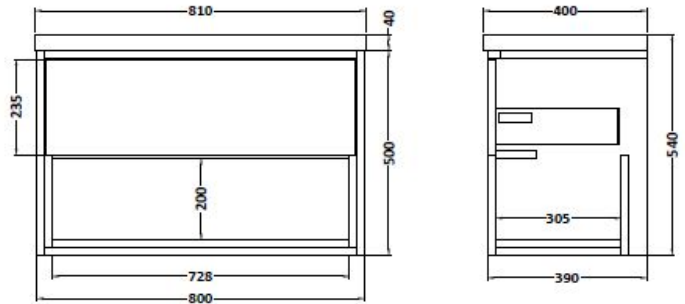

CUSTOMER DATA SHEET

SALES CODE: CST988

DESCRIPTION: Coast Wh 800mm Basin Unit - Option 2

PACKAGING DETAILS

Barcode

5055275868379

CUSTOMER DATA SHEET - FURNITURE

SALES CODE: FMC988

DESCRIPTION: 800mm W/H Van With Open Shelf

PRODUCT DIMENSIONS

Height (mm)	Width (mm)	Depth (mm)	Nett Wgt Kg
500	800	390	31.8

PACKAGING DIMENSIONS

Height (mm)	Width (mm)	Depth (mm)	Gross Wgt Kg
500	798	383	31.8

PACKAGING DATA

Box Colour	Brown Cardboard Box		
Box Qty	1	Label Colour	White Label
Label Size	100 x 50	Label Qty	2

OUTER BOX DIMENSIONS (If Applicable)

Height (mm)	Width (mm)	Depth (mm)	Gross Wgt Kg
Barcode	5055369097043		

CUSTOMER DATA SHEET - CERAMICS

SALES CODE: NVM005

DESCRIPTION: Minimalist Basin 800mm

PRODUCT DIMENSIONS

Height (mm)	Width (mm)	Depth (mm)	Nett Wgt Kg
170	800	390	16.9

PACKAGING DIMENSIONS

Height (mm)	Width (mm)	Depth (mm)	Gross Wgt Kg
400	820	200	16.9