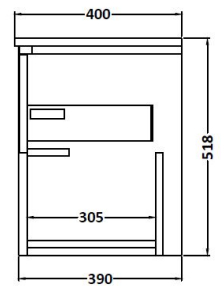

CUSTOMER DATA SHEET

SALES CODE: CST988

DESCRIPTION: Coast Wh 800mm Basin Unit - Option 2

PACKAGING DETAILS

Barcode

5055275868379

CUSTOMER DATA SHEET - FURNITURE

SALES CODE: FMC988

DESCRIPTION: 800mm W/H Van With Open Shelf

PRODUCT DIMENSIONS

Height (mm)	Width (mm)	Depth (mm)	Nett Wgt Kg
500	800	390	31.8

PACKAGING DIMENSIONS

Height (mm)	Width (mm)	Depth (mm)	Gross Wgt Kg
500	798	383	31.8

PACKAGING DATA

Box Colour	Brown Cardboard Box		
Box Qty	1	Label Colour	White Label
Label Size	100 x 50	Label Qty	2

OUTER BOX DIMENSIONS (If Applicable)

Height (mm)	Width (mm)	Depth (mm)	Gross Wgt Kg
Barcode	5055369097043		

CUSTOMER DATA SHEET - CERAMICS

SALES CODE: NVM005

DESCRIPTION: Minimalist Basin 800mm

PRODUCT DIMENSIONS

Height (mm)	Width (mm)	Depth (mm)	Nett Wgt Kg
170	800	390	16.9

PACKAGING DIMENSIONS

Height (mm)	Width (mm)	Depth (mm)	Gross Wgt Kg
400	820	200	16.9