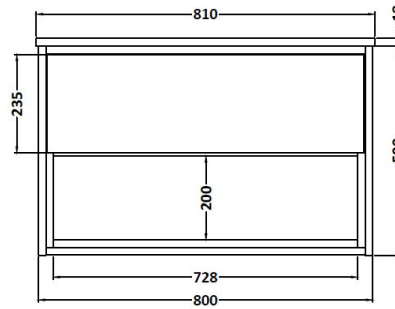

CUSTOMER DATA SHEET

SALES CODE: CST988

DESCRIPTION: Coast Wh 800mm Basin Unit - Option 2

PACKAGING DETAILS

Barcode

5055275868379

CUSTOMER DATA SHEET - FURNITURE

SALES CODE: FMC988

DESCRIPTION: 800mm W/H Van With Open Shelf

PRODUCT DIMENSIONS

Height (mm)	Width (mm)	Depth (mm)	Nett Wgt Kg
500	800	390	31.8

PACKAGING DIMENSIONS

Height (mm)	Width (mm)	Depth (mm)	Gross Wgt Kg
500	798	383	31.8

PACKAGING DATA

Box Colour	Brown Cardboard Box		
Box Qty	1	Label Colour	White Label
Label Size	100 x 50	Label Qty	2

OUTER BOX DIMENSIONS (If Applicable)

Height (mm)	Width (mm)	Depth (mm)	Gross Wgt Kg
Barcode	5055369097043		

CUSTOMER DATA SHEET - CERAMICS

SALES CODE: NVM005

DESCRIPTION: Minimalist Basin 800mm

PRODUCT DIMENSIONS

Height (mm)	Width (mm)	Depth (mm)	Nett Wgt Kg
170	800	390	16.9

PACKAGING DIMENSIONS

Height (mm)	Width (mm)	Depth (mm)	Gross Wgt Kg
400	820	200	16.9