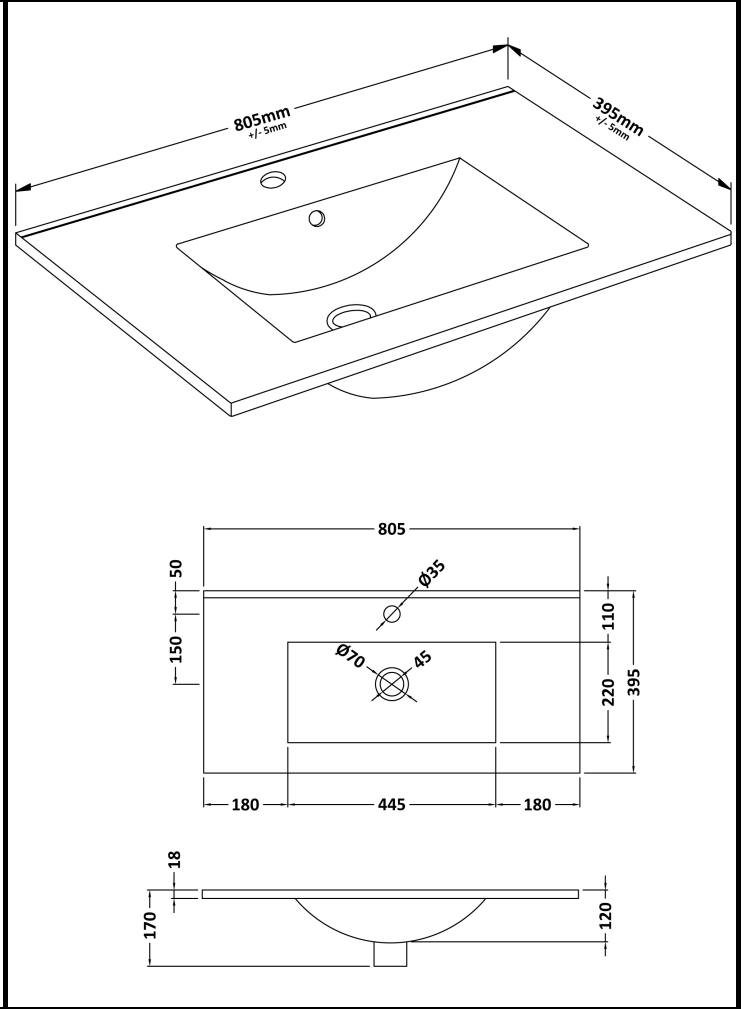

CUSTOMER DATA SHEET

SALES CODE: CST988

DESCRIPTION: Coast Wh 800mm Basin Unit - Option 2

PACKAGING DETAILS

Barcode

5055275868379

CUSTOMER DATA SHEET - FURNITURE

SALES CODE: FMC988

DESCRIPTION: 800mm W/H Van With Open Shelf

PRODUCT DIMENSIONS

Height (mm)	Width (mm)	Depth (mm)	Nett Wgt Kg
500	800	390	31.8

PACKAGING DIMENSIONS

Height (mm)	Width (mm)	Depth (mm)	Gross Wgt Kg
500	798	383	31.8

PACKAGING DATA

Box Colour	Brown Cardboard Box		
Box Qty	1	Label Colour	White Label
Label Size	100 x 50	Label Qty	2

OUTER BOX DIMENSIONS (If Applicable)

Height (mm)	Width (mm)	Depth (mm)	Gross Wgt Kg
Barcode	5055369097043		

CUSTOMER DATA SHEET - CERAMICS

SALES CODE: NVM005

DESCRIPTION: Minimalist Basin 800mm

PRODUCT DIMENSIONS

Height (mm)	Width (mm)	Depth (mm)	Nett Wgt Kg
170	800	390	16.9

PACKAGING DIMENSIONS

Height (mm)	Width (mm)	Depth (mm)	Gross Wgt Kg
400	820	200	16.9