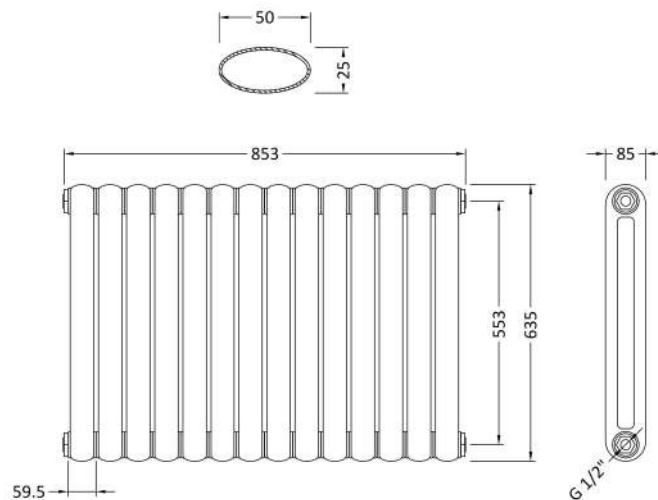

Sales Code: HSA004

Description: Salvia Radiator 635X863mm

Product Dimensions

Height (mm):	635
Width (mm):	853
Depth (mm):	85
Length (mm):	
Nett Weight (kg):	26.6

Packaging Dimensions

Height (mm):	110
Width (mm):	806
Length (mm):	695
Gross Weight (kg):	28.6

Packaging Data

Box Colour:	White Cardboard Shrinkwrapped
Box Qty:	1
Label Size:	100 x 50
Label Colour:	White Label
Label Qty:	2

Outer Box Dimensions (If Applicable)

Height (mm):	
Width (mm):	
Length (mm):	
Gross Weight (kg):	
Barcode:	5055369023196

Product Details

Country of Origin:	China		
Fitting Instruction:	No		
Certification:	CE & UKCA: No	RoHS: N/A	WEEE: N/A
Colour/Finish:	White		
RAL No:	9016		
Product Material:	Steel		
Heat Element Wattage:	Not Applicable		
Heating Element Wattage Compatible:	N/A		
BTU Outputs:	30°C / 1635	50°C / 3129	60°C / 3964
Thermal Outputs: (Watts)	30°C / 479	50°C / 917	60°C / 1155
Pipe Centres - If Vertical:	953mm		
Pipe Centres - If Horizontal:	N/A		
Max Projection:	130mm		
Tube Diameter:	N/A		
Packaging Volume (L):			
Wall to Centre of Tappings:	N/A		
Floor to Centre of Tappings:	80		
Dual Fuel:	N/A		
IP Rating:			