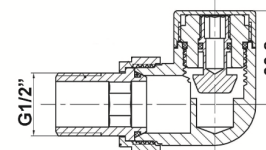

Sales Code: HT321

Description: Corner - Minimalist Rad Valve

Diagram shown is the valve with 'handwheel' control

Diagram shown is the valve with 'lockshield' control

Product Dimensions

Height (mm):	70
Width (mm):	68
Depth (mm):	49
Length (mm):	
Nett Weight (kg):	0.62

Packaging Dimensions

Height (mm):	60
Width (mm):	90
Length (mm):	95
Gross Weight (kg):	0.62

Packaging Data

Box Colour:	White Cardboard Box
Box Qty:	1
Label Size:	100 x 50
Label Colour:	White Label
Label Qty:	1

Outer Box Dimensions (If Applicable)

Height (mm):	
Width (mm):	
Length (mm):	
Gross Weight (kg):	
Barcode:	5055275871034

Product Details

Country of Origin:	United Kingdom		
Fitting Instruction:	No		
Certification:	CE & UKCA: N/A	RoHS: N/A	WEEE: No
Colour/Finish:	Chrome		
RAL No:	N/A		
Product Material:	Brass		
Heat Element Wattage:	Not Applicable		
Heating Element Wattage Compatible:	N/A		
BTU Outputs:	30°C / N/A	50°C / N/A	60°C /
Thermal Outputs: (Watts)	30°C / N/A	50°C / N/A	60°C /
Pipe Centres - If Vertical:	N/A		
Pipe Centres - If Horizontal:	N/A		
Max Projection:			
Tube Diameter:	15mm		
Packaging Volume (L):	N/A		
Wall to Centre of Tappings:	N/A		
Floor to Centre of Tappings:	N/A		
Dual Fuel:	N/A		
IP Rating:			