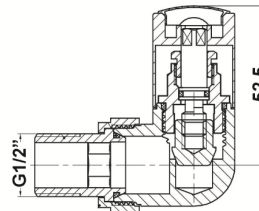

Sales Code: HT321

Description: Corner - Minimalist Rad Valve

Diagram shown is the valve with 'handwheel' control

Diagram shown is the valve with 'lockshield' control

Product Dimensions

Height (mm):	70
Width (mm):	68
Depth (mm):	49
Length (mm):	
Nett Weight (kg):	0.62

Packaging Dimensions

Height (mm):	60
Width (mm):	90
Length (mm):	95
Gross Weight (kg):	0.62

Packaging Data

Box Colour:	White Cardboard Box
Box Qty:	1
Label Size:	100 x 50
Label Colour:	White Label
Label Qty:	1

Outer Box Dimensions (If Applicable)

Height (mm):	
Width (mm):	
Length (mm):	
Gross Weight (kg):	
Barcode:	5055275871034

Product Details

Country of Origin:	United Kingdom		
Fitting Instruction:	No		
Certification:	CE & UKCA: N/A	RoHS: N/A	WEEE: No
Colour/Finish:	Chrome		
RAL No:	N/A		
Product Material:	Brass		
Heat Element Wattage:	Not Applicable		
Heating Element Wattage Compatible:	N/A		
BTU Outputs:	30°C / N/A	50°C / N/A	60°C /
Thermal Outputs: (Watts)	30°C / N/A	50°C / N/A	60°C /
Pipe Centres - If Vertical:	N/A		
Pipe Centres - If Horizontal:	N/A		
Max Projection:			
Tube Diameter:	15mm		
Packaging Volume (L):	N/A		
Wall to Centre of Tappings:	N/A		
Floor to Centre of Tappings:	N/A		
Dual Fuel:	N/A		
IP Rating:			