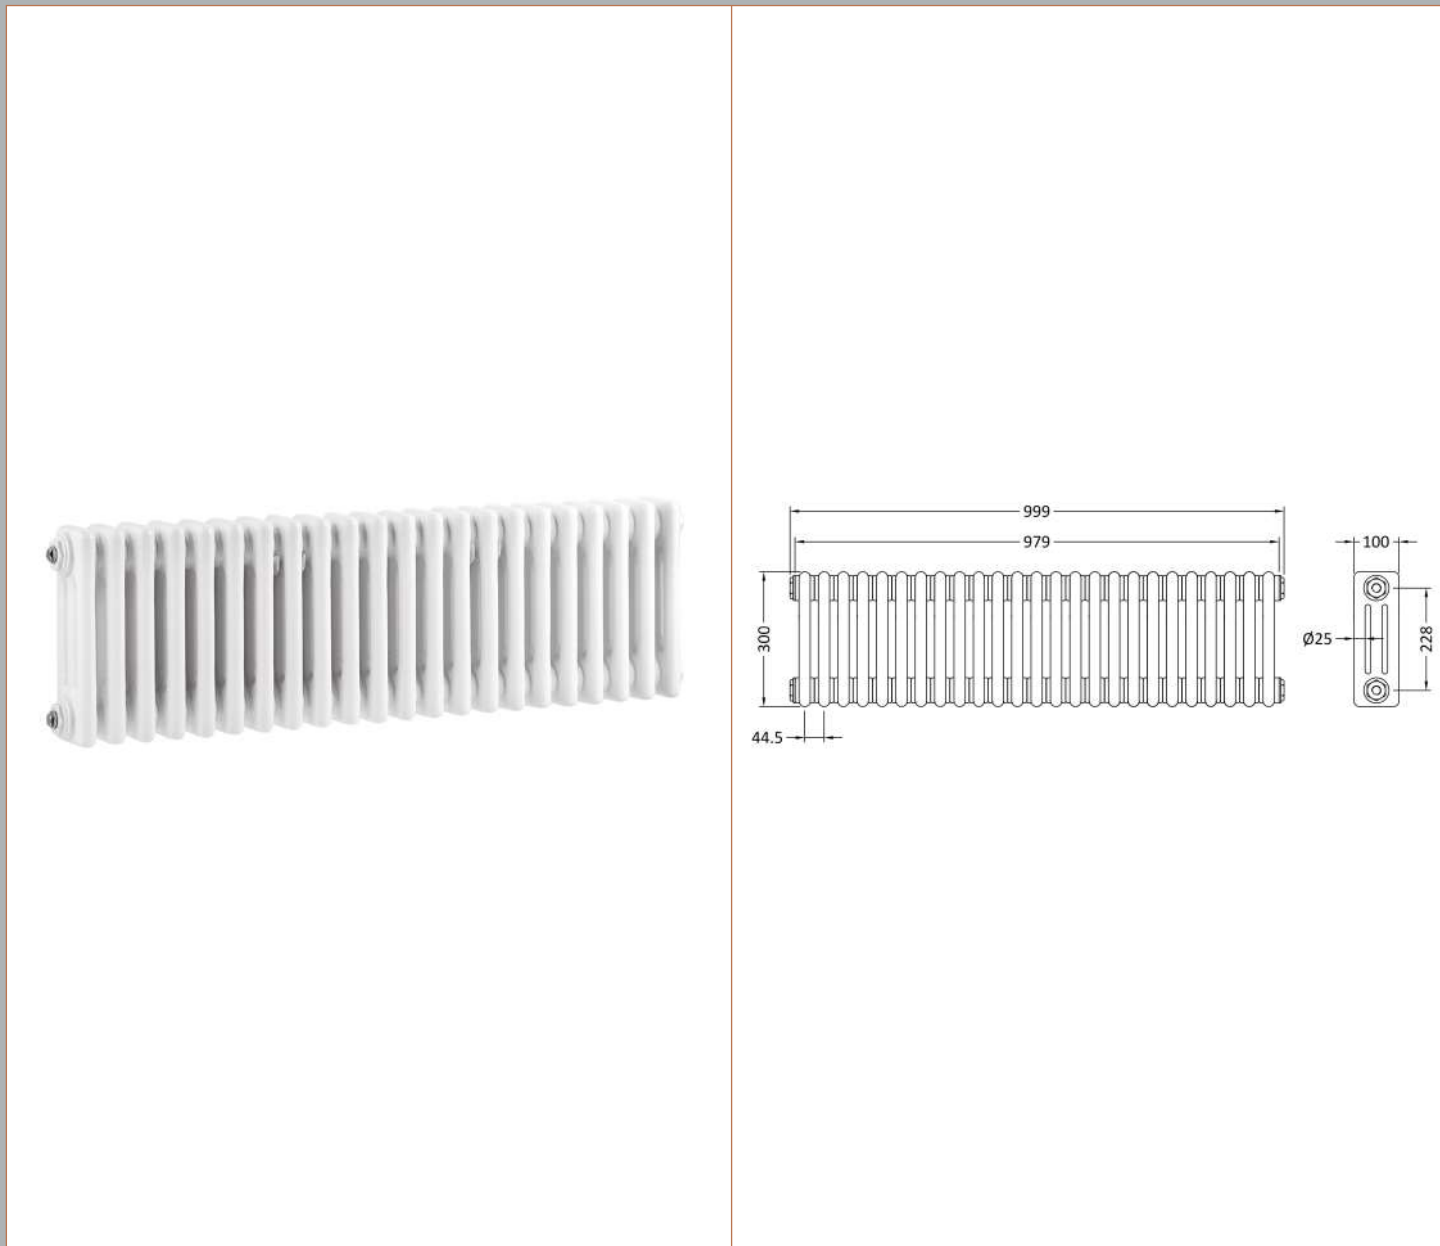

Sales Code: HX303

Description: Colosseum Triple Radiator 300mmx999mm

Product Dimensions

Height (mm):	300
Width (mm):	999
Depth (mm):	100
Length (mm):	
Nett Weight (kg):	21.61

Packaging Dimensions

Height (mm):	140
Width (mm):	350
Length (mm):	1035
Gross Weight (kg):	21.61

Packaging Data

Box Colour:	White Cardboard Shrinkwrapped
Box Qty:	1
Label Size:	100 x 50
Label Colour:	White Label
Label Qty:	2

Outer Box Dimensions (If Applicable)

Height (mm):	
Width (mm):	
Length (mm):	
Gross Weight (kg):	
Barcode:	5055146171683

Product Details

Country of Origin:	China
Fitting Instruction:	No
Certification:	CE & UKCA: No RoHS: N/A WEEE: N/A
Colour/Finish:	White
RAL No:	9016
Product Material:	Steel
Heat Element Wattage:	Not Applicable
Heating Element Wattage Compatible:	N/A
BTU Outputs:	30°C / 1205 50°C / 2256 60°C / 2858
Thermal Outputs: (Watts)	30°C / 353 50°C / 661 60°C / 827
Pipe Centres - If Vertical:	1011mm
Pipe Centres - If Horizontal:	N/A
Max Projection:	180mm
Tube Diameter:	25mm
Packaging Volume (L):	57
Wall to Centre of Tappings:	N/A
Floor to Centre of Tappings:	75
Dual Fuel:	N/A
IP Rating:	