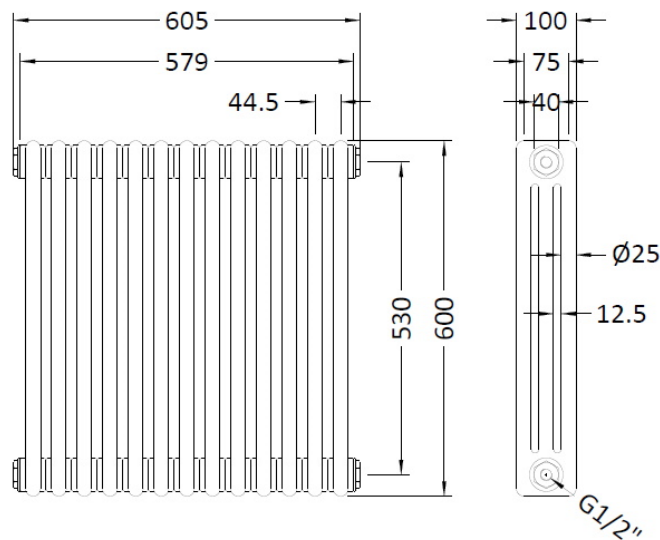

**Sales Code:** HX304

**Description:** Colosseum Triple Radiator 600mmx605mm

Product Dimensions	
Height (mm):	600
Width (mm):	605
Depth (mm):	100
Length (mm):	
Nett Weight (kg):	23.4
Packaging Dimensions	
Height (mm):	140
Width (mm):	690
Length (mm):	695
Gross Weight (kg):	25.4
Packaging Data	
Box Colour:	White Cardboard Shrinkwrapped
Box Qty:	1
Label Size:	100 x 50
Label Colour:	White Label
Label Qty:	2
Outer Box Dimensions (If Applicable)	
Height (mm):	
Width (mm):	
Length (mm):	
Gross Weight (kg):	
Barcode:	5055146171690
Product Details	
Country of Origin:	China
Fitting Instruction:	No
Certification:	CE & UKCA: No    RoHS: N/A    WEEE: N/A
Colour/Finish:	White
RAL No:	9016
Product Material:	Steel
Heat Element Wattage:	Not Applicable
Heating Element Wattage Compatible:	N/A
BTU Outputs:	30°C / 1348    50°C / 2559    60°C / 3242
Thermal Outputs: (Watts)	30°C / 395    50°C / 750    60°C / 920
Pipe Centres - If Vertical:	561mm
Pipe Centres - If Horizontal:	N/A
Max Projection:	180mm
Tube Diameter:	25mm
Packaging Volume (L):	63
Wall to Centre of Tappings:	N/A
Floor to Centre of Tappings:	75
Dual Fuel:	N/A
IP Rating:	