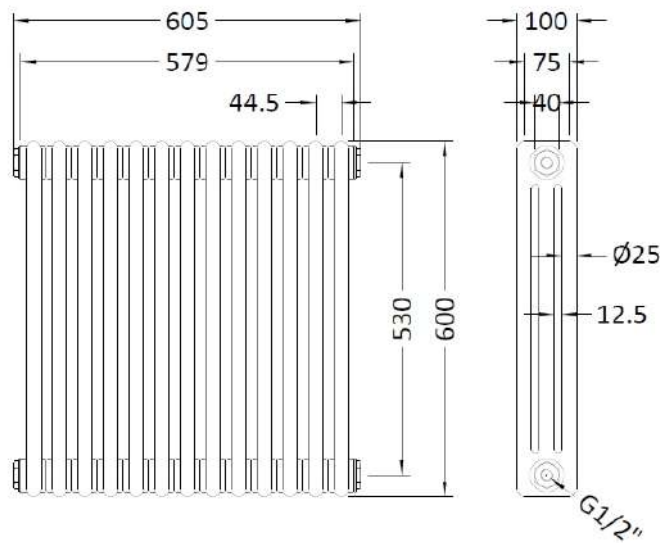

**Sales Code:** HX304

**Description:** Colosseum Triple Radiator 600mmx605mm

**Product Dimensions**

Height (mm):	600
Width (mm):	605
Depth (mm):	100
Length (mm):	
Nett Weight (kg):	23.4

**Packaging Dimensions**

Height (mm):	140
Width (mm):	690
Length (mm):	695
Gross Weight (kg):	25.4

**Packaging Data**

Box Colour:	White Cardboard Shrinkwrapped
Box Qty:	1
Label Size:	100 x 50
Label Colour:	White Label
Label Qty:	2

**Outer Box Dimensions (If Applicable)**

Height (mm):	
Width (mm):	
Length (mm):	
Gross Weight (kg):	
Barcode:	5055146171690

**Product Details**

Country of Origin:	China		
Fitting Instruction:	No		
Certification:	CE & UKCA: No	RoHS: N/A	WEEE: N/A
Colour/Finish:	White		
RAL No:	9016		
Product Material:	Steel		
Heat Element Wattage:	Not Applicable		
Heating Element Wattage Compatible:	N/A		
BTU Outputs:	30°C / 1348	50°C / 2559	60°C / 3242
Thermal Outputs: (Watts)	30°C / 395	50°C / 750	60°C / 920
Pipe Centres - If Vertical:	561mm		
Pipe Centres - If Horizontal:	N/A		
Max Projection:	180mm		
Tube Diameter:	25mm		
Packaging Volume (L):	63		
Wall to Centre of Tappings:	N/A		
Floor to Centre of Tappings:	75		
Dual Fuel:	N/A		
IP Rating:			