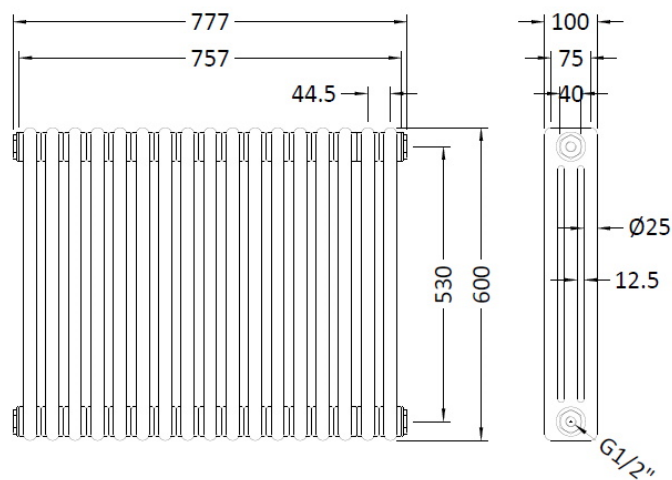

Sales Code: HX305

Description: Colosseum Triple Radiator 600mmx777mm

Product Dimensions

Height (mm):	600
Width (mm):	777
Depth (mm):	100
Length (mm):	
Nett Weight (kg):	30.6

Packaging Dimensions

Height (mm):	140
Width (mm):	690
Length (mm):	875
Gross Weight (kg):	32.6

Packaging Data

Box Colour:	White Cardboard Shrinkwrapped
Box Qty:	1
Label Size:	100 x 50
Label Colour:	White Label
Label Qty:	2

Outer Box Dimensions (If Applicable)

Height (mm):	
Width (mm):	
Length (mm):	
Gross Weight (kg):	
Barcode:	5055146171706

Product Details

Country of Origin:	China		
Fitting Instruction:	No		
Certification:	CE & UKCA: No	RoHS: N/A	WEEE: N/A
Colour/Finish:	White		
RAL No:	9016		
Product Material:	Steel		
Heat Element Wattage:	Not Applicable		
Heating Element Wattage Compatible:	N/A		
BTU Outputs:	30°C / 1765	50°C / 3348	60°C / 4241
Thermal Outputs: (Watts)	30°C / 517	50°C / 981	60°C / 1233
Pipe Centres - If Vertical:	651mm		
Pipe Centres - If Horizontal:	N/A		
Max Projection:	180mm		
Tube Diameter:	25mm		
Packaging Volume (L):	81		
Wall to Centre of Tappings:	N/A		
Floor to Centre of Tappings:	75		
Dual Fuel:	N/A		
IP Rating:			