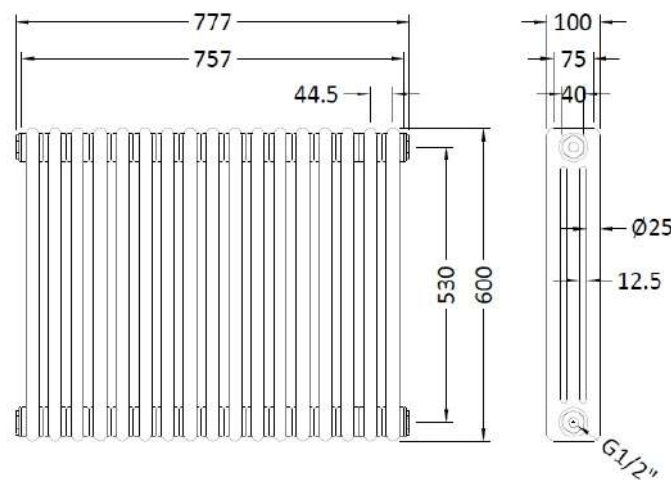

Sales Code: HX305

Description: Colosseum Triple Radiator 600mmx777mm

Product Dimensions

Height (mm):	600
Width (mm):	777
Depth (mm):	100
Length (mm):	
Nett Weight (kg):	30.6

Packaging Dimensions

Height (mm):	140
Width (mm):	690
Length (mm):	875
Gross Weight (kg):	32.6

Packaging Data

Box Colour:	White Cardboard Shrinkwrapped
Box Qty:	1
Label Size:	100 x 50
Label Colour:	White Label
Label Qty:	2

Outer Box Dimensions (If Applicable)

Height (mm):	
Width (mm):	
Length (mm):	
Gross Weight (kg):	
Barcode:	5055146171706

Product Details

Country of Origin:	China		
Fitting Instruction:	No		
Certification:	CE & UKCA: No	RoHS: N/A	WEEE: N/A
Colour/Finish:	White		
RAL No:	9016		
Product Material:	Steel		
Heat Element Wattage:	Not Applicable		
Heating Element Wattage Compatible:	N/A		
BTU Outputs:	30°C / 1765	50°C / 3348	60°C / 4241
Thermal Outputs: (Watts)	30°C / 517	50°C / 981	60°C / 1233
Pipe Centres - If Vertical:	651mm		
Pipe Centres - If Horizontal:	N/A		
Max Projection:	180mm		
Tube Diameter:	25mm		
Packaging Volume (L):	81		
Wall to Centre of Tappings:	N/A		
Floor to Centre of Tappings:	75		
Dual Fuel:	N/A		
IP Rating:			