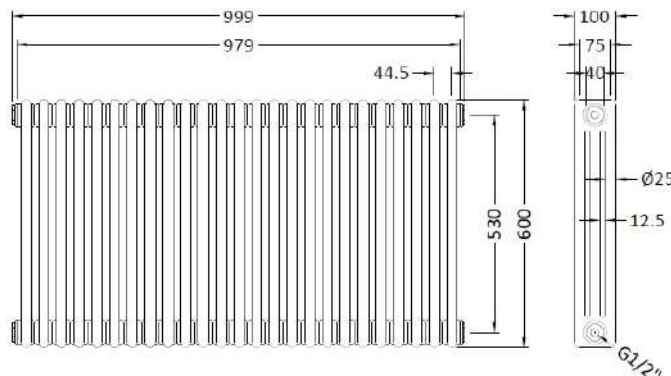

Sales Code: HX306

Description: Colosseum Triple Radiator 600mmx999mm

Product Dimensions

Height (mm):	600
Width (mm):	999
Depth (mm):	100
Length (mm):	
Nett Weight (kg):	39.6

Packaging Dimensions

Height (mm):	1110
Width (mm):	690
Length (mm):	140
Gross Weight (kg):	41.6

Packaging Data

Box Colour:	White Cardboard Shrinkwrapped
Box Qty:	1
Label Size:	100 x 50
Label Colour:	White Label
Label Qty:	2

Outer Box Dimensions (If Applicable)

Height (mm):	
Width (mm):	
Length (mm):	
Gross Weight (kg):	
Barcode:	5055146171713

Product Details

Country of Origin:	China		
Fitting Instruction:	No		
Certification:	CE & UKCA: No	RoHS: N/A	WEEE: N/A
Colour/Finish:	White		
RAL No:	9016		
Product Material:	Steel		
Heat Element Wattage:	Not Applicable		
Heating Element Wattage Compatible:	N/A		
BTU Outputs:	30°C / 2283	50°C / 4334	60°C / 5491
Thermal Outputs: (Watts)	30°C / 669	50°C / 1270	60°C / 1560
Pipe Centres - If Vertical:	1101mm		
Pipe Centres - If Horizontal:	N/A		
Max Projection:	180mm		
Tube Diameter:	25mm		
Packaging Volume (L):	102		
Wall to Centre of Tappings:	N/A		
Floor to Centre of Tappings:	75		
Dual Fuel:	N/A		
IP Rating:			