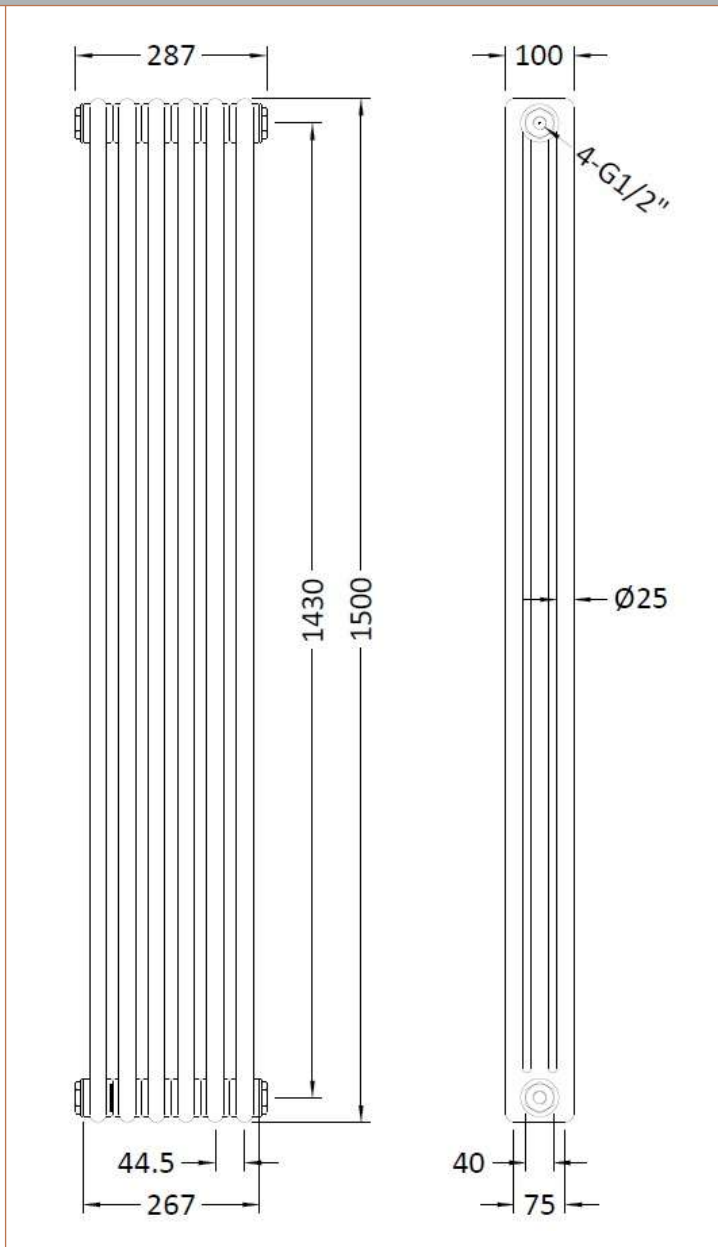

Sales Code: HX308

Description: Colosseum Triple Radiator 1500mmx287mm

| Product Dimensions | |
|--------------------------------------|---|
| Height (mm): | 1500 |
| Width (mm): | 287 |
| Depth (mm): | 100 |
| Length (mm): | |
| Nett Weight (kg): | 24 |
| Packaging Dimensions | |
| Height (mm): | 1590 |
| Width (mm): | 380 |
| Length (mm): | 140 |
| Gross Weight (kg): | 26 |
| Packaging Data | |
| Box Colour: | White Cardboard Shrinkwrapped |
| Box Qty: | 1 |
| Label Size: | 100 x 50 |
| Label Colour: | White Label |
| Label Qty: | 2 |
| Outer Box Dimensions (If Applicable) | |
| Height (mm): | |
| Width (mm): | |
| Length (mm): | |
| Gross Weight (kg): | |
| Barcode: | 5055146171737 |
| Product Details | |
| Country of Origin: | China |
| Fitting Instruction: | No |
| Certification: | CE & UKCA: No RoHS: N/A WEEE: N/A |
| Colour/Finish: | White |
| RAL No: | 9016 |
| Product Material: | Steel |
| Heat Element Wattage: | Not Applicable |
| Heating Element Wattage Compatible: | N/A |
| BTU Outputs: | 30°C / 1468 50°C / 2897 60°C / 3670 |
| Thermal Outputs: (Watts) | 30°C / 430 50°C / 849 60°C / 1060 |
| Pipe Centres - If Vertical: | 381mm |
| Pipe Centres - If Horizontal: | N/A |
| Max Projection: | 180mm |
| Tube Diameter: | 25mm |
| Packaging Volume (L): | 77 |
| Wall to Centre of Tappings: | N/A |
| Floor to Centre of Tappings: | 75 |
| Dual Fuel: | N/A |
| IP Rating: | |