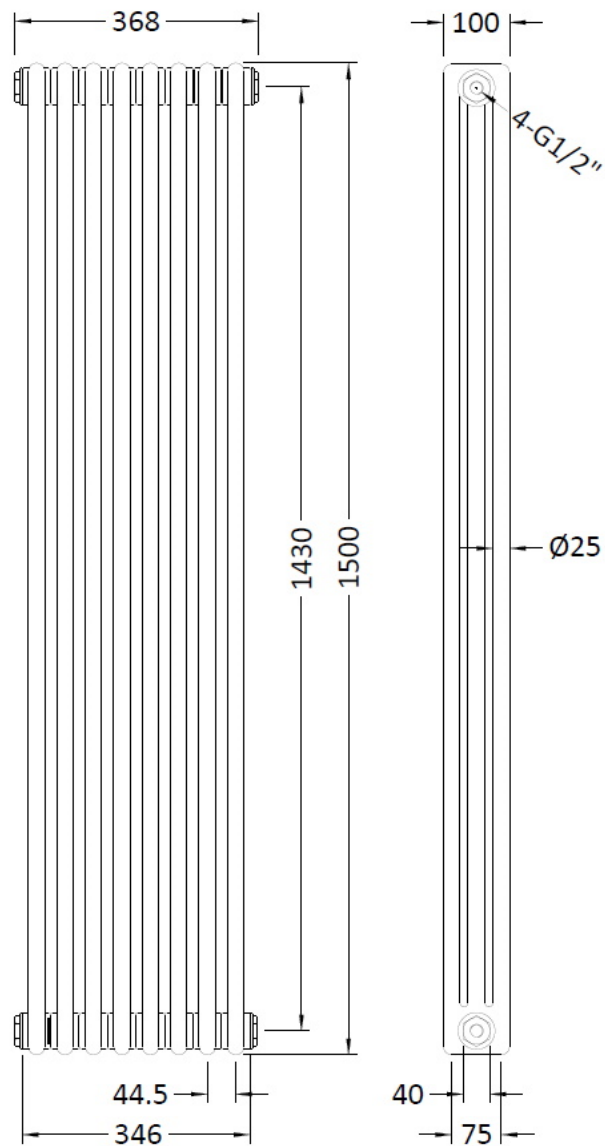

Sales Code: HX309

Description: Colosseum Triple Radiator 1500mmx368mm

Product Dimensions

Height (mm):	1500
Width (mm):	368
Depth (mm):	100
Length (mm):	
Nett Weight (kg):	30.2

Packaging Dimensions

Height (mm):	140
Width (mm):	440
Length (mm):	1540
Gross Weight (kg):	30.2

Packaging Data

Box Colour:	White Cardboard Shrinkwrapped
Box Qty:	1
Label Size:	100 x 50
Label Colour:	White Label
Label Qty:	2

Outer Box Dimensions (If Applicable)

Height (mm):	
Width (mm):	
Length (mm):	
Gross Weight (kg):	
Barcode:	5055146171744

Product Details

Country of Origin:	China		
Fitting Instruction:	No		
Certification:	CE & UKCA: No	RoHS: N/A	WEEE: N/A
Colour/Finish:	White		
RAL No:	9016		
Product Material:	Steel		
Heat Element Wattage:	Not Applicable		
Heating Element Wattage Compatible:	N/A		
BTU Outputs:	30°C / 1959	50°C / 3863	60°C / 4894
Thermal Outputs: (Watts)	30°C / 574	50°C / 1132	60°C / 1443
Pipe Centres - If Vertical:	471mm		
Pipe Centres - If Horizontal:	N/A		
Max Projection:	180mm		
Tube Diameter:	25mm		
Packaging Volume (L):	97		
Wall to Centre of Tappings:	N/A		
Floor to Centre of Tappings:	75		
Dual Fuel:	N/A		
IP Rating:			