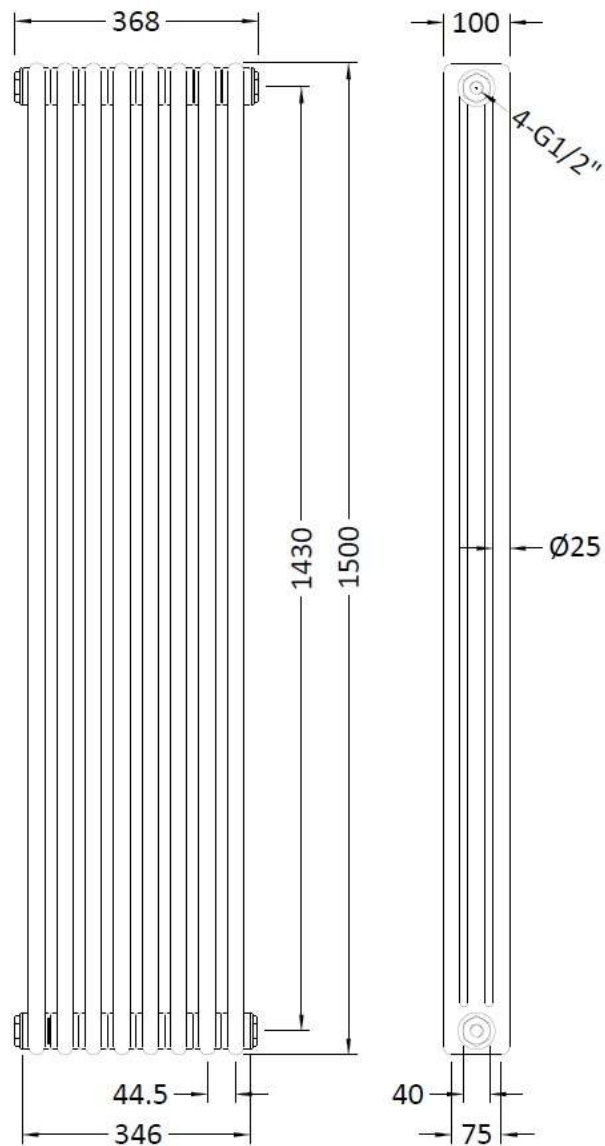

Sales Code: HX309

Description: Colosseum Triple Radiator 1500mmx368mm

Product Dimensions

Height (mm):	1500
Width (mm):	368
Depth (mm):	100
Length (mm):	
Nett Weight (kg):	30.2

Packaging Dimensions

Height (mm):	140
Width (mm):	440
Length (mm):	1540
Gross Weight (kg):	30.2

Packaging Data

Box Colour:	White Cardboard Shrinkwrapped
Box Qty:	1
Label Size:	100 x 50
Label Colour:	White Label
Label Qty:	2

Outer Box Dimensions (If Applicable)

Height (mm):	
Width (mm):	
Length (mm):	
Gross Weight (kg):	
Barcode:	5055146171744

Product Details

Country of Origin:	China		
Fitting Instruction:	No		
Certification:	CE & UKCA: No	RoHS: N/A	WEEE: N/A
Colour/Finish:	White		
RAL No:	9016		
Product Material:	Steel		
Heat Element Wattage:	Not Applicable		
Heating Element Wattage Compatible:	N/A		
BTU Outputs:	30°C / 1959	50°C / 3863	60°C / 4894
Thermal Outputs: (Watts)	30°C / 574	50°C / 1132	60°C / 1443
Pipe Centres - If Vertical:	471mm		
Pipe Centres - If Horizontal:	N/A		
Max Projection:	180mm		
Tube Diameter:	25mm		
Packaging Volume (L):	97		
Wall to Centre of Tappings:	N/A		
Floor to Centre of Tappings:	75		
Dual Fuel:	N/A		
IP Rating:			