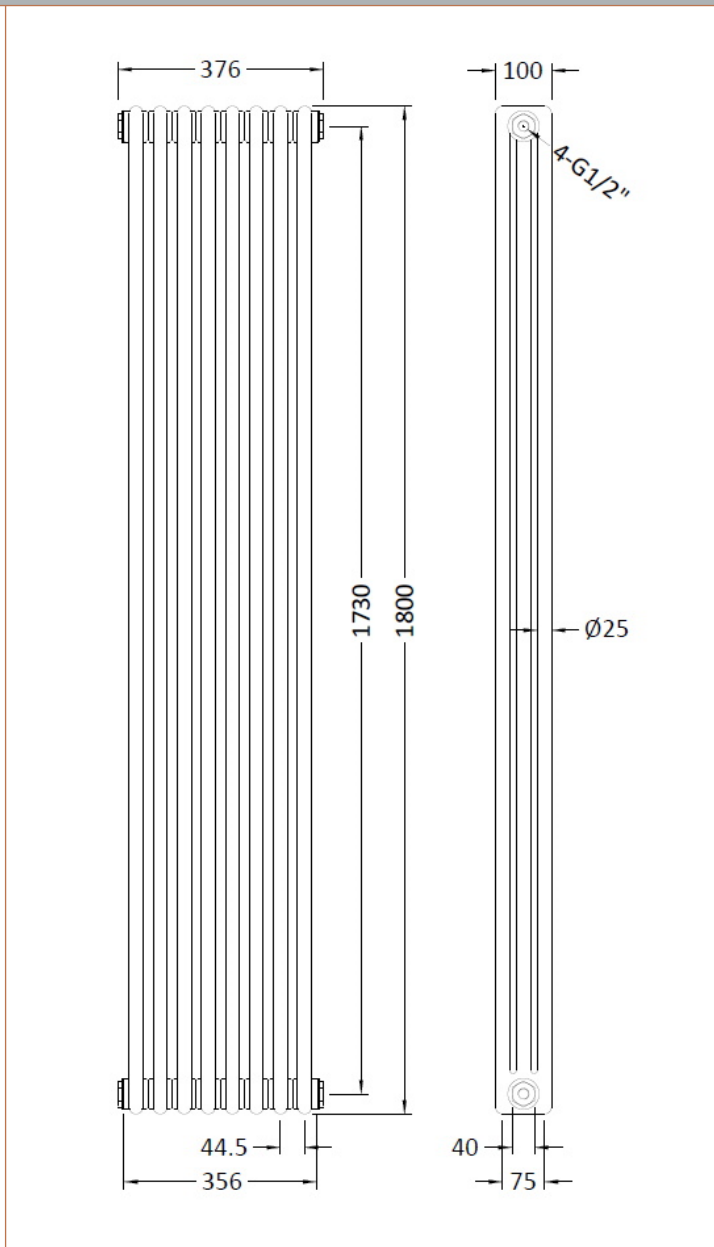

### Product Dimensions

Height (mm):	1800
Width (mm):	376
Depth (mm):	100
Length (mm):	
Nett Weight (kg):	38.4

### Packaging Dimensions

Height (mm):	1890
Width (mm):	465
Length (mm):	140
Gross Weight (kg):	40.4

### Outer Box Dimensions (If Applicable)

Height (mm):	
Width (mm):	
Length (mm):	
Gross Weight (kg):	
Barcode:	5055146171775

### Product Details

Country of Origin:	China		
Fitting Instruction:	No		
Certification:	CE & UKCA: No	RoHS: N/A	WEEE: N/A
Colour/Finish:	White		
RAL No:	9016		
Product Material:	Steel		
Heat Element Wattage:	Not Applicable		
Heating Element Wattage Compatible:	N/A		
BTU Outputs:	30°C / 2290	50°C / 4463	60°C / 5654
Thermal Outputs: (Watts)	30°C / 671	50°C / 1308	60°C / 1659
Pipe Centres - If Vertical:	471mm		
Pipe Centres - If Horizontal:	N/A		
Max Projection:	180mm		
Tube Diameter:	25mm		
Packaging Volume (L):	115		
Wall to Centre of Tappings:	N/A		
Floor to Centre of Tappings:	75		
Dual Fuel:	N/A		
IP Rating:			