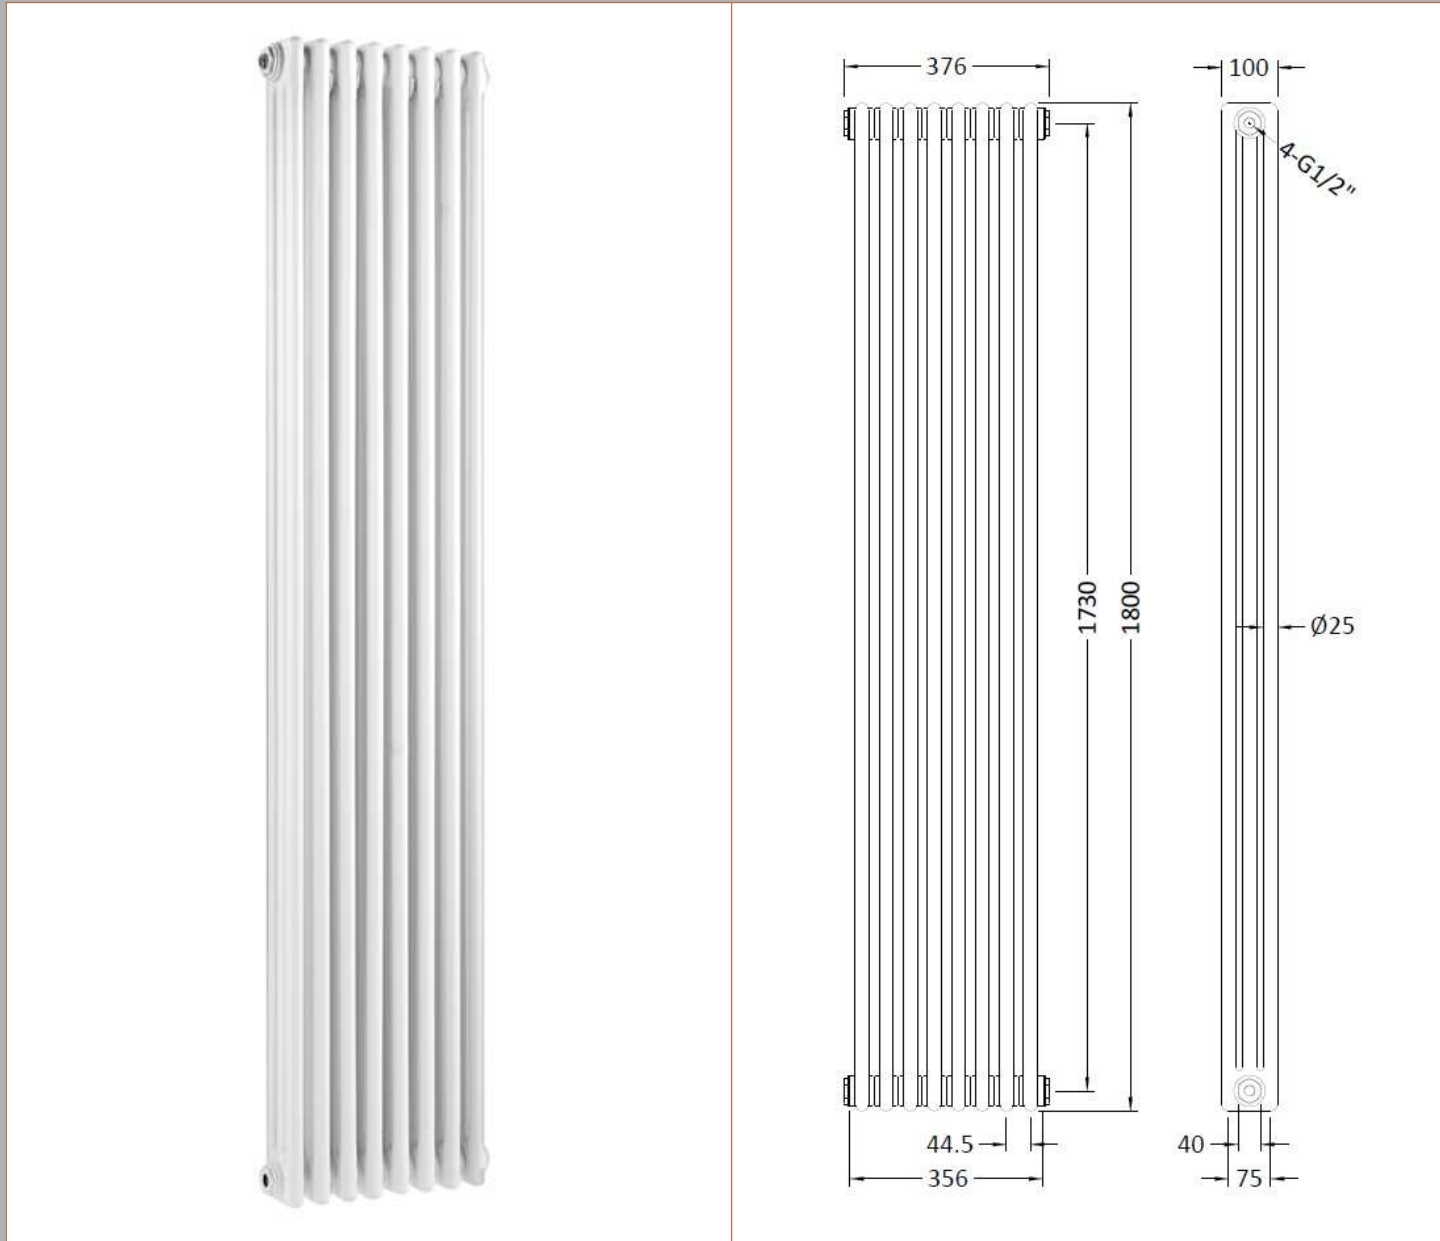

Sales Code: HX312

Description: Colosseum Triple Radiator 1800mmx376mm

Product Dimensions

Height (mm):	1800
Width (mm):	376
Depth (mm):	100
Length (mm):	
Nett Weight (kg):	38.4

Packaging Dimensions

Height (mm):	1890
Width (mm):	465
Length (mm):	140
Gross Weight (kg):	40.4

Packaging Data

Box Colour:	White Cardboard Shrinkwrapped
Box Qty:	1
Label Size:	100 x 50
Label Colour:	White Label
Label Qty:	2

Outer Box Dimensions (If Applicable)

Height (mm):	
Width (mm):	
Length (mm):	
Gross Weight (kg):	
Barcode:	5055146171775

Product Details

Country of Origin:	China		
Fitting Instruction:	No		
Certification:	CE & UKCA: No	RoHS: N/A	WEEE: N/A
Colour/Finish:	White		
RAL No:	9016		
Product Material:	Steel		
Heat Element Wattage:	Not Applicable		
Heating Element Wattage Compatible:	N/A		
BTU Outputs:	30°C / 2290	50°C / 4463	60°C / 5654
Thermal Outputs: (Watts)	30°C / 671	50°C / 1308	60°C / 1659
Pipe Centres - If Vertical:	471mm		
Pipe Centres - If Horizontal:	N/A		
Max Projection:	180mm		
Tube Diameter:	25mm		
Packaging Volume (L):	115		
Wall to Centre of Tappings:	N/A		
Floor to Centre of Tappings:	75		
Dual Fuel:	N/A		
IP Rating:			