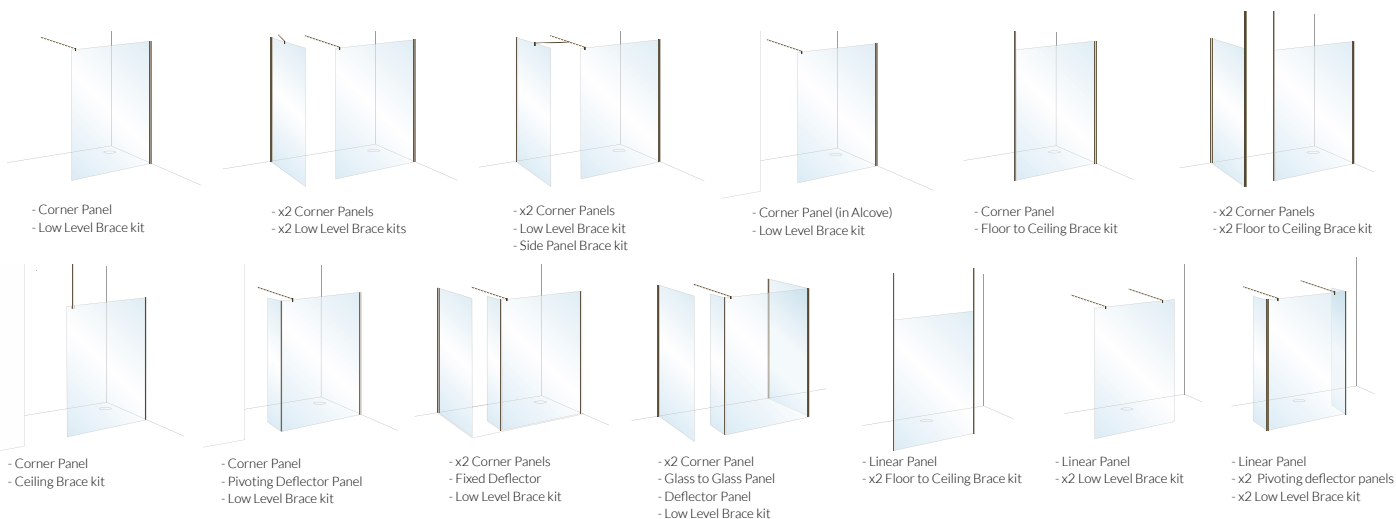

Haven Select | Wetroom Panels

TOTAL HEIGHT
2000
Millimetres

GLASS THICKNESS
8
Millimetres

OR

GLASS THICKNESS
10
Millimetres

REVERSIBLE

GLASS PROTECTION
ULTRA CARE
BY ROMAN

TRULIFE

LIFETIME GUARANTEE