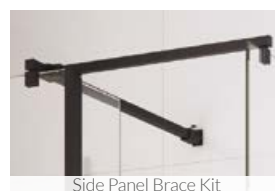

Side Panel Brace Kit