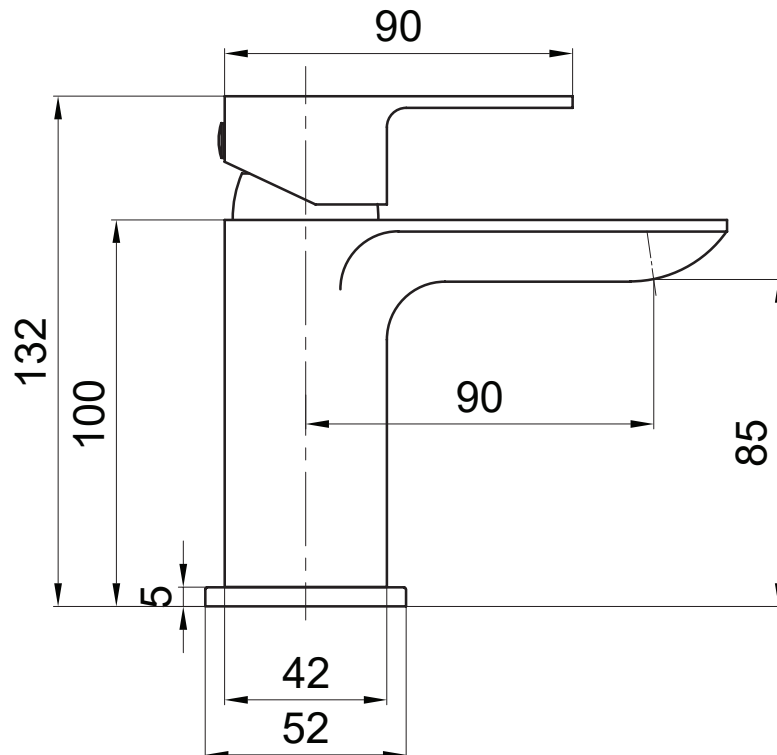

Technical Data Sheet

Haze Basin Mixer - THZ11

TAVISTOCK
inspiring bathrooms

No.	Description	Code	Fixings Included
1	Haze Basin Mixer	THZ11	YES

Min Pressure:	0.2bar
0.1bar	5.2 litres / min
0.2bar	6.8 litres / min
0.3bar	7.8 litres / min
0.4bar	8.4 litres / min
0.5bar	9.8 litres / min
1bar	13.1 litres / min
2bar	17.9 litres / min
3bar	22 litres / min

Dimensions

Diagrams not to scale. All dimensions in mm (tolerance of +/-5mm)

*Dimensions are subject to change, customers are advised to measure actual product before commencing installation.

FAQs

What is the size of the tap tail connection? The tap tails have a standard 1/2" BSP fixing.

What bore is the tap tail? The tails have a 10mm internal bore.

What length are the tap tails? The tails are 300mm in length.

Does the tap come fitted with an aerator? Yes, with an extra aerator and housing supplied in the box