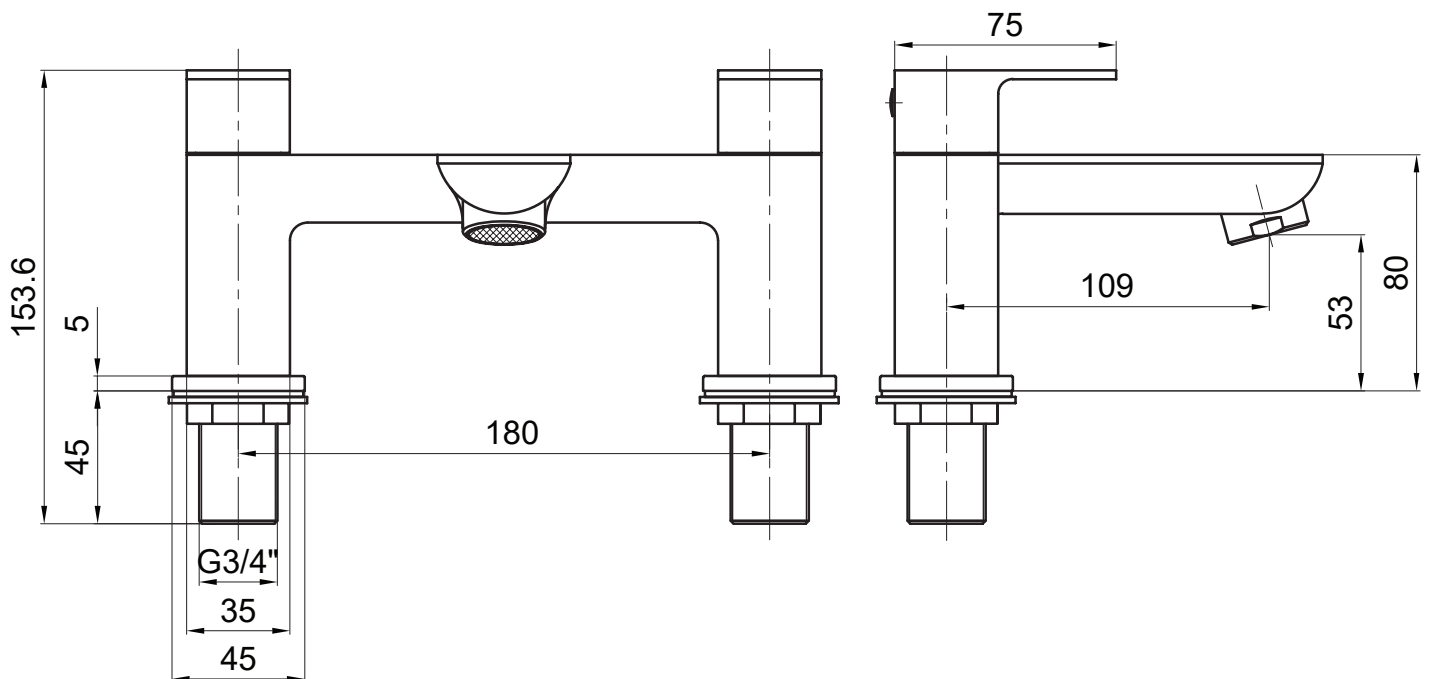

Technical Data Sheet

Haze Bath Filler - THZ32

TAVISTOCK
inspiring bathrooms

No.	Description	Code	Fixings Included
1	Haze Bath Filler	THZ32	YES

Min Pressure:	0.2bar
0.2bar	7.6 litres / min
0.3bar	10 litres / min
0.4bar	11.3 litres / min
0.5bar	13.2 litres / min
1bar	18.2 litres / min
2bar	26.7 litres / min

Dimensions

Diagrams not to scale. All dimensions in mm (tolerance of +/-5mm)

*Dimensions are subject to change, customers are advised to measure actual product before commencing installation.

FAQs

Does the tap come fitted with an aerator? Yes.

What size plumbing fittings are needed for the threaded legs? This product will work with standard 3/4" plumbing fittings.