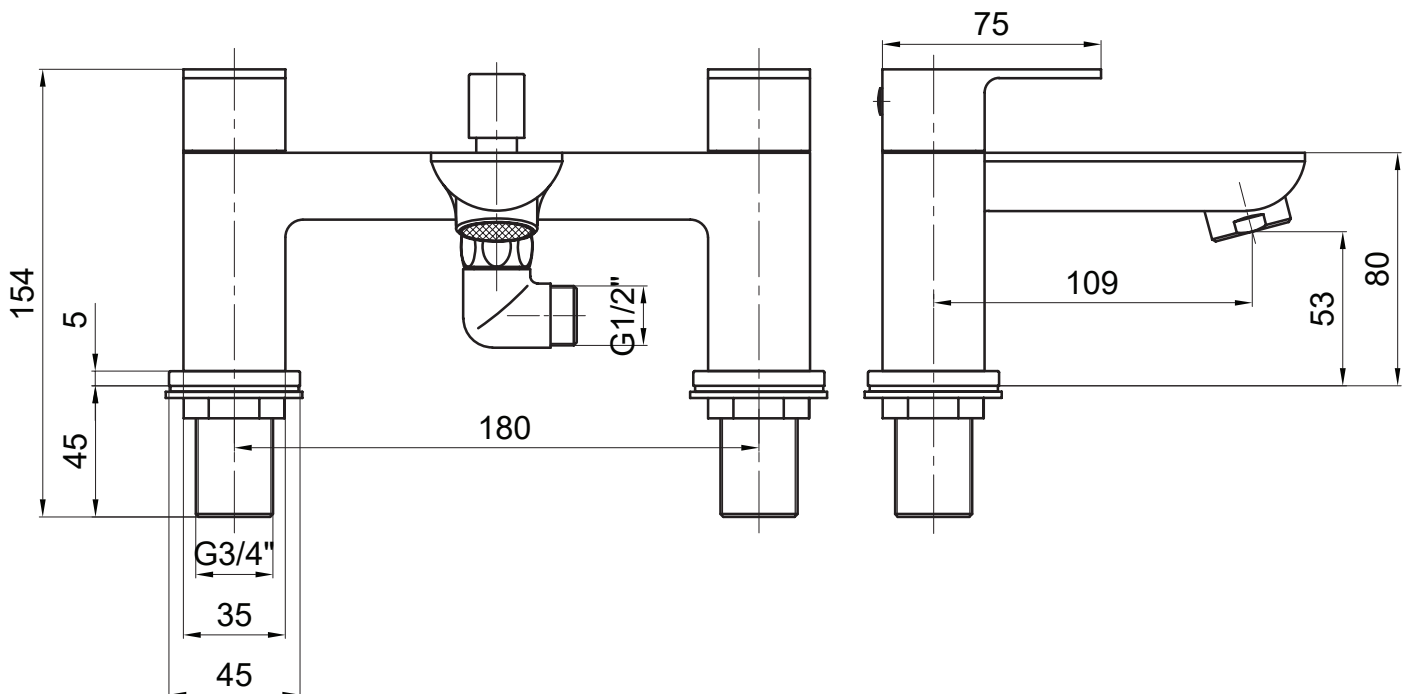

# Technical Data Sheet

Haze Bath Shower Mixer - THZ42

**TAVISTOCK**  
inspiring bathrooms

No.	Description	Code	Fixings Included
1	Haze Bath Shower Mixer	THZ42	YES

Min Pressure:	0.2bar
0.2bar	7.6 litres / min
0.3bar	10 litres / min
0.4bar	11.3 litres / min
0.5bar	13.2 litres / min
1bar	18.2 litres / min
2bar	26.7 litres / min

## Dimensions

Diagrams not to scale. All dimensions in mm (tolerance of +/-5mm)

\*Dimensions are subject to change, customers are advised to measure actual product before commencing installation.

## FAQs

**Does the tap come fitted with an aerator?** Yes.

**What size plumbing fittings are needed for the threaded legs?** This product will work with standard 3/4" plumbing fittings.