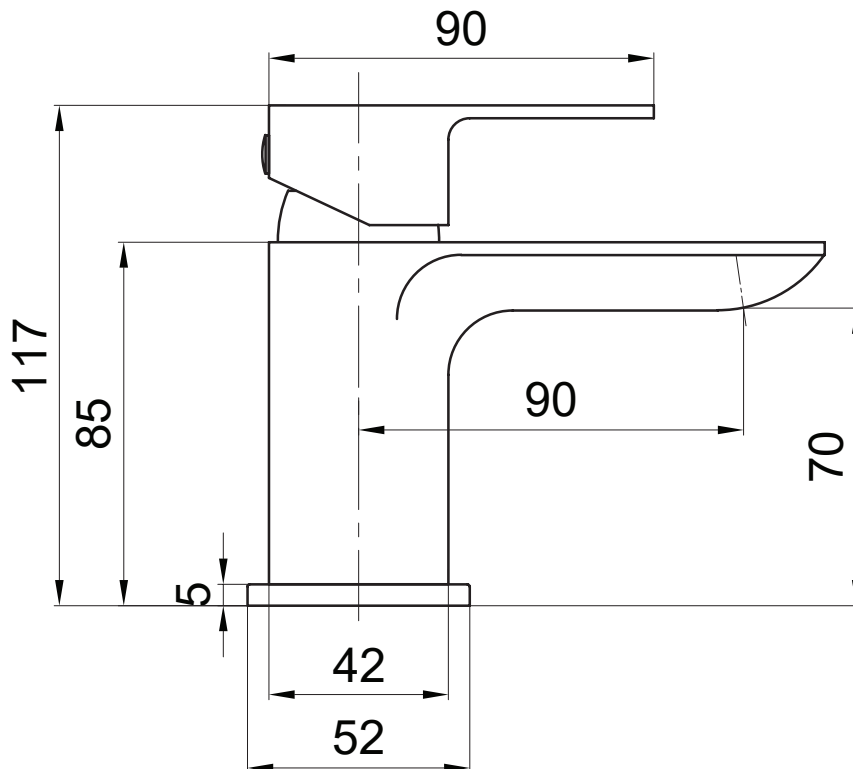

# Technical Data Sheet

Haze Mini Basin Mixer - THZ61

**TAVISTOCK**  
inspiring bathrooms

No.	Description	Code	Fixings Included
1	Haze Mini Basin Mixer	THZ61	YES

Min Pressure:	
0.1bar	5.2 litres / min
0.2bar	6.8 litres / min
0.3bar	7.8 litres / min
0.4bar	8.4 litres / min
0.5bar	9.8 litres / min
1bar	13.1 litres / min
2bar	17.9 litres / min
3bar	22 litres / min

## Dimensions

Diagrams not to scale. All dimensions in mm (tolerance of +/-5mm)

\*Dimensions are subject to change, customers are advised to measure actual product before commencing installation.

## FAQs

**What is the size of the tap tail connection?** The tap tails have a standard 1/2" BSP fixing.

**What bore is the tap tail?** The tails have a 10mm internal bore.

**What length are the tap tails?** The tails are 300mm in length.