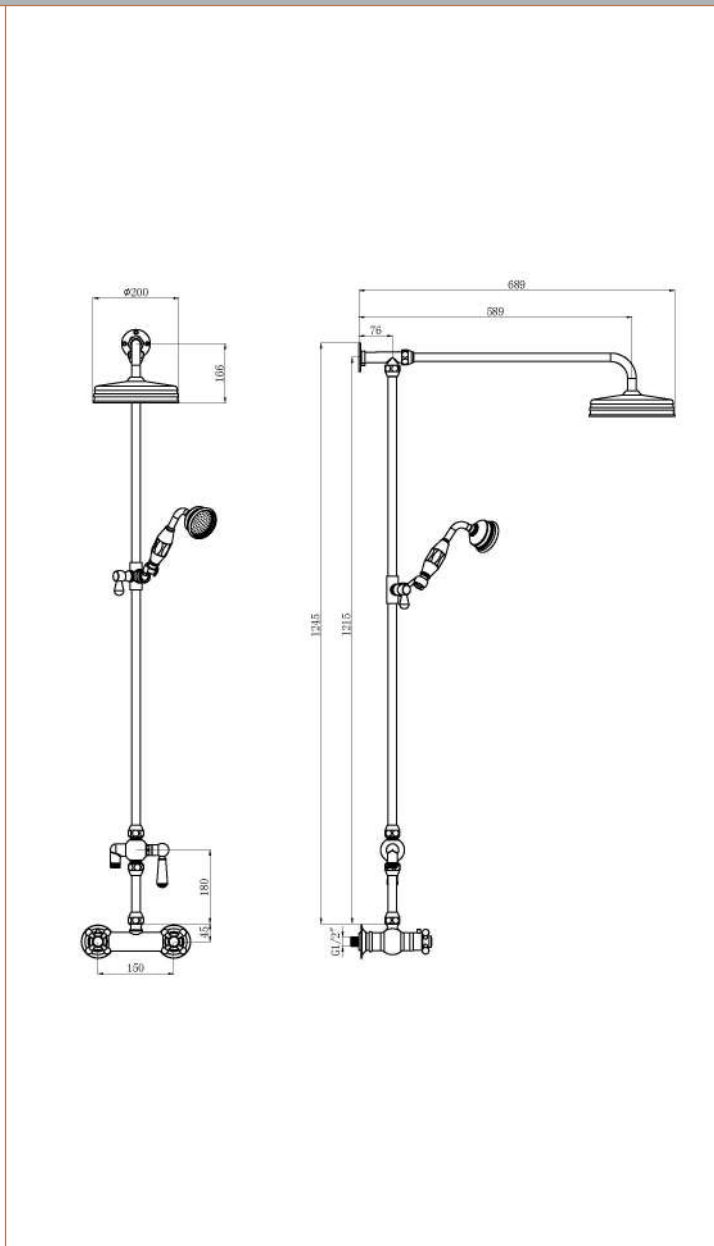

Sales Code: A8117

Description: Trad Ther Shower Valve Riser Diverter

Product Dimensions

Length (mm):	
Width (mm):	200
Height (mm):	1245
Depth (mm):	689
Nett Weight (kg):	7.02

Packaging Dimensions

Length (mm):	75
Width (mm):	130
Height (mm):	
Gross Weight (kg):	7.02

Packaging Data

Box Colour:	White Cardboard Box
Box Qty:	1
Label Size:	100 x 50
Label Colour:	White Label
Label Qty:	1

Outer Box Dimensions (If Applicable)

Length (mm):	
Width (mm):	
Height (mm):	
Depth (mm):	
Gross Weight (kg):	
Barcode:	5056462603452

Product Details

Country of Origin:	China
Fitting Instruction:	No
Product Material:	Brass
Mount Type:	Wall
Outlet Elbow Supplied:	Not Applicable
Easy Clean:	No
Head Included:	Yes
Handset Included:	Yes
Body Jets Included:	No
No of Body Jets:	Not Applicable
Operating Pressure (bar):	0.5
Valve/Cartridge Type:	1/4 Turn Ceramic Disc
Flow Rates (L/min):	0.1 bar: N/A 0.5 bar: 7.1 1 bar: 10.3 2 bar: 14.8 3 bar: 18.2
TMV2 Approved:	No Approval No: N/A
TMV3 Approved:	No Approval No: N/A
WRAS Approved:	No Approval No: N/A
Head Function:	Single
Handset Function:	Single Setting
Body Jet Info:	Not Applicable
Pipe Size:	18 mm
Pipe Centres:	150
Colour/Finish:	Brushed Brass
Hose Included:	Yes
No. of Outlets:	1