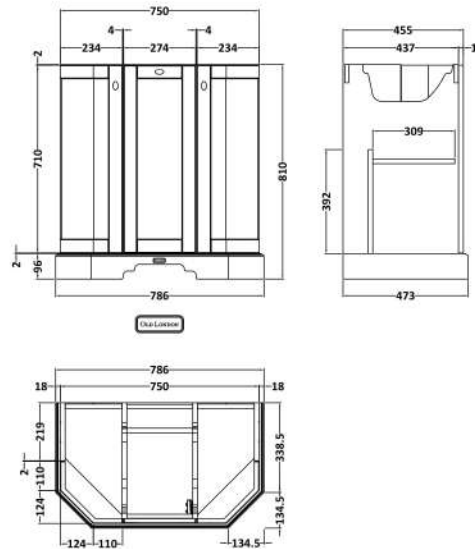

### Product Dimensions

Height (mm):	810
Width (mm):	786
Depth (mm):	473
Nett Weight (kg):	32.5

### Packaging Dimensions

Height (mm):	850
Width (mm):	805
Depth (mm):	510
Gross Weight (kg):	33

### Product Dimensions

Height (mm):	268
Width (mm):	770
Depth (mm):	470
Nett Weight (kg):	18

### Packaging Dimensions

Height (mm):	250
Width (mm):	860
Depth (mm):	580
Gross Weight (kg):	18.5