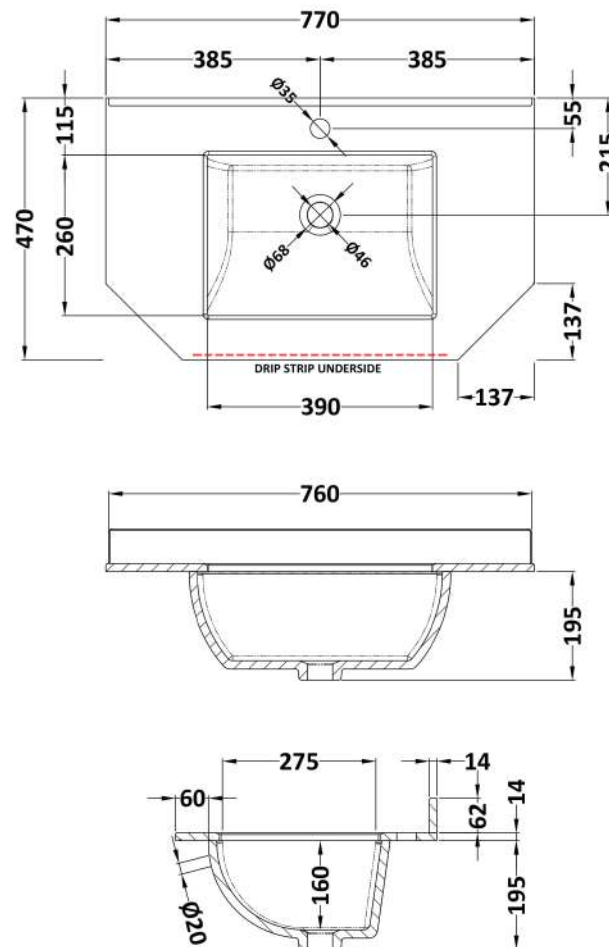

### Product Dimensions

Height (mm):	810
Width (mm):	786
Depth (mm):	473
Nett Weight (kg):	32.5

### Outer Box Dimensions (If Applicable)

Height (mm):	
Width (mm):	
Depth (mm):	
Gross Weight (kg):	
Barcode:	5056211871811

### Product Dimensions

Height (mm):	268
Width (mm):	770
Depth (mm):	470
Nett Weight (kg):	18

### Packaging Dimensions

Height (mm):	250
Width (mm):	860
Depth (mm):	580
Gross Weight (kg):	18.5