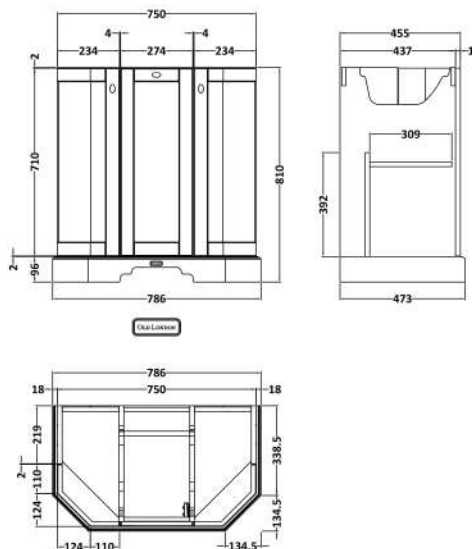

### Product Dimensions

Height (mm):	810
Width (mm):	786
Depth (mm):	473
Nett Weight (kg):	32.5

### Packaging Dimensions

Height (mm):	850
Width (mm):	805
Depth (mm):	510
Gross Weight (kg):	33

### Product Dimensions

Height (mm):	268
Width (mm):	770
Depth (mm):	470
Nett Weight (kg):	18

### Packaging Dimensions

Height (mm):	250
Width (mm):	860
Depth (mm):	580
Gross Weight (kg):	18.5