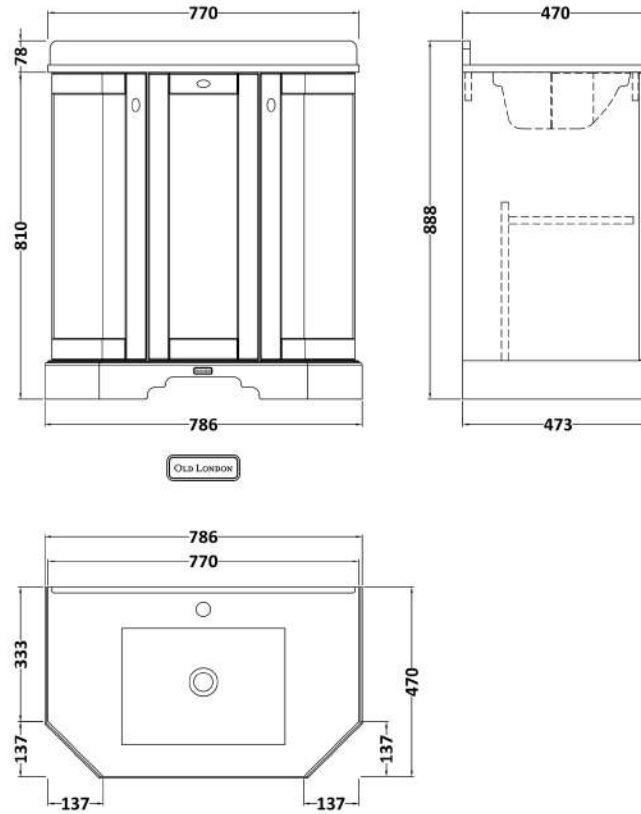

Sales Code: LOF317

Description: 750 3-Door Angled Unit & Marble Top 1Th

Packaging Details

Barcode: 5056462602578