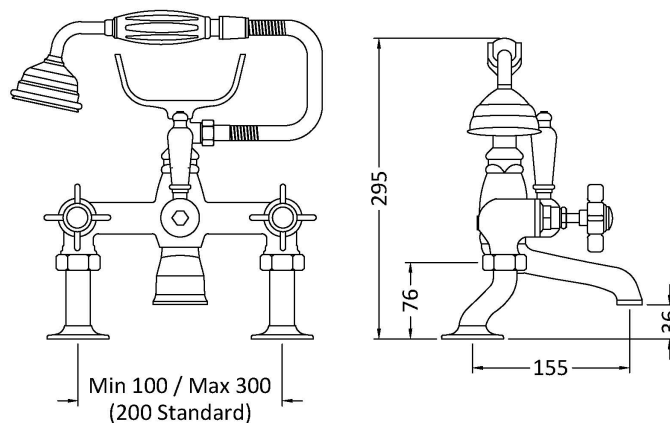

Sales Code: I303X

Description: Luxury 3/4" Cranked Bsm W/ Shower Kit

Product Dimensions

Height (mm):	295
Width (mm):	215
Depth (mm):	180
Length (mm):	
Nett Weight (kg):	3.53

Packaging Dimensions

Height (mm):	140
Width (mm):	235
Depth (mm):	265
Gross Weight (kg):	3.99

Packaging Data

Box Colour:	White Cardboard Box
Box Qty:	1
Label Size:	100 x 50
Label Colour:	White Label
Label Qty:	2

Outer Box Dimensions (If Applicable)

Height (mm):	315
Width (mm):	280
Depth (mm):	490
Length (mm):	
Gross Weight (kg):	17
Barcode:	5055146115878

Product Details

Country of Origin:	China
Fitting Instruction:	No
Product Material:	Brass
Control Type:	Manual
Waste Included:	Waste Not Included
Waste Type:	Not Applicable
WRAS Approval: No	Approval No: N/A
Valve/Cartridge Type:	Screw Down
Colour/Finish:	Chrome
Mount Type:	Deck
Operating Pressure (bar):	0.1
Flow Rates: (Litres Per Min)	0.1 bar: 12 0.5 bar: 36 1 bar: 48 2 bar: 0 3 bar: 0
Pipe Size:	22 mm (3/4" Bsp)
Pipe Centres:	200mm