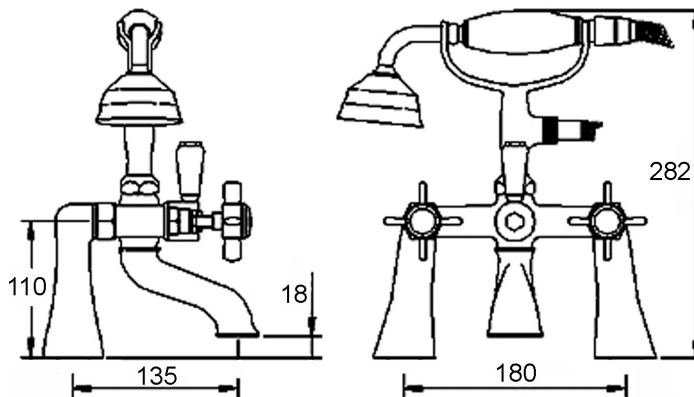

Sales Code: I304X

Description: Beaumont Bsm C/W Shower Kit

Product Dimensions

Height (mm):	282
Width (mm):	220
Depth (mm):	165
Length (mm):	
Nett Weight (kg):	2.84

Packaging Dimensions

Height (mm):	190
Width (mm):	205
Depth (mm):	250
Gross Weight (kg):	3.37

Packaging Data

Box Colour:	White Cardboard Box
Box Qty:	1
Label Size:	100 x 50
Label Colour:	White Label
Label Qty:	2

Outer Box Dimensions (If Applicable)

Height (mm):	400
Width (mm):	270
Depth (mm):	430
Length (mm):	
Gross Weight (kg):	14
Barcode:	5055146109273

Product Details

Country of Origin:	China
Fitting Instruction:	No
Product Material:	Brass
Control Type:	Manual
Waste Included:	Waste Not Included
Waste Type:	Not Applicable
WRAS Approval: No	Approval No: N/A
Valve/Cartridge Type:	Screw Down
Colour/Finish:	Chrome
Mount Type:	Deck
Operating Pressure (bar):	0.1
Flow Rates: (Litres Per Min)	0.1 bar: 11.5 0.5 bar: 35 1 bar: 48 2 bar: 0 3 bar: 0
Pipe Size:	22 mm (3/4" Bsp)
Pipe Centres:	180 mm