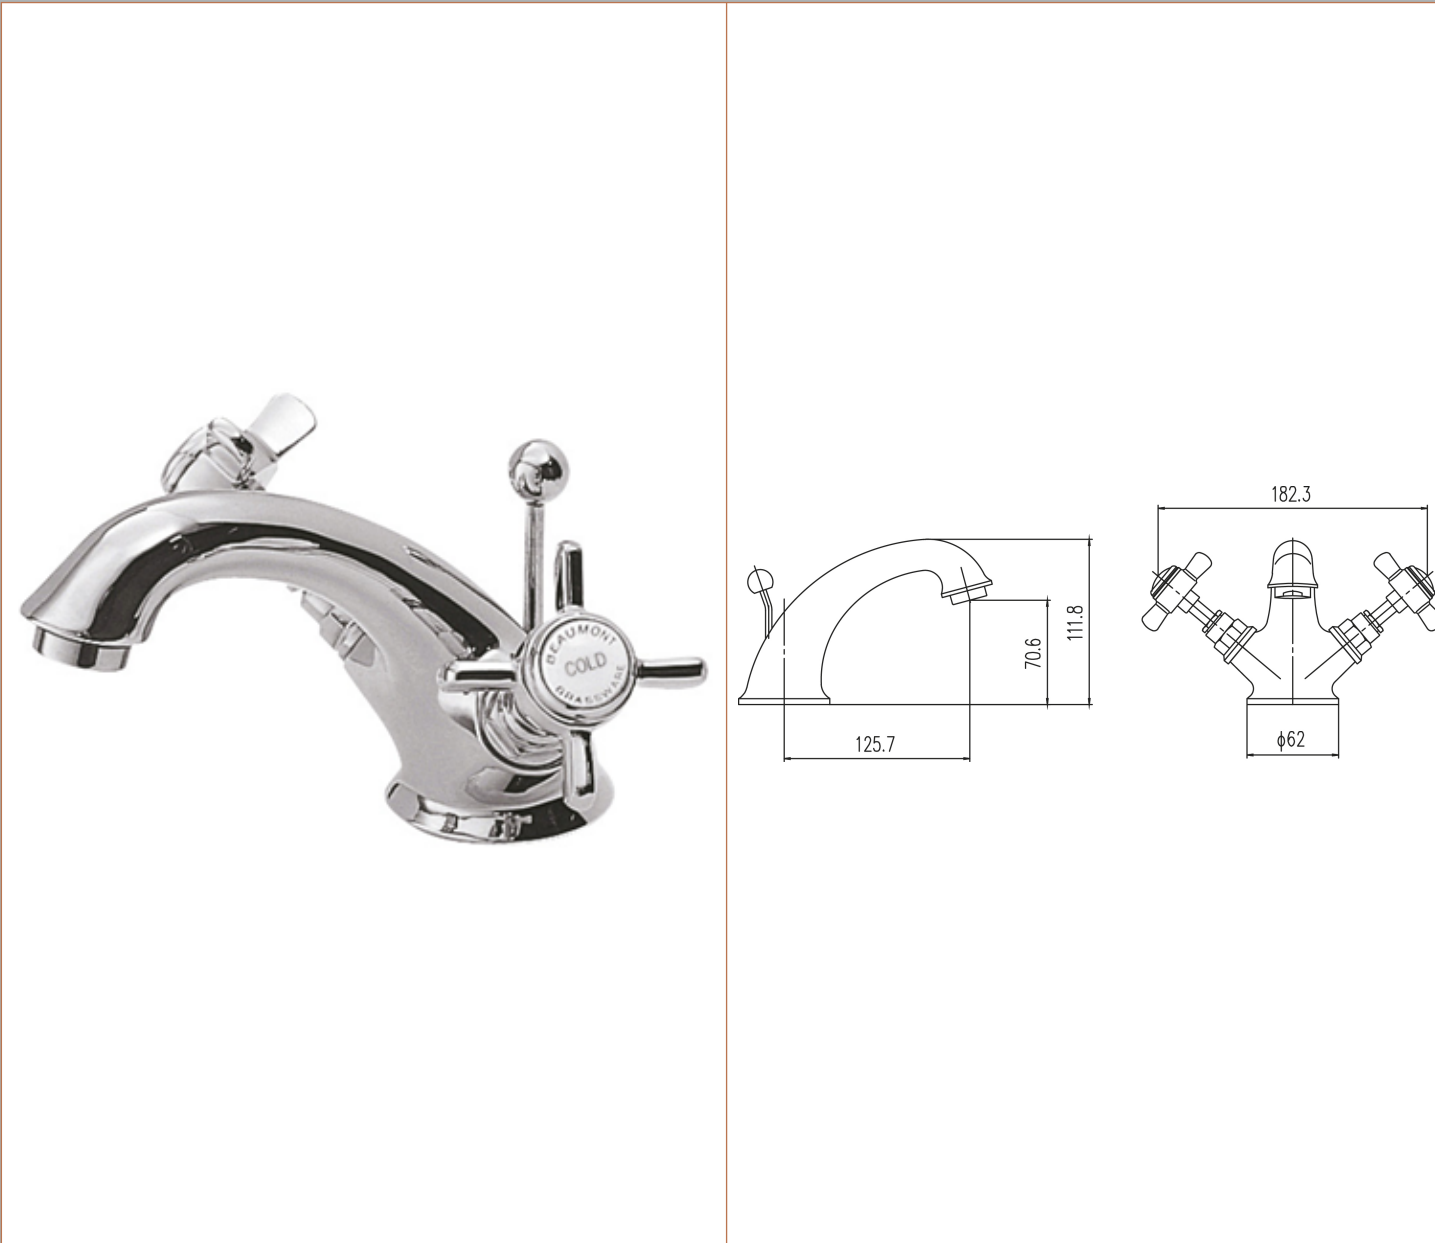

Sales Code: I305X

Description: Luxury Beaumont Mono W/Pop-Up Waste

Product Dimensions

Height (mm):	112
Width (mm):	62
Depth (mm):	197
Length (mm):	
Nett Weight (kg):	1.68

Packaging Dimensions

Height (mm):	120
Width (mm):	215
Depth (mm):	390
Gross Weight (kg):	2.31

Packaging Data

Box Colour:	White Cardboard Box
Box Qty:	1
Label Size:	100 x 50
Label Colour:	White Label
Label Qty:	2

Outer Box Dimensions (If Applicable)

Height (mm):	395
Width (mm):	415
Depth (mm):	440
Length (mm):	
Gross Weight (kg):	13
Barcode:	5055146112426

Product Details

Country of Origin:	China
Fitting Instruction:	No
Product Material:	Brass
Control Type:	Manual
Waste Included:	Waste Included
Waste Type:	Pop-Up
WRAS Approval:	Approval No: N/A
Valve/Cartridge Type:	Screw Down
Colour/Finish:	Chrome
Mount Type:	Deck
Operating Pressure (bar):	0.1

Flow Rates: (Litres Per Min) 0.1 bar: 4.2 0.5 bar: 9.8 1 bar: 14 2 bar: 20 3 bar: 25.5

Pipe Size: 15 mm (1/2" Bsp)

Pipe Centres: N/A