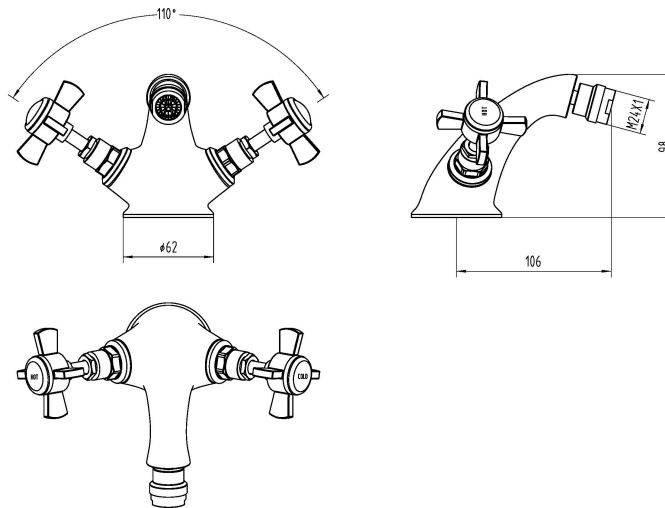

Sales Code: I306X

Description: Beaumont Luxury Mono Bidet Mixer Puw

Product Dimensions

Height (mm):	95
Width (mm):	50
Depth (mm):	135
Length (mm):	
Nett Weight (kg):	1.45

Packaging Dimensions

Height (mm):	120
Width (mm):	195
Depth (mm):	190
Gross Weight (kg):	1.64

Packaging Data

Box Colour:	White Cardboard Box
Box Qty:	1
Label Size:	100 x 50
Label Colour:	White Label
Label Qty:	2

Outer Box Dimensions (If Applicable)

Height (mm):	395
Width (mm):	550
Depth (mm):	320
Length (mm):	
Gross Weight (kg):	13
Barcode:	5055146109679

Product Details

Country of Origin:	China
Fitting Instruction:	No
Product Material:	Brass
Control Type:	Manual
Waste Included:	Waste Included
Waste Type:	Pop-Up
WRAS Approval:	Approval No: N/A
Valve/Cartridge Type:	Screw Down
Colour/Finish:	Chrome
Mount Type:	Deck
Operating Pressure (bar):	0.1

Flow Rates: (Litres Per Min)	0.1 bar: 5	0.5 bar: 16	1 bar: 24	2 bar: 33	3 bar: 38
Pipe Size:	15 mm (1/2" Bsp)				
Pipe Centres:	N/A				