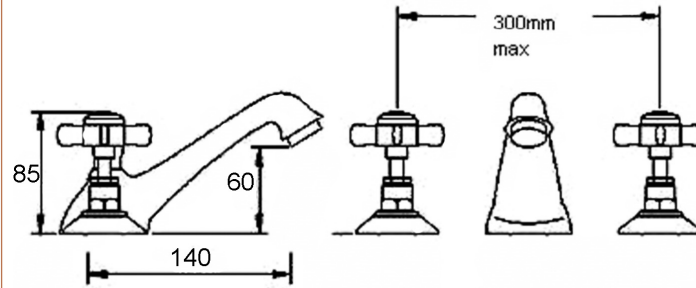

Sales Code: I307X

Description: 3 Tap Hole Basin Mixer W/ Pop-Up Waste

Product Dimensions

Height (mm):	85
Width (mm):	50
Depth (mm):	165
Length (mm):	
Nett Weight (kg):	2.35

Packaging Dimensions

Height (mm):	85
Width (mm):	170
Depth (mm):	395
Gross Weight (kg):	2.68

Packaging Data

Box Colour:	White Cardboard Box
Box Qty:	1
Label Size:	100 x 50
Label Colour:	White Label
Label Qty:	2

Outer Box Dimensions (If Applicable)

Height (mm):	
Width (mm):	
Depth (mm):	
Length (mm):	
Gross Weight (kg):	
Barcode:	5055146118237

Product Details

Country of Origin:	China
Fitting Instruction:	No
Product Material:	Brass
Control Type:	Manual
Waste Included:	Waste Included
Waste Type:	Pop-Up
WRAS Approval:	N/A
Approval No:	N/A
Valve/Cartridge Type:	
Colour/Finish:	Chrome
Mount Type:	Deck
Operating Pressure (bar):	0.1

Flow Rates: (Litres Per Min) 0.1 bar: 4.5 0.5 bar: 10 1 bar: 15.7 2 bar: 23 3 bar: 29.3

Pipe Size:

Pipe Centres: N/A