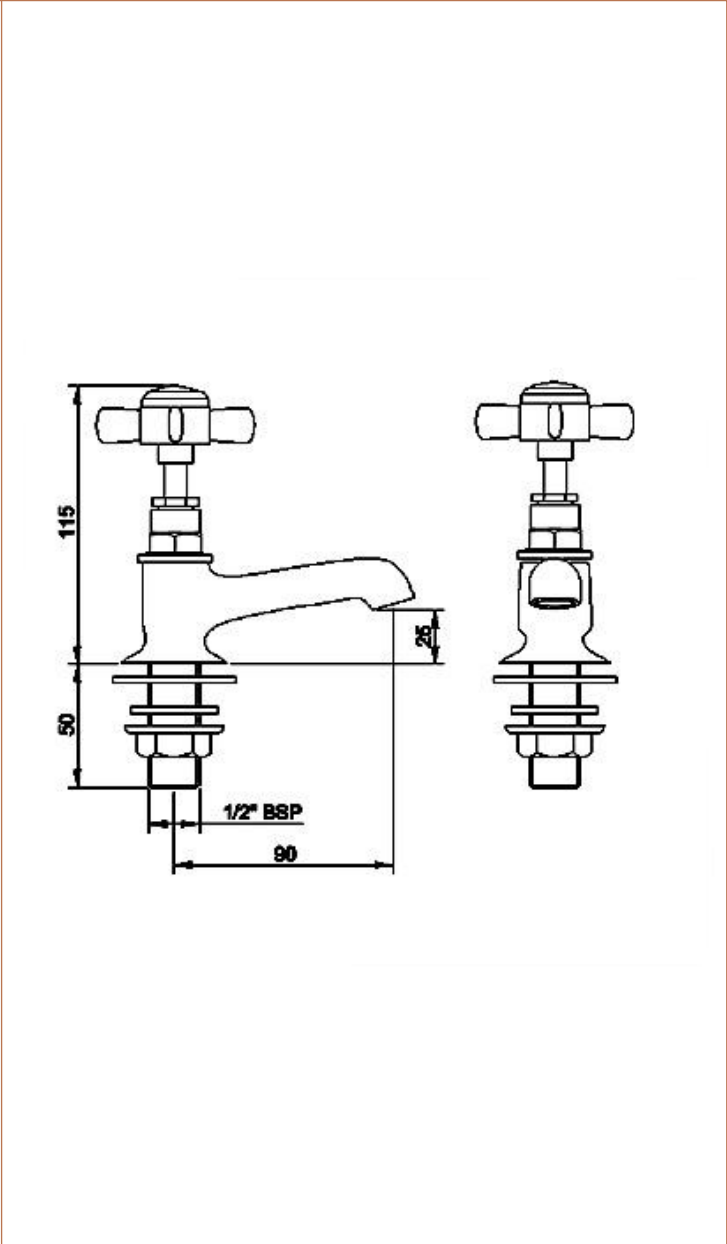

Sales Code: I321XE

Description: Basin Taps

Product Dimensions

Height (mm):	115
Width (mm):	40
Depth (mm):	115
Length (mm):	
Nett Weight (kg):	0.91

Packaging Dimensions

Height (mm):	55
Width (mm):	160
Depth (mm):	260
Gross Weight (kg):	1.07

Packaging Data

Box Colour:	White Cardboard Box
Box Qty:	1
Label Size:	100 x 50
Label Colour:	White Label
Label Qty:	2

Outer Box Dimensions (If Applicable)

Height (mm):	300
Width (mm):	270
Depth (mm):	500
Length (mm):	
Gross Weight (kg):	16
Barcode:	5055146102045

Product Details

Country of Origin:	China
Fitting Instruction:	No
Product Material:	Brass
Control Type:	Manual
Waste Included:	Waste Not Included
Waste Type:	Not Applicable
WRAS Approval: No	Approval No: N/A
Valve/Cartridge Type:	Screw Down
Colour/Finish:	Chrome
Mount Type:	Deck
Operating Pressure (bar):	0.1
Flow Rates: (Litres Per Min)	0.1 bar: 8 0.5 bar: 24 1 bar: 33 2 bar: 44 3 bar: 0
Pipe Size:	15 mm (1/2" Bsp)
Pipe Centres:	180 mm