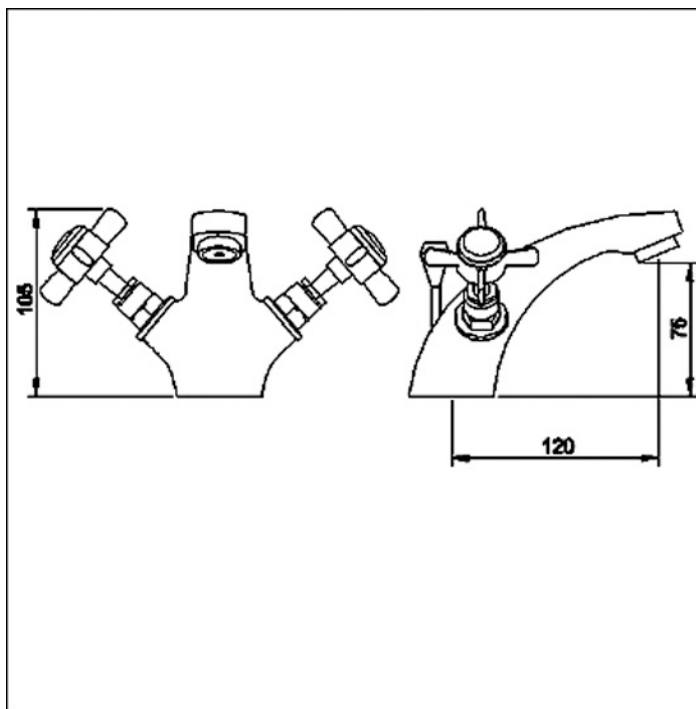

Sales Code: I345X

Description: Mono Basin Mixer With Pop-Up Waste

Product Dimensions

Height (mm):	105
Width (mm):	50
Depth (mm):	155
Length (mm):	
Nett Weight (kg):	1.45

Packaging Dimensions

Height (mm):	85
Width (mm):	170
Depth (mm):	200
Gross Weight (kg):	1.64

Packaging Data

Box Colour:	White Cardboard Box
Box Qty:	1
Label Size:	100 x 50
Label Colour:	White Label
Label Qty:	2

Outer Box Dimensions (If Applicable)

Height (mm):	
Width (mm):	
Depth (mm):	
Length (mm):	
Gross Weight (kg):	12
Barcode:	5055146102403

Product Details

Country of Origin:	China
Fitting Instruction:	No
Product Material:	Brass
Control Type:	Manual
Waste Included:	Waste Included
Waste Type:	Pop-Up
WRAS Approval:	Approval No: N/A
Valve/Cartridge Type:	Screw Down
Colour/Finish:	Chrome
Mount Type:	Deck
Operating Pressure (bar):	0.1
Flow Rates: (Litres Per Min)	0.1 bar: 4.2 0.5 bar: 11.7 1 bar: 16.8 2 bar: 24.2 3 bar: 30
Pipe Size:	15 mm (1/2" Bsp)
Pipe Centres:	N/A