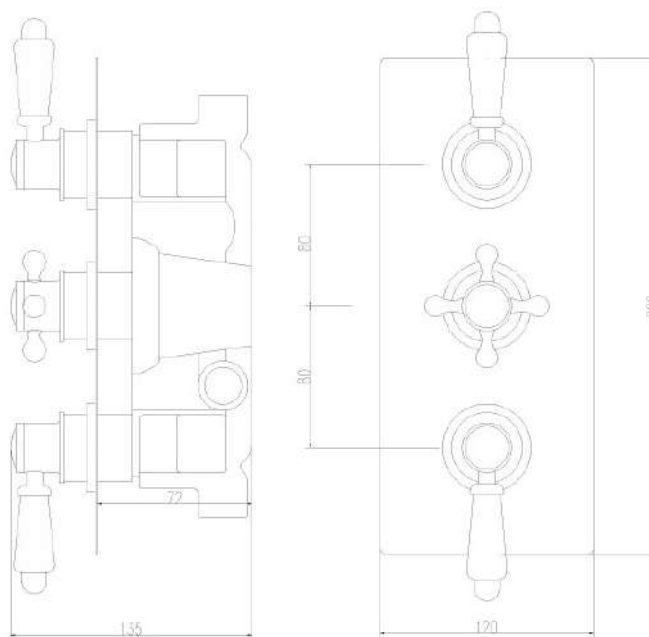

Sales Code: ITY315

Description: Traditional Triple Conc Thermo Valve

Product Dimensions

Length (mm):	
Width (mm):	120
Height (mm):	280
Depth (mm):	135
Nett Weight (kg):	3.54

Packaging Dimensions

Length (mm):	320
Width (mm):	250
Height (mm):	110
Gross Weight (kg):	3.54

Packaging Data

Box Colour:	White Cardboard Box
Box Qty:	0
Label Size:	0 x 0
Label Colour:	White Label
Label Qty:	0

Outer Box Dimensions (If Applicable)

Length (mm):	
Width (mm):	520
Height (mm):	415
Depth (mm):	265
Gross Weight (kg):	21
Barcode:	5055146193975

Product Details

Country of Origin:	United Kingdom
Fitting Instruction:	Yes
Product Material:	Brass/ABS
Mount Type:	Wall
Outlet Elbow Supplied:	No
Easy Clean:	Not Applicable
Head Included:	No
Handset Included:	No
Body Jets Included:	Not Applicable
No of Body Jets:	Not Applicable
Operating Pressure (bar):	0.1
Valve/Cartridge Type:	1/4 Turn Ceramic Disc
Flow Rates (L/min):	0.1 bar: 5.5 0.5 bar: 14 1 bar: 20 2 bar: 29 3 bar: 44
TMV2 Approved:	No Approval No: N/A
TMV3 Approved:	No Approval No: N/A
WRAS Approved:	Yes Approval No: 2204707
Head Function:	Not Applicable
Handset Function:	Not Applicable
Body Jet Info:	Not Applicable
Pipe Size:	15 mm (1/2" Bsp)
Pipe Centres:	N/A
Colour/Finish:	Chrome
Hose Included:	Not Applicable
No. of Outlets:	2