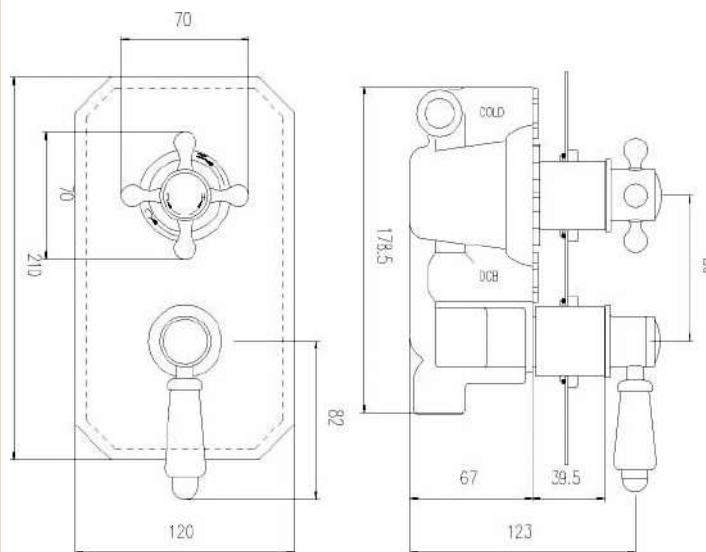

Sales Code: ITY316

Description: Traditional Twin Conc Thermo Valve

### Product Dimensions

Length (mm):	
Width (mm):	120
Height (mm):	210
Depth (mm):	135
Nett Weight (kg):	2.74

### Packaging Dimensions

Length (mm):	250
Width (mm):	240
Height (mm):	110
Gross Weight (kg):	2.74

### Outer Box Dimensions (If Applicable)

Length (mm):	
Width (mm):	340
Height (mm):	180
Depth (mm):	370
Gross Weight (kg):	16
Barcode:	5055146196686