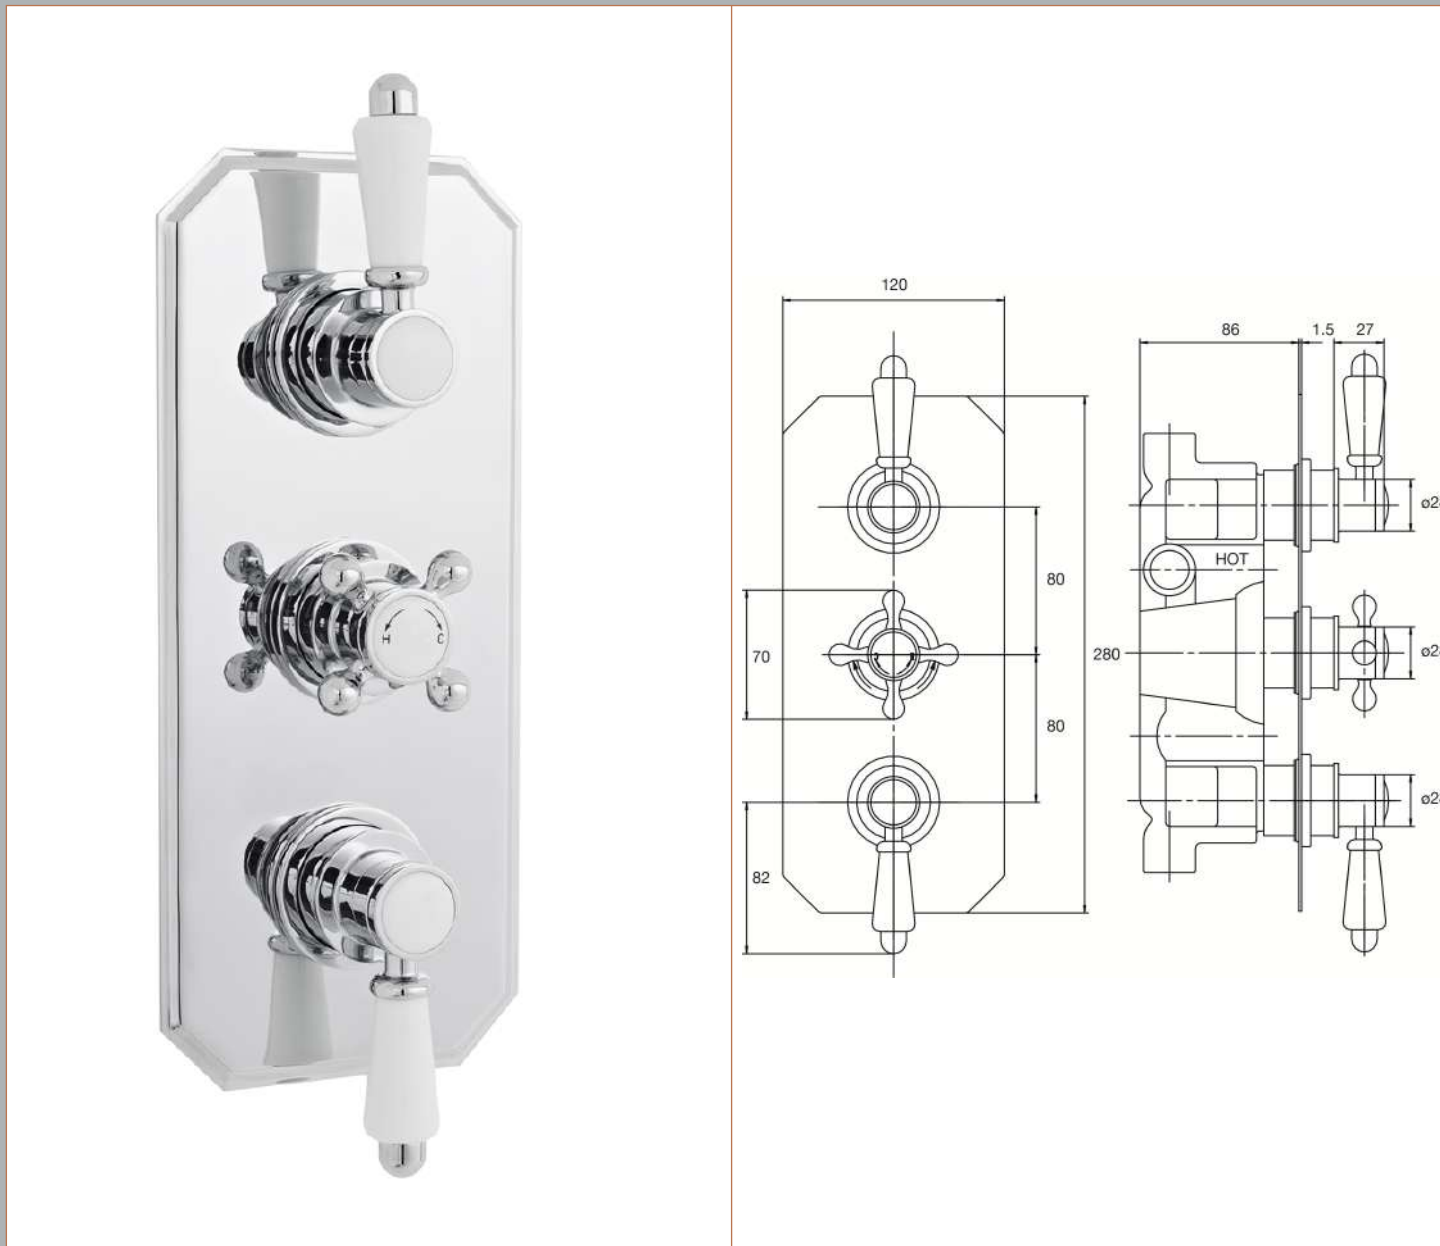

Sales Code: ITY317

Description: Triple Concealed Thermo Valve

### Product Dimensions

Length (mm):	
Width (mm):	120
Height (mm):	280
Depth (mm):	135
Nett Weight (kg):	3.86

### Outer Box Dimensions (If Applicable)

Length (mm):	
Width (mm):	525
Height (mm):	370
Depth (mm):	350
Gross Weight (kg):	23
Barcode:	5055369030804

### Product Details

Country of Origin:	United Kingdom
Fitting Instruction:	Yes
Product Material:	Brass/ABS
Mount Type:	Wall
Outlet Elbow Supplied:	No
Easy Clean:	Not Applicable
Head Included:	No
Handset Included:	No
Body Jets Included:	Not Applicable
No of Body Jets:	Not Applicable
Operating Pressure (bar):	0.1
Valve/Cartridge Type:	1/4 Turn Ceramic Disc
Flow Rates (L/min):	0.1 bar: 5.5    0.5 bar: 14    1 bar: 20    2 bar: 29    3 bar: 44
TMV2 Approved:	No    Approval No: N/A
TMV3 Approved:	No    Approval No: N/A
WRAS Approved:	Yes    Approval No: 2204707
Head Function:	Not Applicable
Handset Function:	Not Applicable
Body Jet Info:	Not Applicable
Pipe Size:	15 mm (1/2" Bsp)
Pipe Centres:	N/A
Colour/Finish:	Chrome
Hose Included:	Not Applicable
No. of Outlets:	2