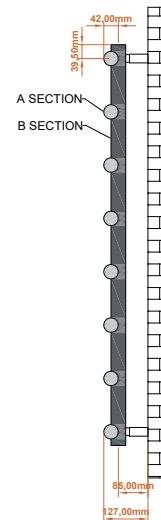

Product Name	IZEM1150-500-A
Product Description	IZEM 1150 x 500 Anthracite
<b>Product Transportation</b>	
Barcode	5060964930527
Country of origin	TURK
Commodity code	7322190000
<b>Product Measurements</b>	
Product Weight (KG)	
Product Width (mm)	500
Product Height (mm)	1150
Product Depth (mm)	63
Product Length (mm)	
<b>Primary Packed Measurements</b>	
Packaged Weight	11.7
Packed Length	1170
Packed Width	460
Packed Height	830
<b>Packaging Weights</b>	
Card (kg)	
Paper (g)	
Wood (kg)	
Plastic (kg)	
Compliance DOP	HBDOCH142

<b>General Information</b>	
Construction Material	Steel
Installation type	Wall
Colour / Finish	Textured Carbon Anthracite
<b>Heating Attributes</b>	
Bar Arrangement	8
Number of Bars	8
Radiator Diameter (Ø)	63
RAL#	7946
Bar Diameter (Ø)	42
BTU @ 60°C	1784
Thermal Output @ 60°C (WATT's)	523
Element installation compatible	YES
Water Content Volume	7.5
Projection (mm)	127
Selected element must not exceed the maximum BTU / Watt output of the product. Seek advice from a competent installer.	
<b>First Fix Dimensions</b>	
Pipe Centres C1 (mm)	418
Pipe Centres C2 (mm)	85

A SECTION

B SECTION

SCALE: 1/5

**Dimensions**  
(measurements in mm)

**LIFETIME GUARANTEE**

We are confident in our products and we want our customer to be, we proudly give a lifetime guarantee on our taps and showers, further details can be found on our website.