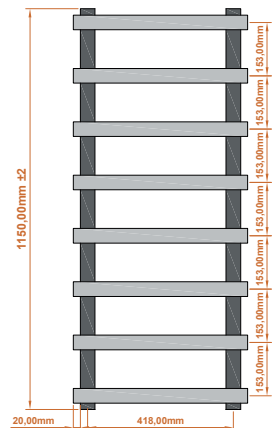

## Izem Towel Radiator – 500 X 1150

Product Code: IZEM1150-500-A

**SCUDO**  
BEAUTIFUL BATHROOMS

0330 124 7290

sales@scudo.co.uk - www.scudo.co.uk

Scudo is the trading name of Harrison Bathrooms Ltd. Whilst we endeavour to ensure that the product information is accurate we accept no liability for any information given. All images are for illustration purposes only. Product images and specification are subject to change. Measurement are in millimetres and are nominal.

Product Name	IZEM1150-500-A
Product Description	IZEM 1150 x 500 Anthracite
<b>Product Transportation</b>	
Barcode	5060964930527
Country of origin	TURK
Commodity code	7322190000
<b>Product Measurements</b>	
Product Weight (KG)	
Product Width (mm)	500
Product Height (mm)	1150
Product Depth (mm)	63
Product Length (mm)	
<b>Primary Packed Measurements</b>	
Packaged Weight	11.7
Packed Length	1170
Packed Width	460
Packed Height	830
<b>Packaging Weights</b>	
Card (kg)	
Paper (g)	
Wood (kg)	
Plastic (kg)	
Compliance DOP	HBDOCH142

<b>General Information</b>	
Construction Material	Steel
Installation type	Wall
Colour / Finish	Textured Carbon Anthracite
<b>Heating Attributes</b>	
Bar Arrangement	8
Number of Bars	8
Radiator Diameter (Ø)	63
RAL#	7946
Bar Diameter (Ø)	42
BTU @ 60°C	1784
Thermal Output @ 60°C (WATT's)	523
Element installation compatible	YES
Water Content Volume	7.5
Projection (mm)	127
Selected element must not exceed the maximum BTU / Watt output of the product. Seek advice from a competent installer.	
<b>First Fix Dimensions</b>	
Pipe Centres C1 (mm)	418
Pipe Centres C2 (mm)	85

A SECTION

B SECTION

SCALE: 1/5

**Dimensions**  
(measurements in mm)

**LIFETIME GUARANTEE**

We are confident in our products and we want our customer to be, we proudly give a lifetime guarantee on our taps and showers, further details can be found on our website.