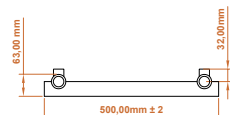

Product Name	IZEM1150-500-A
Product Description	IZEM 1150 x 500 Anthracite
<b>Product Transportation</b>	
Barcode	5060964930527
Country of origin	TURK
Commodity code	7322190000
<b>Product Measurements</b>	
Product Weight (KG)	
Product Width (mm)	500
Product Height (mm)	1150
Product Depth (mm)	63
Product Length (mm)	
<b>Primary Packed Measurements</b>	
Packaged Weight	11.7
Packed Length	1170
Packed Width	460
Packed Height	830
<b>Packaging Weights</b>	
Card (kg)	
Paper (g)	
Wood (kg)	
Plastic (kg)	
Compliance DOP	HBDOCH142

<b>General Information</b>	
Construction Material	Steel
Installation type	Wall
Colour / Finish	Textured Carbon Anthracite
<b>Heating Attributes</b>	
Bar Arrangement	8
Number of Bars	8
Radiator Diameter (Ø)	63
RAL#	7946
Bar Diameter (Ø)	42
BTU @ 60°C	1784
Thermal Output @ 60°C (WATT's)	523
Element installation compatible	YES
Water Content Volume	7.5
Projection (mm)	127
Selected element must not exceed the maximum BTU / Watt output of the product. Seek advice from a competent installer.	
<b>First Fix Dimensions</b>	
Pipe Centres C1 (mm)	418
Pipe Centres C2 (mm)	85

A SECTION

B SECTION

SCALE: 1/5

**Dimensions**  
(measurements in mm)

**LIFETIME GUARANTEE**

We are confident in our products and we want our customer to be, we proudly give a lifetime guarantee on our taps and showers, further details can be found on our website.