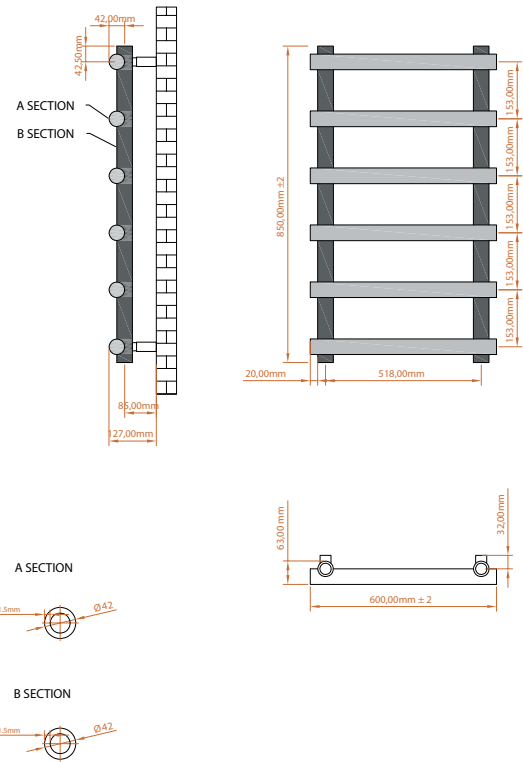

## Izem Towel Radiator – 600 X 850

Product Code: IZEM850-600-C

**SCUDO**  
BEAUTIFUL BATHROOMS

0330 124 7290

sales@scudo.co.uk - www.scudo.co.uk

Scudo is the trading name of Harrison Bathrooms Ltd. Whilst we endeavour to ensure that the product information is accurate we accept no liability for any information given. All images are for illustration purposes only. Product images and specification are subject to change. Measurement are in millimetres and are nominal.

Product Name	IZEM850-600-C
Product Description	IZEM 850 x 600 Chrome
<b>Product Transportation</b>	
Barcode	5060964930459
Country of origin	TURK
Commodity code	7322190000
<b>Product Measurements</b>	
Product Weight (KG)	
Product Width (mm)	600
Product Height (mm)	850
Product Depth (mm)	63
Product Length (mm)	
<b>Primary Packed Measurements</b>	
Packaged Weight	10.2
Packed Length	870
Packed Width	460
Packed Height	830
<b>Packaging Weights</b>	
Card (kg)	
Paper (g)	
Wood (kg)	
Plastic (kg)	
Compliance DOP	HBDOCH152

<b>General Information</b>	
Construction Material	Steel
Installation type	Wall
Colour / Finish	Chrome
<b>Heating Attributes</b>	
Bar Arrangement	6
Number of Bars	6
Radiator Diameter (Ø)	63
RAL#	Chrome
Bar Diameter (Ø)	42
BTU @ 60°C	1020
Thermal Output @ 60°C (WATT's)	299
Element installation compatible	YES
Water Content Volume	0
Max Projection (mm)	127
Selected element must not exceed the maximum BTU / Watt out put of the product Seek advice from a competent installer	
<b>First Fix Dimensions</b>	
Pipe Centres C1 (mm)	518
Pipe Centres C2 (mm)	85

**Dimensions**  
(measurements in mm)