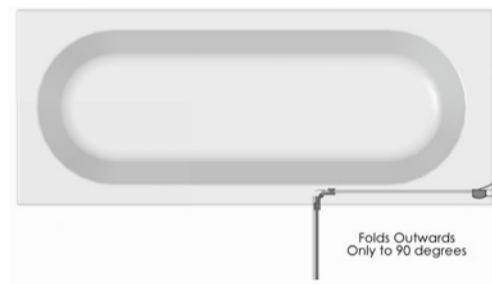

### Features and Benefits:

- Adjustment 890 - 910mm
- Outward opening (hinges stop at 90° to avoid contact with basins and furniture)
- Optional Bracing Bar included
- Bath top aluminium seal for added water integrity
- Power shower approved
- Left or right handing must be specified

“8mm thick glass for a substantial finish and minimalist framing for a designer look”

• Innov8 Outward Folding Bath Screen N2BV213SL

Left Hand illustration

Please note this outward opening panel stops at 90° to avoid colliding with any furniture - ideal for small compact bathrooms and hotel rooms

Description	Frame Colour	Handing	Width (mm)	Adjustments (mm)	Code	Cost ex VAT	Cost inc VAT
Outward Opening Bath Screen	Black	Left Hand	910	890 - 910	N2BV213BL	£519.03	£622.84
Outward Opening Bath Screen	Black	Right Hand	910	890 - 910	N2BV213BR	£519.03	£622.84
Outward Opening Bath Screen	Silver	Left Hand	910	890 - 910	N2BV213SL	£519.03	£622.84
Outward Opening Bath Screen	Silver	Right Hand	910	890 - 910	N2BV213SR	£519.03	£622.84