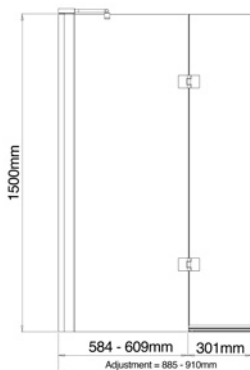

TOTAL HEIGHT  
**1500**  
Millimetres

GLASS PROTECTION  
**ULTRA CARE**  
BY ROMAN

TRULIFE  
**LIFETIME**  
GUARANTEE

### Features and Benefits:

- Adjustment 890 - 910mm
- Outward opening (hinges stop at 90° to avoid contact with basins and furniture)
- Optional Bracing Bar included
- Bath top aluminium seal for added water integrity
- Power shower approved
- Left or right handing must be specified

“8mm thick glass for a substantial finish and minimalist framing for a designer look”

• Innov8 Outward Folding Bath Screen N2BV213SL

Left Hand illustration

Please note this outward opening panel stops at 90° to avoid colliding with any furniture - ideal for small compact bathrooms and hotel rooms

Description	Frame Colour	Handing	Width (mm)	Adjustments (mm)	Code	Cost ex VAT	Cost inc VAT
Outward Opening Bath Screen	Black	Left Hand	910	890 - 910	N2BV213BL	£519.03	£622.84
Outward Opening Bath Screen	Black	Right Hand	910	890 - 910	N2BV213BR	£519.03	£622.84
Outward Opening Bath Screen	Silver	Left Hand	910	890 - 910	N2BV213SL	£519.03	£622.84
Outward Opening Bath Screen	Silver	Right Hand	910	890 - 910	N2BV213SR	£519.03	£622.84