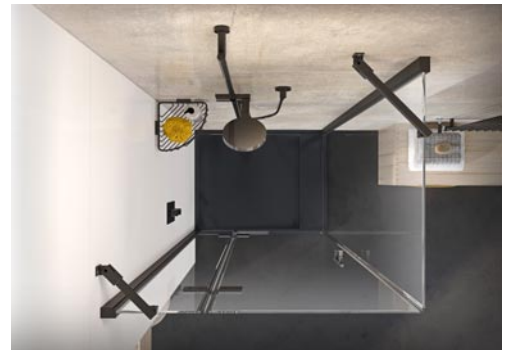

Hinged Door with In-Line Panel

Outward Opening

Closed

Open

1200 Alcove fitting

- Door NL2HD1213S
- In-Line Panel NL2H1213S
- Roman Infinity Tray IAG128
- Shower Basket RSB04

TOTAL HEIGHT
1950
Millimetres

GLASS THICKNESS
8
Millimetres

1000 x 800 Corner fitting

- Door NL2HDR13B
- In-Line Panel NL2HR1013B
- Side Panel N2R813B
- Roman Infinity Tray IAG108B
- Shower Basket RSB02B

Features and Benefits:

- Glass Height 1950mm
- Bright Silver or Black frame
- Chromed brass machined components
- Chromed brass feature handle
- Low profile PVC seals
- 20mm of adjustment in each profile
- No top rail
- Side Panels supplied with optional bracing
- Outward opening only

Colour options for hardware:

Chrome
add S
to codes

Matt Black
add B
to codes

Corner Fitting

Add your preferred colour letter to codes

Enclosure Size (mm)	Adjustment (mm) Door and In-Line	Adjustment (mm) Side Panel	Door Aperture (mm)	Door Code	In-Line Panel Code	Side Panel Code	Total Cost ex VAT	Total Cost inc VAT
1000 x 800	955 - 975	755 - 775	610	NL2HDR13	NL2HR1013	N2R813	£1187.73	£1425.28
1000 x 900	955 - 975	855 - 875	610	NL2HDR13	NL2HR1013	N2R913	£1215.50	£1458.60
1200 x 800	1150 - 1190	755 - 775	610	NL2HDR13	NL2HR1213	N2R813	£1236.46	£1483.75
1200 x 900	1150 - 1190	855 - 875	610	NL2HDR13	NL2HR1213	N2R913	£1264.23	£1517.08