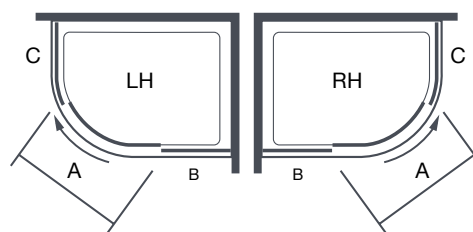

Size	Adjustment (Min-Max)	Handed	Order Code
1200x900	860-885 / 1160-1185	Left Hand	A0101KH
1200x900	860-885 / 1160-1185	Right Hand	A0101LH

Configuration

A = Door Opening
B = Straight Panel
C = Curved Panel

Size	A	B	C
1200x900	475	590	550