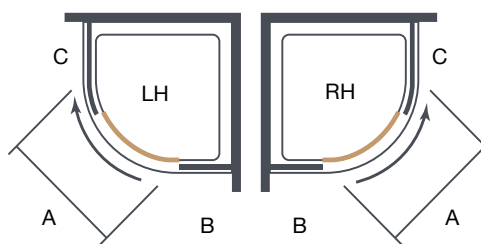

Essence Frameless 1 DOOR QUADRANT

MERLYN
IONIC

FEATURES & BENEFITS

- Chrome double handle
- Smooth action extra strong rollers
- Stunning frameless design
- This door is handed
- Concealed fixings

Product Information

Size	Adjustment (Min-Max)	Handed	Order Code
900x900	860-885	Left Hand	A0101MH
900x900	860-885	Right Hand	A0101NH

Configuration

- A = Door Opening
- B = Straight Panel
- C = Curved Panel

Size	A	B	C
900	475	290	550