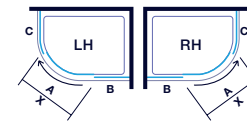

1 Door Offset Quadrant

A: Moving Panel
B: Fixed Panel
C: Curved Fixed Panel
X: Door Opening

MB = Matt Black