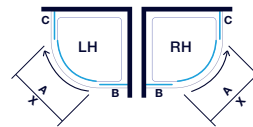

CONFIGURATION

1 Door Quadrant

A: Moving Panel
B: Fixed Panel
C: Fixed Panel
X: Door Opening