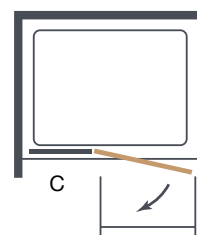

Essence Frameless

HINGE & INLINE WITH A SIDE PANEL

MERLYN
IONIC

FEATURES & BENEFITS

- Solid designer hinge with concealed pivot point
- Solid chrome double handle
- Stunning frameless design
- Reversible
- Concealed fixings

Product Information

Size	Adjustment (Min-Max)	Order Code
800+	770-790	A0111M0
900+	870-890	A0111N0
1000+	970-990	A0111O0
1100+	1070-1090	A0111JF
1200+	1170-1190	A0111GF
1400+	1370-1390	A0111HF
1500+	1470-1490	A0111KF

Optional Side Panel

800	750-790	A0107G0
900	850-890	A0107H0

Configuration

- A = Door Opening
- B = Door Swing
- C = Inline Panel

Please Note: Side Panel should only be used with + sizes (not standard sizes).

Size	A	B	C
800+	480	500	200
900+	530	550	250
1000+	580	600	300
1100+	630	650	350
1200+	630	650	450
1400+	630	650	650
1500+	630	650	750