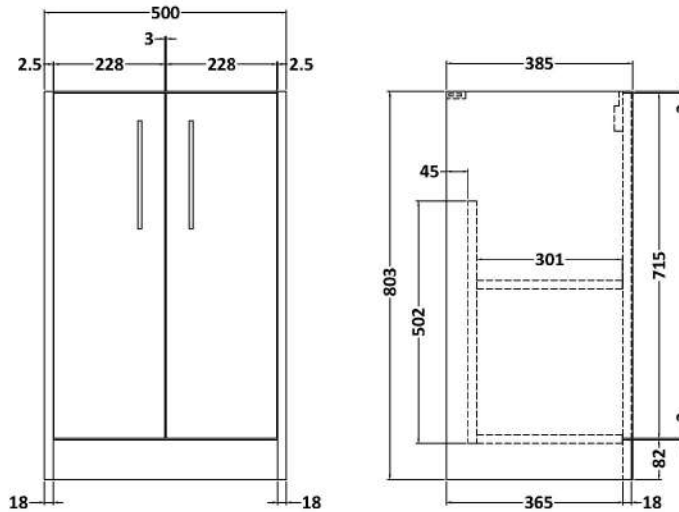

Sales Code: JNU2601A

Description: 500 Fs 2-Door Vanity & Basin 1

Packaging Details

Barcode: 5056462663296

Sales Code: NPF2601

Description: 500 F/S 2-Door Unit (385 Deep)

Product Dimensions

Height (mm):	803
Width (mm):	500
Depth (mm):	385
Nett Weight (kg):	17.5

Packaging Dimensions

Height (mm):	835
Width (mm):	520
Depth (mm):	395
Gross Weight (kg):	18

Packaging Data

Box Colour:	Brown Cardboard Box
Box Qty:	1
Label Size:	50 x 100
Label Colour:	White Label
Label Qty:	2

Outer Box Dimensions (If Applicable)

Height (mm):	
Width (mm):	
Depth (mm):	
Gross Weight (kg):	
Barcode:	5056462658810

Product Details

Country of Origin:	United Kingdom
Fitting Instruction:	No
CE & UKCA:	
FSC Certified Materials:	Yes
Colour:	Metallic Slate
Construction Method:	Cam & Wood Dowel
Construction Type:	Rigid
Cabinet Finish:	MFC Textured Matt
Fascia Finish:	MFC Textured Matt
Cabinet Thickness (mm):	18
Fascia Thickness (mm):	18
Drawer Included:	No
Drawer Type:	Not Applicable
No of Shelves:	1
Hinge Type:	95 Degree Clip-On Soft Close
Hinge Included:	Yes, Supplied
Adjustable Legs:	No, Not Required
Fixings Included:	Yes
Handle Style:	Modern
Waste Shroud:	Not Applicable
Handle Included:	Yes, Supplied
Handle Type:	D-Shape

Sales Code: NVM012

Description: 500 Mid-Edged Basin 1 Th

Product Dimensions

Height (mm):	180
Width (mm):	510
Depth (mm):	390
Nett Weight (kg):	10.54

Packaging Dimensions

Height (mm):	210
Width (mm):	410
Depth (mm):	530
Gross Weight (kg):	10.54