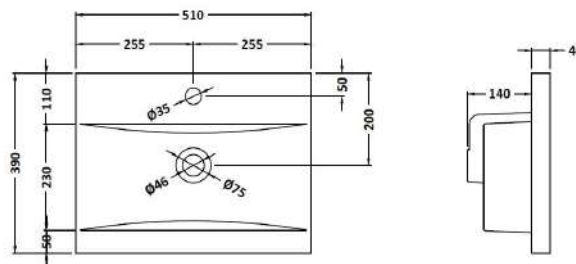

Packaging Dimensions

Height (mm):	835
Width (mm):	520
Depth (mm):	395
Gross Weight (kg):	18

Packaging Data

Box Colour:	Brown Cardboard Box
Box Qty:	1
Label Size:	50 x 100
Label Colour:	White Label
Label Qty:	2

Outer Box Dimensions (If Applicable)

Height (mm):	
Width (mm):	
Depth (mm):	
Gross Weight (kg):	
Barcode:	5056462658810

Product Details

Country of Origin:	United Kingdom
Fitting Instruction:	No
CE & UKCA:	
FSC Certified Materials:	Yes
Colour:	Metallic Slate
Construction Method:	Cam & Wood Dowel
Construction Type:	Rigid
Cabinet Finish:	MFC Textured Matt
Fascia Finish:	MFC Textured Matt
Cabinet Thickness (mm):	18
Fascia Thickness (mm):	18
Drawer Included:	No
Drawer Type:	Not Applicable
No of Shelves:	1
Hinge Type:	95 Degree Clip-On Soft Close
Hinge Included:	Yes, Supplied
Adjustable Legs:	No, Not Required
Fixings Included:	Yes
Handle Style:	Modern
Waste Shroud:	Not Applicable
Handle Included:	Yes, Supplied
Handle Type:	D-Shape

Sales Code: NVM012

Description: 500 Mid-Edged Basin 1 Th

Product Dimensions

Height (mm):	180
Width (mm):	510
Depth (mm):	390
Nett Weight (kg):	10.54

Packaging Dimensions

Height (mm):	210
Width (mm):	410
Depth (mm):	530
Gross Weight (kg):	10.54

Packaging Data

Box Colour:	Brown Cardboard Box - Printed
Box Qty:	1
Label Size:	100 x 50
Label Colour:	White Label
Label Qty:	2

Outer Box Dimensions (If Applicable)

Height (mm):	
Width (mm):	
Depth (mm):	
Gross Weight (kg):	
Barcode:	5055369043446