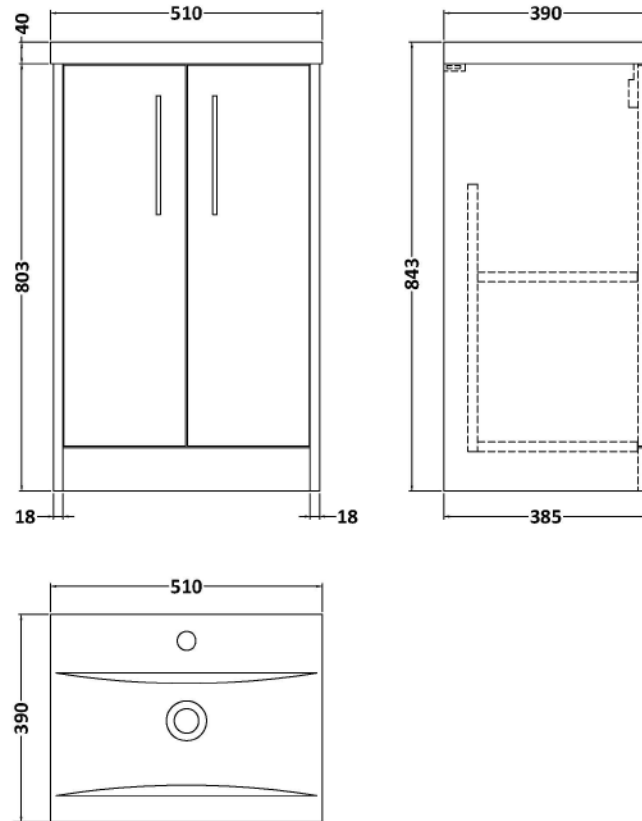

Sales Code: JNU2601A

Description: 500 Fs 2-Door Vanity & Basin 1

Packaging Details

Barcode: 5056462663296

Sales Code: NPF2601

Description: 500 F/S 2-Door Unit (385 Deep)

Product Dimensions

Height (mm):	803
Width (mm):	500
Depth (mm):	385
Nett Weight (kg):	17.5

Packaging Dimensions

Height (mm):	835
Width (mm):	520
Depth (mm):	395
Gross Weight (kg):	18

Packaging Data

Box Colour:	Brown Cardboard Box
Box Qty:	1
Label Size:	50 x 100
Label Colour:	White Label
Label Qty:	2

Outer Box Dimensions (If Applicable)

Height (mm):	
Width (mm):	
Depth (mm):	
Gross Weight (kg):	
Barcode:	5056462658810

Product Details

Country of Origin:	United Kingdom
Fitting Instruction:	No
CE & UKCA:	
FSC Certified Materials:	Yes
Colour:	Metallic Slate
Construction Method:	Cam & Wood Dowel
Construction Type:	Rigid
Cabinet Finish:	MFC Textured Matt
Fascia Finish:	MFC Textured Matt
Cabinet Thickness (mm):	18
Fascia Thickness (mm):	18
Drawer Included:	No
Drawer Type:	Not Applicable
No of Shelves:	1
Hinge Type:	95 Degree Clip-On Soft Close
Hinge Included:	Yes, Supplied
Adjustable Legs:	No, Not Required
Fixings Included:	Yes
Handle Style:	Modern
Waste Shroud:	Not Applicable
Handle Included:	Yes, Supplied
Handle Type:	D-Shape

Sales Code: NVM012

Description: 500 Mid-Edged Basin 1 Th

Product Dimensions

Height (mm):	180
Width (mm):	510
Depth (mm):	390
Nett Weight (kg):	10.54

Packaging Dimensions

Height (mm):	210
Width (mm):	410
Depth (mm):	530
Gross Weight (kg):	10.54