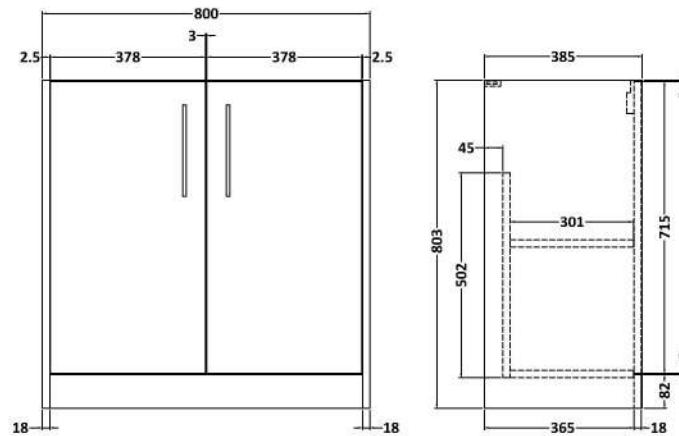

Sales Code: JNU2605A

Description: 800 Fs 2-Door Vanity & Basin 1

Packaging Details

Barcode: 5056462663319

Sales Code: NPF2605

Description: 800 F/S 2-Door Unit (385 Deep)

Product Dimensions

Height (mm):	803
Width (mm):	800
Depth (mm):	385
Nett Weight (kg):	26.5

Packaging Dimensions

Height (mm):	835
Width (mm):	820
Depth (mm):	395
Gross Weight (kg):	27

Packaging Data

Box Colour:	Brown Cardboard Box
Box Qty:	1
Label Size:	50 x 100
Label Colour:	White Label
Label Qty:	2

Sales Code: NVM015

Description: 800 Mid Edged Basin 1 Th

Product Dimensions

Height (mm):	180
Width (mm):	810
Depth (mm):	390
Nett Weight (kg):	15

Packaging Dimensions

Height (mm):	210
Width (mm):	410
Depth (mm):	830
Gross Weight (kg):	15

Packaging Data

Box Colour:	Brown Cardboard Box
Box Qty:	1
Label Size:	100 x 50
Label Colour:	White Label
Label Qty:	2

Outer Box Dimensions (If Applicable)

Height (mm):	
Width (mm):	
Depth (mm):	
Gross Weight (kg):	
Barcode:	5055369043422