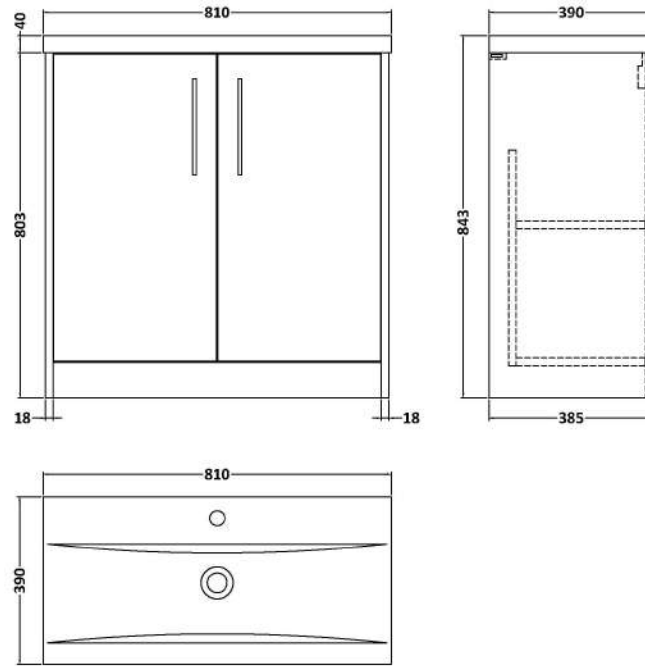

Sales Code: JNU2605A

Description: 800 Fs 2-Door Vanity & Basin 1

Packaging Details

Barcode: 5056462663319

Sales Code: NPF2605

Description: 800 F/S 2-Door Unit (385 Deep)

Product Dimensions

Height (mm):	803
Width (mm):	800
Depth (mm):	385
Nett Weight (kg):	26.5

Packaging Dimensions

Height (mm):	835
Width (mm):	820
Depth (mm):	395
Gross Weight (kg):	27

Packaging Data

Box Colour:	Brown Cardboard Box
Box Qty:	1
Label Size:	50 x 100
Label Colour:	White Label
Label Qty:	2

Outer Box Dimensions (If Applicable)

Height (mm):	
Width (mm):	
Depth (mm):	
Gross Weight (kg):	
Barcode:	5056462658834

Product Details

Country of Origin:	United Kingdom
Fitting Instruction:	No
CE & UKCA:	
FSC Certified Materials:	Yes
Colour:	Metallic Slate
Construction Method:	Cam & Wood Dowel
Construction Type:	Rigid
Cabinet Finish:	MFC Textured Matt
Fascia Finish:	MFC Textured Matt
Cabinet Thickness (mm):	18
Fascia Thickness (mm):	18
Drawer Included:	No
Drawer Type:	Not Applicable
No of Shelves:	1
Hinge Type:	95 Degree Clip-On Soft Close
Hinge Included:	Yes, Supplied
Adjustable Legs:	No, Not Required
Fixings Included:	Yes
Handle Style:	Modern
Waste Shroud:	Not Applicable
Handle Included:	Yes, Supplied
Handle Type:	D-Shape

Sales Code: NVM015

Description: 800 Mid Edged Basin 1 Th

Product Dimensions

Height (mm):	180
Width (mm):	810
Depth (mm):	390
Nett Weight (kg):	15

Packaging Dimensions

Height (mm):	210
Width (mm):	410
Depth (mm):	830
Gross Weight (kg):	15