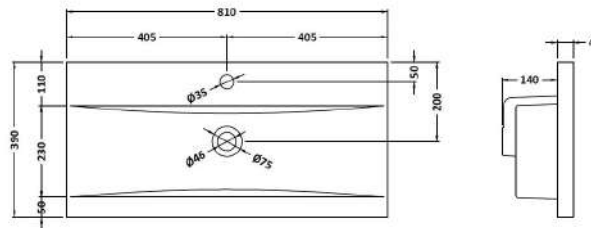

Packaging Dimensions

Height (mm):	835
Width (mm):	820
Depth (mm):	395
Gross Weight (kg):	27

Packaging Data

Box Colour:	Brown Cardboard Box
Box Qty:	1
Label Size:	50 x 100
Label Colour:	White Label
Label Qty:	2

Outer Box Dimensions (If Applicable)

Height (mm):	
Width (mm):	
Depth (mm):	
Gross Weight (kg):	
Barcode:	5056462658834

Product Details

Country of Origin:	United Kingdom
Fitting Instruction:	No
CE & UKCA:	
FSC Certified Materials:	Yes
Colour:	Metallic Slate
Construction Method:	Cam & Wood Dowel
Construction Type:	Rigid
Cabinet Finish:	MFC Textured Matt
Fascia Finish:	MFC Textured Matt
Cabinet Thickness (mm):	18
Fascia Thickness (mm):	18
Drawer Included:	No
Drawer Type:	Not Applicable
No of Shelves:	1
Hinge Type:	95 Degree Clip-On Soft Close
Hinge Included:	Yes, Supplied
Adjustable Legs:	No, Not Required
Fixings Included:	Yes
Handle Style:	Modern
Waste Shroud:	Not Applicable
Handle Included:	Yes, Supplied
Handle Type:	D-Shape

Sales Code: NVM015

Description: 800 Mid Edged Basin 1 Th

Product Dimensions

Height (mm):	180
Width (mm):	810
Depth (mm):	390
Nett Weight (kg):	15

Packaging Dimensions

Height (mm):	210
Width (mm):	410
Depth (mm):	830
Gross Weight (kg):	15

Packaging Data

Box Colour:	Brown Cardboard Box
Box Qty:	1
Label Size:	100 x 50
Label Colour:	White Label
Label Qty:	2

Outer Box Dimensions (If Applicable)

Height (mm):	
Width (mm):	
Depth (mm):	
Gross Weight (kg):	
Barcode:	5055369043422