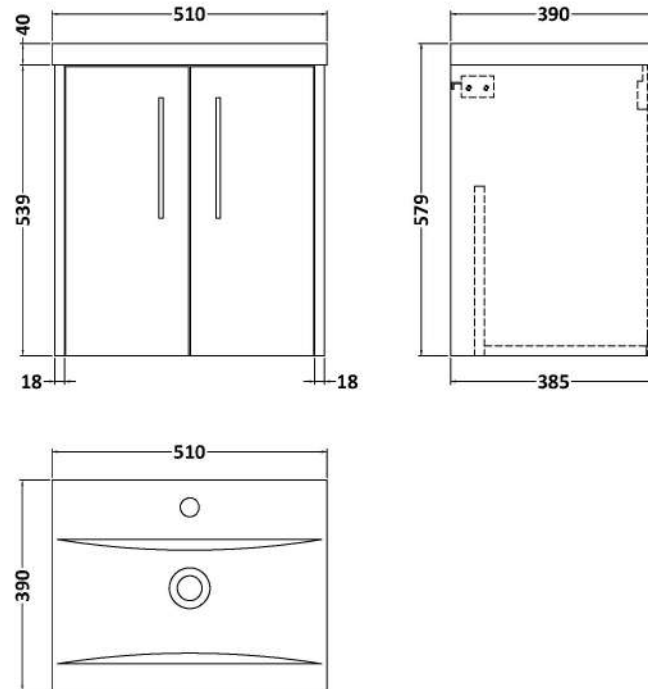

Sales Code: JNU2621A

Description: 500 Wh 2-Door Vanity & Basin 1

Packaging Details

Barcode: 5056462666679

Sales Code: NPF2621

Description: 500 W/H 2-Door Unit (385 Deep)

Product Dimensions

Height (mm):	539
Width (mm):	500
Depth (mm):	385
Nett Weight (kg):	12.5

Packaging Dimensions

Height (mm):	560
Width (mm):	520
Depth (mm):	405
Gross Weight (kg):	13

Packaging Data

Box Colour:	Brown Cardboard Box
Box Qty:	1
Label Size:	50 x 100
Label Colour:	White Label
Label Qty:	2

Outer Box Dimensions (If Applicable)

Height (mm):	
Width (mm):	
Depth (mm):	
Gross Weight (kg):	
Barcode:	5056462658841

Product Details

Country of Origin:	United Kingdom
Fitting Instruction:	No
CE & UKCA:	
FSC Certified Materials:	Yes
Colour:	Metallic Slate
Construction Method:	Cam & Wood Dowel
Construction Type:	Rigid
Cabinet Finish:	MFC Textured Matt
Fascia Finish:	MFC Textured Matt
Cabinet Thickness (mm):	18
Fascia Thickness (mm):	18
Drawer Included:	No
Drawer Type:	Not Applicable
No of Shelves:	0
Hinge Type:	95 Degree Clip-On Soft Close
Hinge Included:	Yes, Supplied
Adjustable Legs:	No, Not Required
Fixings Included:	Yes
Handle Style:	Modern
Waste Shroud:	No
Handle Included:	Yes, Supplied
Handle Type:	D-Shape

Sales Code: NVM012

Description: 500 Mid-Edged Basin 1 Th

Product Dimensions

Height (mm):	180
Width (mm):	510
Depth (mm):	390
Nett Weight (kg):	10.54

Packaging Dimensions

Height (mm):	210
Width (mm):	410
Depth (mm):	530
Gross Weight (kg):	10.54