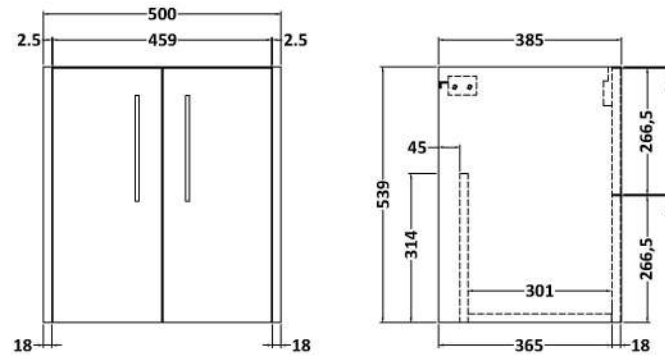

Sales Code: JNU2621A

Description: 500 Wh 2-Door Vanity & Basin 1

Packaging Details

Barcode: 5056462666679

Sales Code: NPF2621

Description: 500 W/H 2-Door Unit (385 Deep)

Product Dimensions

Height (mm):	539
Width (mm):	500
Depth (mm):	385
Nett Weight (kg):	12.5

Packaging Dimensions

Height (mm):	560
Width (mm):	520
Depth (mm):	405
Gross Weight (kg):	13

Packaging Data

Box Colour:	Brown Cardboard Box
Box Qty:	1
Label Size:	50 x 100
Label Colour:	White Label
Label Qty:	2

Outer Box Dimensions (If Applicable)

Height (mm):	
Width (mm):	
Depth (mm):	
Gross Weight (kg):	
Barcode:	5056462658841

Product Details

Country of Origin:	United Kingdom
Fitting Instruction:	No
CE & UKCA:	
FSC Certified Materials:	Yes
Colour:	Metallic Slate
Construction Method:	Cam & Wood Dowel
Construction Type:	Rigid
Cabinet Finish:	MFC Textured Matt
Fascia Finish:	MFC Textured Matt
Cabinet Thickness (mm):	18
Fascia Thickness (mm):	18
Drawer Included:	No
Drawer Type:	Not Applicable
No of Shelves:	0
Hinge Type:	95 Degree Clip-On Soft Close
Hinge Included:	Yes, Supplied
Adjustable Legs:	No, Not Required
Fixings Included:	Yes
Handle Style:	Modern
Waste Shroud:	No
Handle Included:	Yes, Supplied
Handle Type:	D-Shape

Sales Code: NVM012

Description: 500 Mid-Edged Basin 1 Th

Product Dimensions

Height (mm):	180
Width (mm):	510
Depth (mm):	390
Nett Weight (kg):	10.54

Packaging Dimensions

Height (mm):	210
Width (mm):	410
Depth (mm):	530
Gross Weight (kg):	10.54