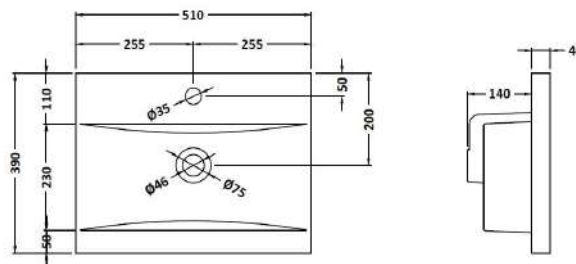

Packaging Dimensions

Height (mm):	560
Width (mm):	520
Depth (mm):	405
Gross Weight (kg):	13

Packaging Data

Box Colour:	Brown Cardboard Box
Box Qty:	1
Label Size:	50 x 100
Label Colour:	White Label
Label Qty:	2

Outer Box Dimensions (If Applicable)

Height (mm):	
Width (mm):	
Depth (mm):	
Gross Weight (kg):	
Barcode:	5056462658841

Product Details

Country of Origin:	United Kingdom
Fitting Instruction:	No
CE & UKCA:	
FSC Certified Materials:	Yes
Colour:	Metallic Slate
Construction Method:	Cam & Wood Dowel
Construction Type:	Rigid
Cabinet Finish:	MFC Textured Matt
Fascia Finish:	MFC Textured Matt
Cabinet Thickness (mm):	18
Fascia Thickness (mm):	18
Drawer Included:	No
Drawer Type:	Not Applicable
No of Shelves:	0
Hinge Type:	95 Degree Clip-On Soft Close
Hinge Included:	Yes, Supplied
Adjustable Legs:	No, Not Required
Fixings Included:	Yes
Handle Style:	Modern
Waste Shroud:	No
Handle Included:	Yes, Supplied
Handle Type:	D-Shape

Sales Code: NVM012

Description: 500 Mid-Edged Basin 1 Th

Product Dimensions

Height (mm):	180
Width (mm):	510
Depth (mm):	390
Nett Weight (kg):	10.54

Packaging Dimensions

Height (mm):	210
Width (mm):	410
Depth (mm):	530
Gross Weight (kg):	10.54

Packaging Data

Box Colour:	Brown Cardboard Box - Printed
Box Qty:	1
Label Size:	100 x 50
Label Colour:	White Label
Label Qty:	2

Outer Box Dimensions (If Applicable)

Height (mm):	
Width (mm):	
Depth (mm):	
Gross Weight (kg):	
Barcode:	5055369043446