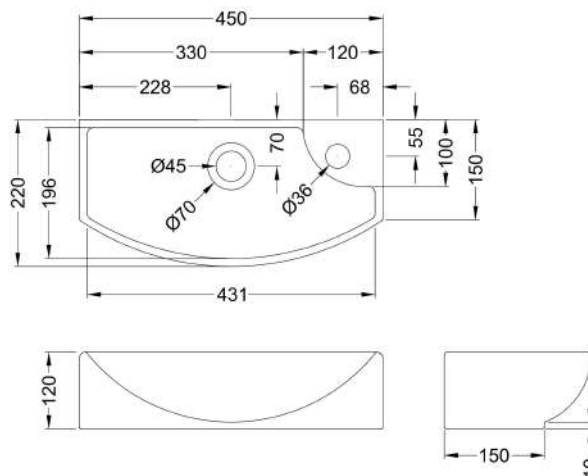

Packaging Dimensions

Height (mm):	800
Width (mm):	410
Depth (mm):	235
Gross Weight (kg):	12

Packaging Data

Box Colour:	Brown Cardboard Box
Box Qty:	1
Label Size:	50 x 100
Label Colour:	White Label
Label Qty:	2

Outer Box Dimensions (If Applicable)

Height (mm):	
Width (mm):	
Depth (mm):	
Gross Weight (kg):	
Barcode:	5056462658902

Product Details

Country of Origin:	United Kingdom
Fitting Instruction:	No
CE & UKCA:	N/A
FSC Certified Materials:	Yes
Colour:	Metallic Slate
Construction Method:	Cam & Wood Dowel
Construction Type:	Rigid
Cabinet Finish:	MFC Textured Matt
Fascia Finish:	MFC Textured Matt
Cabinet Thickness (mm):	18
Fascia Thickness (mm):	18
Drawer Included:	No
Drawer Type:	Not Applicable
No of Shelves:	1
Hinge Type:	95 Degree Clip-On Soft Close
Hinge Included:	Yes, Supplied
Adjustable Legs:	No, Not Required
Fixings Included:	Yes
Handle Style:	Modern
Waste Shroud:	Not Applicable
Handle Included:	Yes, Supplied
Handle Type:	D-Shape

Sales Code: NBV160

Description: Basin Lh 1Th 450 X 220 X 120

Product Dimensions

Height (mm):	120
Width (mm):	450
Depth (mm):	220
Nett Weight (kg):	6.3

Packaging Dimensions

Height (mm):	150
Width (mm):	240
Depth (mm):	475
Gross Weight (kg):	6.8

Packaging Data

Box Colour:	Brown Cardboard Box
Box Qty:	1
Label Size:	100 x 50
Label Colour:	White Label
Label Qty:	2

Outer Box Dimensions (If Applicable)

Height (mm):	
Width (mm):	
Depth (mm):	
Gross Weight (kg):	
Barcode:	5055275890592