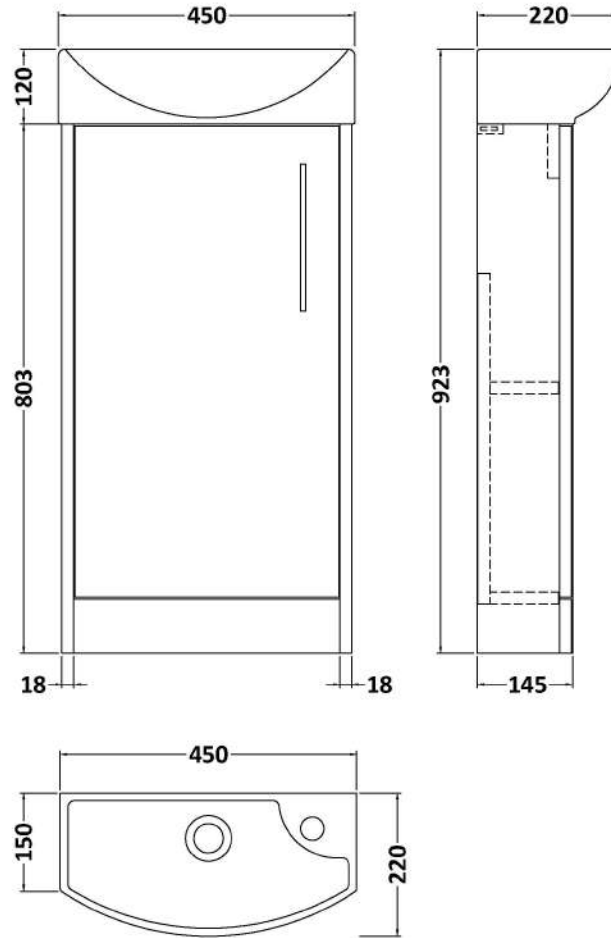

Sales Code: JNU2621L

Description: 440 Fs 1-Door Unit & 1Th Basin Lh

Packaging Details

Barcode: 5056462685441

Sales Code: MOJ2621

Description: 440 Single Door Floor Standing Unit

Product Dimensions

Height (mm):	803
Width (mm):	440
Depth (mm):	145
Nett Weight (kg):	11

Packaging Dimensions

Height (mm):	800
Width (mm):	410
Depth (mm):	235
Gross Weight (kg):	12

Packaging Data

Box Colour:	Brown Cardboard Box
Box Qty:	1
Label Size:	50 x 100
Label Colour:	White Label
Label Qty:	2

Outer Box Dimensions (If Applicable)

Height (mm):	
Width (mm):	
Depth (mm):	
Gross Weight (kg):	
Barcode:	5056462658902

Product Details

Country of Origin:	United Kingdom
Fitting Instruction:	No
CE & UKCA:	N/A
FSC Certified Materials:	Yes
Colour:	Metallic Slate
Construction Method:	Cam & Wood Dowel
Construction Type:	Rigid
Cabinet Finish:	MFC Textured Matt
Fascia Finish:	MFC Textured Matt
Cabinet Thickness (mm):	18
Fascia Thickness (mm):	18
Drawer Included:	No
Drawer Type:	Not Applicable
No of Shelves:	1
Hinge Type:	95 Degree Clip-On Soft Close
Hinge Included:	Yes, Supplied
Adjustable Legs:	No, Not Required
Fixings Included:	Yes
Handle Style:	Modern
Waste Shroud:	Not Applicable
Handle Included:	Yes, Supplied
Handle Type:	D-Shape

Sales Code: NBV160

Description: Basin Lh 1Th 450 X 220 X 120

Product Dimensions

Height (mm):	120
Width (mm):	450
Depth (mm):	220
Nett Weight (kg):	6.3

Packaging Dimensions

Height (mm):	150
Width (mm):	240
Depth (mm):	475
Gross Weight (kg):	6.8