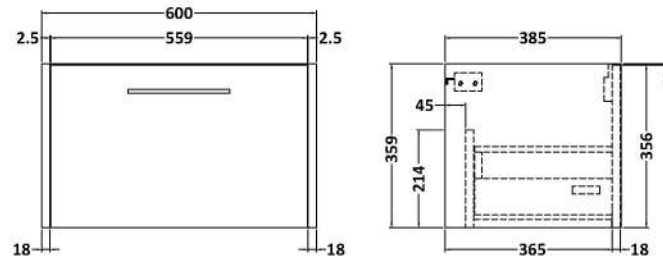

Sales Code: JNU2622A

Description: 600 Wh 1-Drawer Vanity & Basin 1

Packaging Details

Barcode: 5056462670744

Sales Code: NPF2622

Description: 600 W/H 1-Drawer Unit (385 Deep)

Product Dimensions

Height (mm):	359
Width (mm):	600
Depth (mm):	385
Nett Weight (kg):	13

Packaging Dimensions

Height (mm):	380
Width (mm):	620
Depth (mm):	405
Gross Weight (kg):	13.5

Packaging Data

Box Colour:	Brown Cardboard Box
Box Qty:	1
Label Size:	50 x 100
Label Colour:	White Label
Label Qty:	2

Sales Code: NVM013

Description: 600 Mid-Edged Basin 1 Th

Product Dimensions

Height (mm):	180
Width (mm):	610
Depth (mm):	390
Nett Weight (kg):	11

Packaging Dimensions

Height (mm):	200
Width (mm):	410
Depth (mm):	630
Gross Weight (kg):	11

Packaging Data

Box Colour:	Brown Cardboard Box - Printed
Box Qty:	1
Label Size:	100 x 50
Label Colour:	White Label
Label Qty:	2

Outer Box Dimensions (If Applicable)

Height (mm):	
Width (mm):	
Depth (mm):	
Gross Weight (kg):	
Barcode:	5055369043415