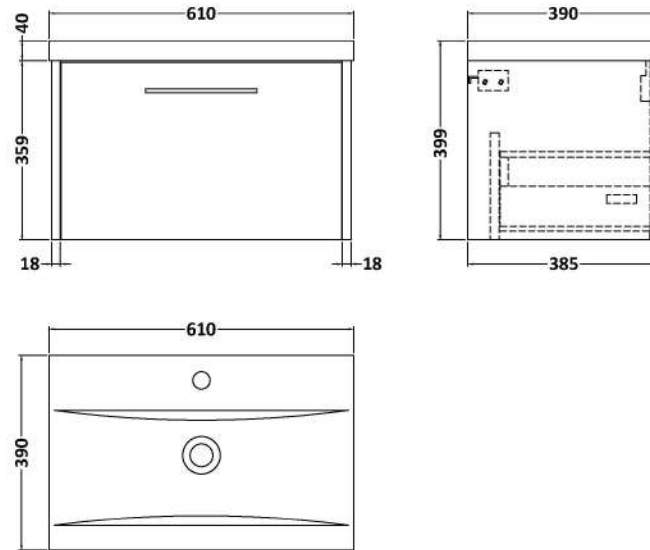

Sales Code: JNU2622A

Description: 600 Wh 1-Drawer Vanity & Basin 1

Packaging Details

Barcode: 5056462670744

Sales Code: NPF2622

Description: 600 W/H 1-Drawer Unit (385 Deep)

Product Dimensions

Height (mm):	359
Width (mm):	600
Depth (mm):	385
Nett Weight (kg):	13

Packaging Dimensions

Height (mm):	380
Width (mm):	620
Depth (mm):	405
Gross Weight (kg):	13.5

Packaging Data

Box Colour:	Brown Cardboard Box
Box Qty:	1
Label Size:	50 x 100
Label Colour:	White Label
Label Qty:	2

Outer Box Dimensions (If Applicable)

Height (mm):	
Width (mm):	
Depth (mm):	
Gross Weight (kg):	
Barcode:	5056462658865

Product Details

Country of Origin:	United Kingdom
Fitting Instruction:	No
CE & UKCA:	
FSC Certified Materials:	Yes
Colour:	Metallic Slate
Construction Method:	Cam & Wood Dowel
Construction Type:	Rigid
Cabinet Finish:	MFC Textured Matt
Fascia Finish:	MFC Textured Matt
Cabinet Thickness (mm):	18
Fascia Thickness (mm):	18
Drawer Included:	Yes
Drawer Type:	80mm High Metal S/C Inc Galler
No of Shelves:	0
Hinge Type:	Not Applicable
Hinge Included:	No
Adjustable Legs:	No, Not Required
Fixings Included:	Yes
Handle Style:	Modern
Waste Shroud:	Yes
Handle Included:	Yes, Supplied
Handle Type:	D-Shape

Sales Code: NVM013

Description: 600 Mid-Edged Basin 1 Th

Product Dimensions

Height (mm):	180
Width (mm):	610
Depth (mm):	390
Nett Weight (kg):	11

Packaging Dimensions

Height (mm):	200
Width (mm):	410
Depth (mm):	630
Gross Weight (kg):	11