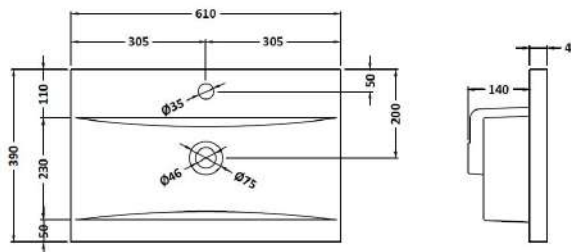

Packaging Dimensions

Height (mm):	380
Width (mm):	620
Depth (mm):	405
Gross Weight (kg):	13.5

Packaging Data

Box Colour:	Brown Cardboard Box
Box Qty:	1
Label Size:	50 x 100
Label Colour:	White Label
Label Qty:	2

Outer Box Dimensions (If Applicable)

Height (mm):	
Width (mm):	
Depth (mm):	
Gross Weight (kg):	
Barcode:	5056462658865

Product Details

Country of Origin:	United Kingdom
Fitting Instruction:	No
CE & UKCA:	
FSC Certified Materials:	Yes
Colour:	Metallic Slate
Construction Method:	Cam & Wood Dowel
Construction Type:	Rigid
Cabinet Finish:	MFC Textured Matt
Fascia Finish:	MFC Textured Matt
Cabinet Thickness (mm):	18
Fascia Thickness (mm):	18
Drawer Included:	Yes
Drawer Type:	80mm High Metal S/C Inc Galler
No of Shelves:	0
Hinge Type:	Not Applicable
Hinge Included:	No
Adjustable Legs:	No, Not Required
Fixings Included:	Yes
Handle Style:	Modern
Waste Shroud:	Yes
Handle Included:	Yes, Supplied
Handle Type:	D-Shape

Sales Code: NVM013

Description: 600 Mid-Edged Basin 1 Th

Product Dimensions

Height (mm):	180
Width (mm):	610
Depth (mm):	390
Nett Weight (kg):	11

Packaging Dimensions

Height (mm):	200
Width (mm):	410
Depth (mm):	630
Gross Weight (kg):	11

Packaging Data

Box Colour:	Brown Cardboard Box - Printed
Box Qty:	1
Label Size:	100 x 50
Label Colour:	White Label
Label Qty:	2

Outer Box Dimensions (If Applicable)

Height (mm):	
Width (mm):	
Depth (mm):	
Gross Weight (kg):	
Barcode:	5055369043415