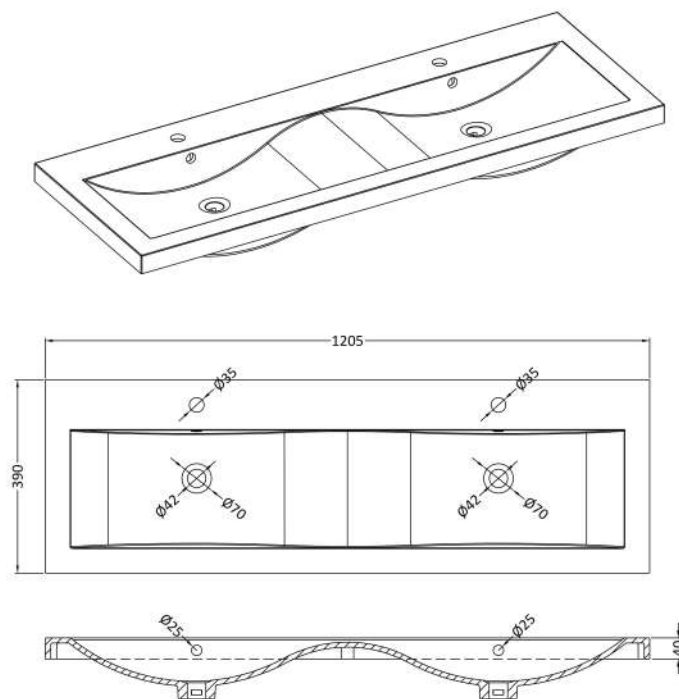

Packaging Dimensions

Height (mm):	380
Width (mm):	620
Depth (mm):	405
Gross Weight (kg):	13.5

Packaging Data

Box Colour:	Brown Cardboard Box
Box Qty:	1
Label Size:	50 x 100
Label Colour:	White Label
Label Qty:	2

Outer Box Dimensions (If Applicable)

Height (mm):	
Width (mm):	
Depth (mm):	
Gross Weight (kg):	
Barcode:	5056462658865

Product Details

Country of Origin:	United Kingdom
Fitting Instruction:	No
CE & UKCA:	
FSC Certified Materials:	Yes
Colour:	Metallic Slate
Construction Method:	Cam & Wood Dowel
Construction Type:	Rigid
Cabinet Finish:	MFC Textured Matt
Fascia Finish:	MFC Textured Matt
Cabinet Thickness (mm):	18
Fascia Thickness (mm):	18
Drawer Included:	Yes
Drawer Type:	80mm High Metal S/C Inc Galler
No of Shelves:	0
Hinge Type:	Not Applicable
Hinge Included:	No
Adjustable Legs:	No, Not Required
Fixings Included:	Yes
Handle Style:	Modern
Waste Shroud:	Yes
Handle Included:	Yes, Supplied
Handle Type:	D-Shape

Sales Code: CBM424

Description: Double Ceramic Basin 1208X392

Product Dimensions

Height (mm):	390
Width (mm):	1205
Depth (mm):	175
Nett Weight (kg):	27

Packaging Dimensions

Height (mm):	205
Width (mm):	1270
Depth (mm):	510
Gross Weight (kg):	27

Packaging Data

Box Colour:	Brown Cardboard Box - Printed
Box Qty:	1
Label Size:	100 x 50
Label Colour:	White Label
Label Qty:	2

Outer Box Dimensions (If Applicable)

Height (mm):	
Width (mm):	
Depth (mm):	
Gross Weight (kg):	
Barcode:	5056211875826