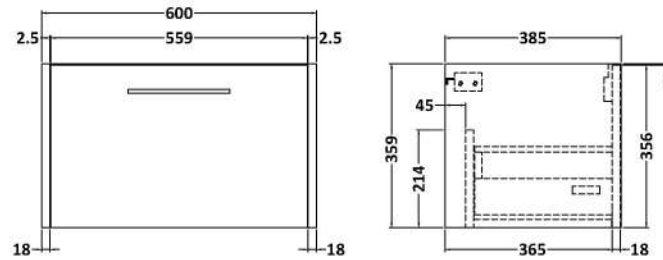

Sales Code: JNU2622F

Description: 1200 Wh 2-Drawer Vanity & Double Basin

Packaging Details

Barcode: 5056462682952

Sales Code: NPF2622

Description: 600 W/H 1-Drawer Unit (385 Deep)

Product Dimensions

Height (mm):	359
Width (mm):	600
Depth (mm):	385
Nett Weight (kg):	13

Packaging Dimensions

Height (mm):	380
Width (mm):	620
Depth (mm):	405
Gross Weight (kg):	13.5

Packaging Data

Box Colour:	Brown Cardboard Box
Box Qty:	1
Label Size:	50 x 100
Label Colour:	White Label
Label Qty:	2

Sales Code: CBM424

Description: Double Ceramic Basin 1208X392

Product Dimensions

Height (mm):	390
Width (mm):	1205
Depth (mm):	175
Nett Weight (kg):	27

Packaging Dimensions

Height (mm):	205
Width (mm):	1270
Depth (mm):	510
Gross Weight (kg):	27

Packaging Data

Box Colour:	Brown Cardboard Box - Printed
Box Qty:	1
Label Size:	100 x 50
Label Colour:	White Label
Label Qty:	2

Outer Box Dimensions (If Applicable)

Height (mm):	
Width (mm):	
Depth (mm):	
Gross Weight (kg):	
Barcode:	5056211875826