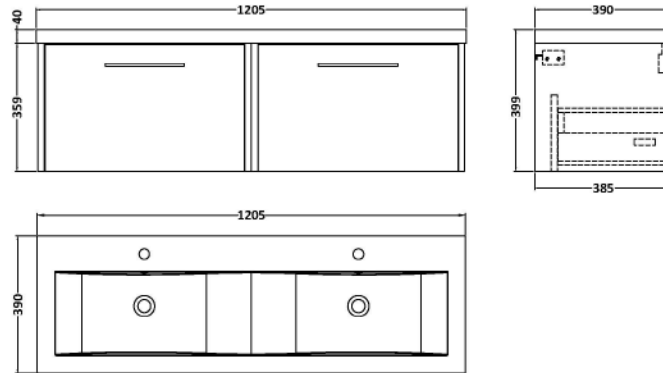

Sales Code: JNU2622F

Description: 1200 Wh 2-Drawer Vanity & Double Basin

Packaging Details

Barcode: 5056462682952

Sales Code: NPF2622

Description: 600 W/H 1-Drawer Unit (385 Deep)

Product Dimensions

Height (mm):	359
Width (mm):	600
Depth (mm):	385
Nett Weight (kg):	13

Packaging Dimensions

Height (mm):	380
Width (mm):	620
Depth (mm):	405
Gross Weight (kg):	13.5

Packaging Data

Box Colour:	Brown Cardboard Box
Box Qty:	1
Label Size:	50 x 100
Label Colour:	White Label
Label Qty:	2

Outer Box Dimensions (If Applicable)

Height (mm):	
Width (mm):	
Depth (mm):	
Gross Weight (kg):	
Barcode:	5056462658865

Product Details

Country of Origin:	United Kingdom
Fitting Instruction:	No
CE & UKCA:	
FSC Certified Materials:	Yes
Colour:	Metallic Slate
Construction Method:	Cam & Wood Dowel
Construction Type:	Rigid
Cabinet Finish:	MFC Textured Matt
Fascia Finish:	MFC Textured Matt
Cabinet Thickness (mm):	18
Fascia Thickness (mm):	18
Drawer Included:	Yes
Drawer Type:	80mm High Metal S/C Inc Galler
No of Shelves:	0
Hinge Type:	Not Applicable
Hinge Included:	No
Adjustable Legs:	No, Not Required
Fixings Included:	Yes
Handle Style:	Modern
Waste Shroud:	Yes
Handle Included:	Yes, Supplied
Handle Type:	D-Shape

Sales Code: CBM424

Description: Double Ceramic Basin 1208X392

Product Dimensions

Height (mm):	390
Width (mm):	1205
Depth (mm):	175
Nett Weight (kg):	27

Packaging Dimensions

Height (mm):	205
Width (mm):	1270
Depth (mm):	510
Gross Weight (kg):	27