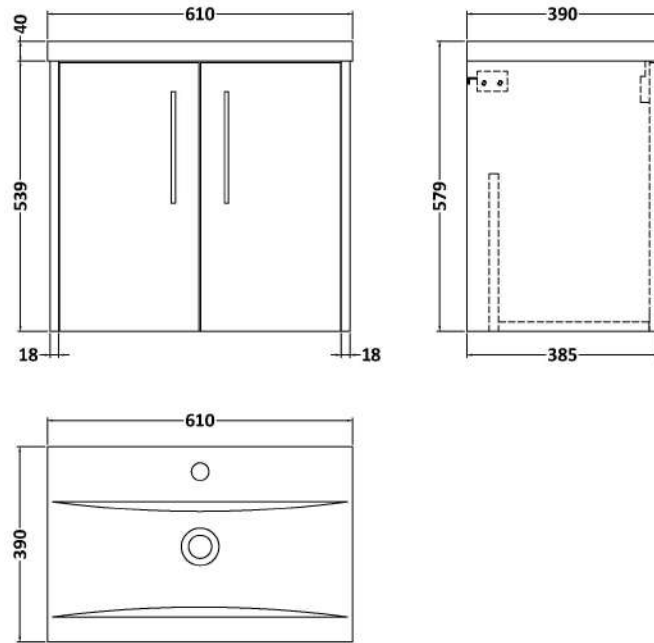

Sales Code: JNU2623A

Description: 600 Wh 2-Door Vanity & Basin 1

Packaging Details

Barcode: 5056462670737

Sales Code: NPF2623

Description: 600 W/H 2-Door Unit (385 Deep)

Product Dimensions

Height (mm):	539
Width (mm):	600
Depth (mm):	385
Nett Weight (kg):	14.2

Packaging Dimensions

Height (mm):	560
Width (mm):	620
Depth (mm):	405
Gross Weight (kg):	14.7

Packaging Data

Box Colour:	Brown Cardboard Box
Box Qty:	1
Label Size:	50 x 100
Label Colour:	White Label
Label Qty:	2

Outer Box Dimensions (If Applicable)

Height (mm):	
Width (mm):	
Depth (mm):	
Gross Weight (kg):	
Barcode:	5056462658858

Product Details

Country of Origin:	United Kingdom
Fitting Instruction:	No
CE & UKCA:	
FSC Certified Materials:	Yes
Colour:	Metallic Slate
Construction Method:	Cam & Wood Dowel
Construction Type:	Rigid
Cabinet Finish:	MFC Textured Matt
Fascia Finish:	MFC Textured Matt
Cabinet Thickness (mm):	18
Fascia Thickness (mm):	18
Drawer Included:	No
Drawer Type:	Not Applicable
No of Shelves:	0
Hinge Type:	95 Degree Clip-On Soft Close
Hinge Included:	Yes, Supplied
Adjustable Legs:	No, Not Required
Fixings Included:	Yes
Handle Style:	Modern
Waste Shroud:	No
Handle Included:	Yes, Supplied
Handle Type:	D-Shape

Sales Code: NVM013

Description: 600 Mid-Edged Basin 1 Th

Product Dimensions

Height (mm):	180
Width (mm):	610
Depth (mm):	390
Nett Weight (kg):	11

Packaging Dimensions

Height (mm):	200
Width (mm):	410
Depth (mm):	630
Gross Weight (kg):	11