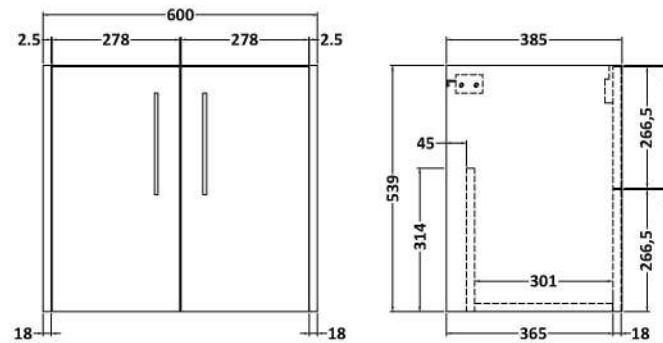

Sales Code: JNU2623A

Description: 600 Wh 2-Door Vanity & Basin 1

Packaging Details

Barcode: 5056462670737

Sales Code: NPF2623

Description: 600 W/H 2-Door Unit (385 Deep)

Product Dimensions

Height (mm):	539
Width (mm):	600
Depth (mm):	385
Nett Weight (kg):	14.2

Packaging Dimensions

Height (mm):	560
Width (mm):	620
Depth (mm):	405
Gross Weight (kg):	14.7

Packaging Data

Box Colour:	Brown Cardboard Box
Box Qty:	1
Label Size:	50 x 100
Label Colour:	White Label
Label Qty:	2

Sales Code: NVM013

Description: 600 Mid-Edged Basin 1 Th

Product Dimensions

Height (mm):	180
Width (mm):	610
Depth (mm):	390
Nett Weight (kg):	11

Packaging Dimensions

Height (mm):	200
Width (mm):	410
Depth (mm):	630
Gross Weight (kg):	11

Packaging Data

Box Colour:	Brown Cardboard Box - Printed
Box Qty:	1
Label Size:	100 x 50
Label Colour:	White Label
Label Qty:	2

Outer Box Dimensions (If Applicable)

Height (mm):	
Width (mm):	
Depth (mm):	
Gross Weight (kg):	
Barcode:	5055369043415