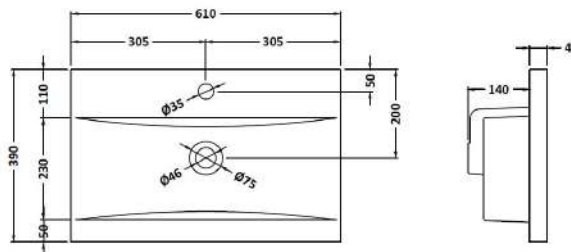

Packaging Dimensions

Height (mm):	560
Width (mm):	620
Depth (mm):	405
Gross Weight (kg):	14.7

Packaging Data

Box Colour:	Brown Cardboard Box
Box Qty:	1
Label Size:	50 x 100
Label Colour:	White Label
Label Qty:	2

Outer Box Dimensions (If Applicable)

Height (mm):	
Width (mm):	
Depth (mm):	
Gross Weight (kg):	
Barcode:	5056462658858

Product Details

Country of Origin:	United Kingdom
Fitting Instruction:	No
CE & UKCA:	
FSC Certified Materials:	Yes
Colour:	Metallic Slate
Construction Method:	Cam & Wood Dowel
Construction Type:	Rigid
Cabinet Finish:	MFC Textured Matt
Fascia Finish:	MFC Textured Matt
Cabinet Thickness (mm):	18
Fascia Thickness (mm):	18
Drawer Included:	No
Drawer Type:	Not Applicable
No of Shelves:	0
Hinge Type:	95 Degree Clip-On Soft Close
Hinge Included:	Yes, Supplied
Adjustable Legs:	No, Not Required
Fixings Included:	Yes
Handle Style:	Modern
Waste Shroud:	No
Handle Included:	Yes, Supplied
Handle Type:	D-Shape

Sales Code: NVM013

Description: 600 Mid-Edged Basin 1 Th

Product Dimensions

Height (mm):	180
Width (mm):	610
Depth (mm):	390
Nett Weight (kg):	11

Packaging Dimensions

Height (mm):	200
Width (mm):	410
Depth (mm):	630
Gross Weight (kg):	11

Packaging Data

Box Colour:	Brown Cardboard Box - Printed
Box Qty:	1
Label Size:	100 x 50
Label Colour:	White Label
Label Qty:	2

Outer Box Dimensions (If Applicable)

Height (mm):	
Width (mm):	
Depth (mm):	
Gross Weight (kg):	
Barcode:	5055369043415