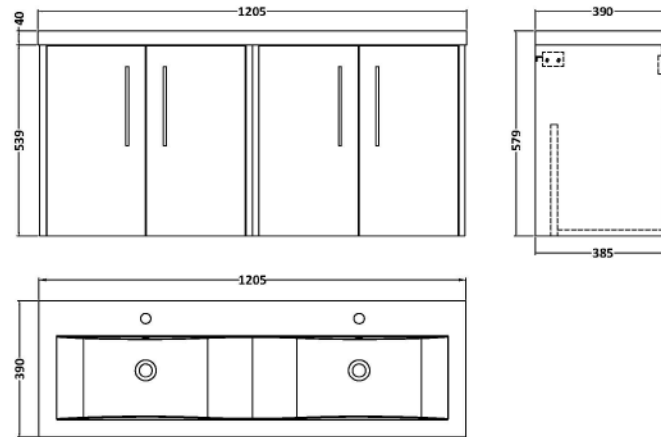

Sales Code: JNU2623F

Description: 1200 Wh 4-Door Vanity & Double Basin

Packaging Details

Barcode: 5056462682945