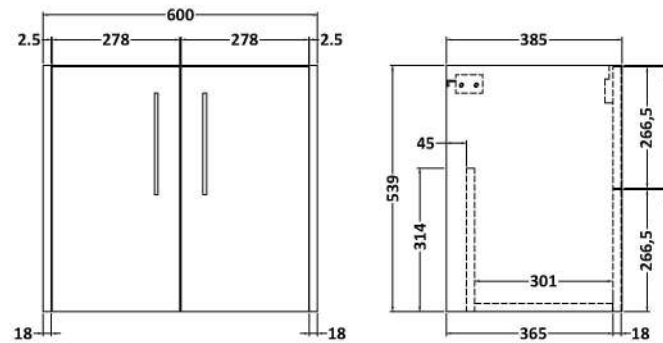

### Product Dimensions

Height (mm):	539
Width (mm):	600
Depth (mm):	385
Nett Weight (kg):	14.2

### Packaging Dimensions

Height (mm):	560
Width (mm):	620
Depth (mm):	405
Gross Weight (kg):	14.7

### Product Dimensions

Height (mm):	390
Width (mm):	1205
Depth (mm):	175
Nett Weight (kg):	27

### Packaging Dimensions

Height (mm):	205
Width (mm):	1270
Depth (mm):	510
Gross Weight (kg):	27