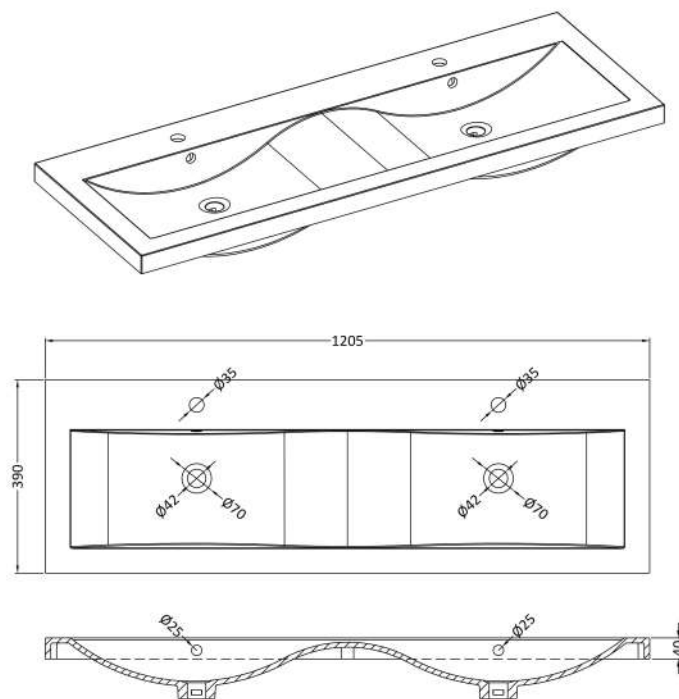

### Product Dimensions

Height (mm):	539
Width (mm):	600
Depth (mm):	385
Nett Weight (kg):	14.2

### Packaging Dimensions

Height (mm):	560
Width (mm):	620
Depth (mm):	405
Gross Weight (kg):	14.7

### Outer Box Dimensions (If Applicable)

Height (mm):	
Width (mm):	
Depth (mm):	
Gross Weight (kg):	
Barcode:	5056462658858

### Product Dimensions

Height (mm):	390
Width (mm):	1205
Depth (mm):	175
Nett Weight (kg):	27