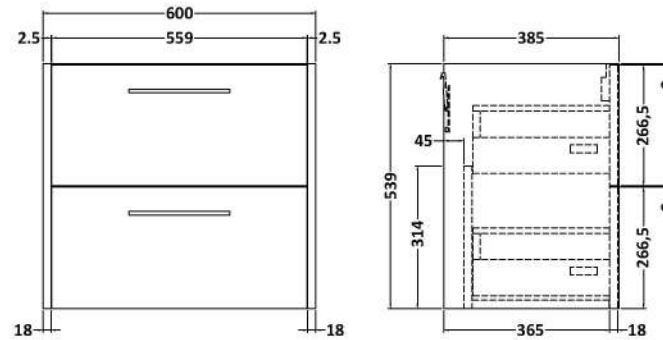

Sales Code: JNU2624A

Description: 600 Wh 2-Drawer Vanity & Basin 1

Packaging Details

Barcode: 5056462680125

Sales Code: NPF2624

Description: 600 W/H 2-Drawer Unit (385 Deep)

Product Dimensions

Height (mm):	539
Width (mm):	600
Depth (mm):	385
Nett Weight (kg):	22.5

Packaging Dimensions

Height (mm):	560
Width (mm):	620
Depth (mm):	405
Gross Weight (kg):	23

Packaging Data

Box Colour:	Brown Cardboard Box
Box Qty:	1
Label Size:	50 x 100
Label Colour:	White Label
Label Qty:	2

Outer Box Dimensions (If Applicable)

Height (mm):	
Width (mm):	
Depth (mm):	
Gross Weight (kg):	
Barcode:	5056462658889

Product Details

Country of Origin:	United Kingdom
Fitting Instruction:	No
CE & UKCA:	
FSC Certified Materials:	Yes
Colour:	Metallic Slate
Construction Method:	Cam & Wood Dowel
Construction Type:	Rigid
Cabinet Finish:	MFC Textured Matt
Fascia Finish:	MFC Textured Matt
Cabinet Thickness (mm):	18
Fascia Thickness (mm):	18
Drawer Included:	Yes
Drawer Type:	80mm High Metal S/C Inc Galler
No of Shelves:	0
Hinge Type:	Not Applicable
Hinge Included:	No
Adjustable Legs:	No, Not Required
Fixings Included:	Yes
Handle Style:	Modern
Waste Shroud:	Yes
Handle Included:	Yes, Supplied
Handle Type:	D-Shape

Sales Code: NVM013

Description: 600 Mid-Edged Basin 1 Th

Product Dimensions

Height (mm):	180
Width (mm):	610
Depth (mm):	390
Nett Weight (kg):	11

Packaging Dimensions

Height (mm):	200
Width (mm):	410
Depth (mm):	630
Gross Weight (kg):	11