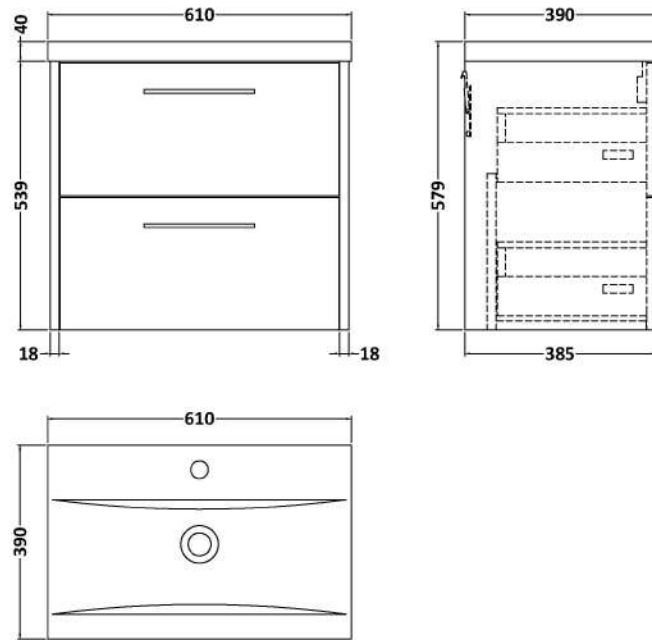

Sales Code: JNU2624A

Description: 600 Wh 2-Drawer Vanity & Basin 1

Packaging Details

Barcode: 5056462680125

Sales Code: NPF2624

Description: 600 W/H 2-Drawer Unit (385 Deep)

Product Dimensions

Height (mm):	539
Width (mm):	600
Depth (mm):	385
Nett Weight (kg):	22.5

Packaging Dimensions

Height (mm):	560
Width (mm):	620
Depth (mm):	405
Gross Weight (kg):	23

Packaging Data

Box Colour:	Brown Cardboard Box
Box Qty:	1
Label Size:	50 x 100
Label Colour:	White Label
Label Qty:	2

Outer Box Dimensions (If Applicable)

Height (mm):	
Width (mm):	
Depth (mm):	
Gross Weight (kg):	
Barcode:	5056462658889

Product Details

Country of Origin:	United Kingdom
Fitting Instruction:	No
CE & UKCA:	
FSC Certified Materials:	Yes
Colour:	Metallic Slate
Construction Method:	Cam & Wood Dowel
Construction Type:	Rigid
Cabinet Finish:	MFC Textured Matt
Fascia Finish:	MFC Textured Matt
Cabinet Thickness (mm):	18
Fascia Thickness (mm):	18
Drawer Included:	Yes
Drawer Type:	80mm High Metal S/C Inc Galler
No of Shelves:	0
Hinge Type:	Not Applicable
Hinge Included:	No
Adjustable Legs:	No, Not Required
Fixings Included:	Yes
Handle Style:	Modern
Waste Shroud:	Yes
Handle Included:	Yes, Supplied
Handle Type:	D-Shape

Sales Code: NVM013

Description: 600 Mid-Edged Basin 1 Th

Product Dimensions

Height (mm):	180
Width (mm):	610
Depth (mm):	390
Nett Weight (kg):	11

Packaging Dimensions

Height (mm):	200
Width (mm):	410
Depth (mm):	630
Gross Weight (kg):	11