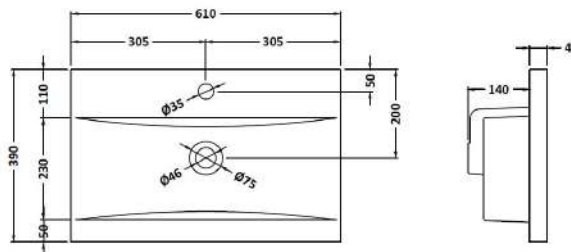

Packaging Dimensions

Height (mm):	560
Width (mm):	620
Depth (mm):	405
Gross Weight (kg):	23

Packaging Data

Box Colour:	Brown Cardboard Box
Box Qty:	1
Label Size:	50 x 100
Label Colour:	White Label
Label Qty:	2

Outer Box Dimensions (If Applicable)

Height (mm):	
Width (mm):	
Depth (mm):	
Gross Weight (kg):	
Barcode:	5056462658889

Product Details

Country of Origin:	United Kingdom
Fitting Instruction:	No
CE & UKCA:	
FSC Certified Materials:	Yes
Colour:	Metallic Slate
Construction Method:	Cam & Wood Dowel
Construction Type:	Rigid
Cabinet Finish:	MFC Textured Matt
Fascia Finish:	MFC Textured Matt
Cabinet Thickness (mm):	18
Fascia Thickness (mm):	18
Drawer Included:	Yes
Drawer Type:	80mm High Metal S/C Inc Galler
No of Shelves:	0
Hinge Type:	Not Applicable
Hinge Included:	No
Adjustable Legs:	No, Not Required
Fixings Included:	Yes
Handle Style:	Modern
Waste Shroud:	Yes
Handle Included:	Yes, Supplied
Handle Type:	D-Shape

Sales Code: NVM013

Description: 600 Mid-Edged Basin 1 Th

Product Dimensions

Height (mm):	180
Width (mm):	610
Depth (mm):	390
Nett Weight (kg):	11

Packaging Dimensions

Height (mm):	200
Width (mm):	410
Depth (mm):	630
Gross Weight (kg):	11

Packaging Data

Box Colour:	Brown Cardboard Box - Printed
Box Qty:	1
Label Size:	100 x 50
Label Colour:	White Label
Label Qty:	2

Outer Box Dimensions (If Applicable)

Height (mm):	
Width (mm):	
Depth (mm):	
Gross Weight (kg):	
Barcode:	5055369043415