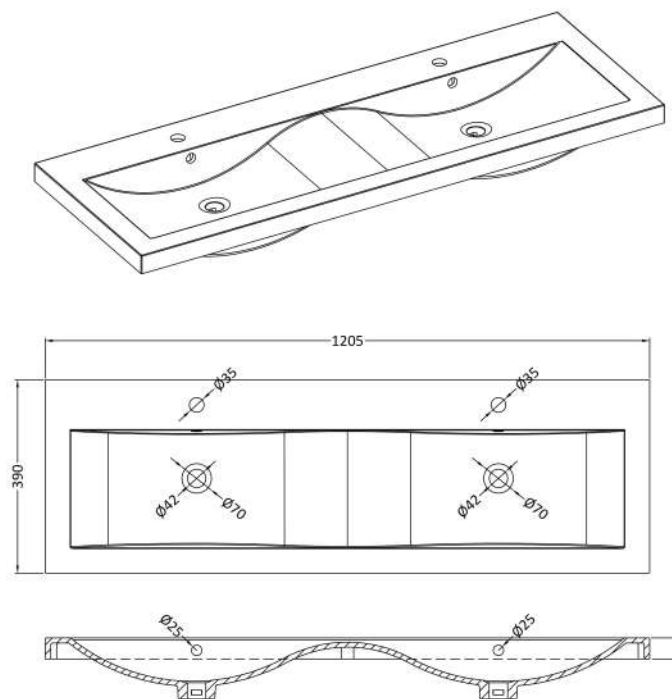

Packaging Dimensions

Height (mm):	560
Width (mm):	620
Depth (mm):	405
Gross Weight (kg):	23

Packaging Data

Box Colour:	Brown Cardboard Box
Box Qty:	1
Label Size:	50 x 100
Label Colour:	White Label
Label Qty:	2

Outer Box Dimensions (If Applicable)

Height (mm):	
Width (mm):	
Depth (mm):	
Gross Weight (kg):	
Barcode:	5056462658889

Product Details

Country of Origin:	United Kingdom
Fitting Instruction:	No
CE & UKCA:	
FSC Certified Materials:	Yes
Colour:	Metallic Slate
Construction Method:	Cam & Wood Dowel
Construction Type:	Rigid
Cabinet Finish:	MFC Textured Matt
Fascia Finish:	MFC Textured Matt
Cabinet Thickness (mm):	18
Fascia Thickness (mm):	18
Drawer Included:	Yes
Drawer Type:	80mm High Metal S/C Inc Galler
No of Shelves:	0
Hinge Type:	Not Applicable
Hinge Included:	No
Adjustable Legs:	No, Not Required
Fixings Included:	Yes
Handle Style:	Modern
Waste Shroud:	Yes
Handle Included:	Yes, Supplied
Handle Type:	D-Shape

Sales Code: CBM424

Description: Double Ceramic Basin 1208X392

Product Dimensions

Height (mm):	390
Width (mm):	1205
Depth (mm):	175
Nett Weight (kg):	27

Packaging Dimensions

Height (mm):	205
Width (mm):	1270
Depth (mm):	510
Gross Weight (kg):	27

Packaging Data

Box Colour:	Brown Cardboard Box - Printed
Box Qty:	1
Label Size:	100 x 50
Label Colour:	White Label
Label Qty:	2

Outer Box Dimensions (If Applicable)

Height (mm):	
Width (mm):	
Depth (mm):	
Gross Weight (kg):	
Barcode:	5056211875826