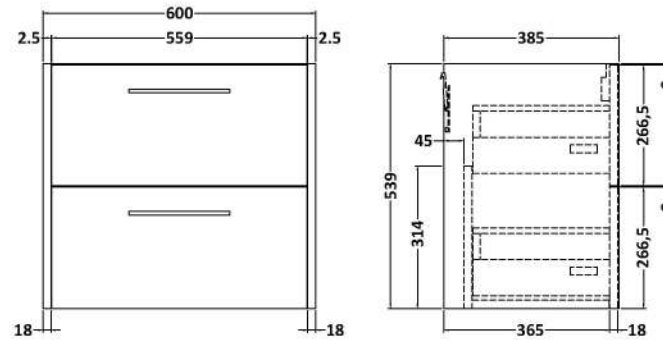

Sales Code: JNU2624F

Description: 1200 Wh 4-Drawer Vanity & Double Basin

Packaging Details

Barcode: 5056462682969

Sales Code: NPF2624

Description: 600 W/H 2-Drawer Unit (385 Deep)

Product Dimensions

Height (mm):	539
Width (mm):	600
Depth (mm):	385
Nett Weight (kg):	22.5

Packaging Dimensions

Height (mm):	560
Width (mm):	620
Depth (mm):	405
Gross Weight (kg):	23

Packaging Data

Box Colour:	Brown Cardboard Box
Box Qty:	1
Label Size:	50 x 100
Label Colour:	White Label
Label Qty:	2

Sales Code: CBM424

Description: Double Ceramic Basin 1208X392

Product Dimensions

Height (mm):	390
Width (mm):	1205
Depth (mm):	175
Nett Weight (kg):	27

Packaging Dimensions

Height (mm):	205
Width (mm):	1270
Depth (mm):	510
Gross Weight (kg):	27

Packaging Data

Box Colour:	Brown Cardboard Box - Printed
Box Qty:	1
Label Size:	100 x 50
Label Colour:	White Label
Label Qty:	2

Outer Box Dimensions (If Applicable)

Height (mm):	
Width (mm):	
Depth (mm):	
Gross Weight (kg):	
Barcode:	5056211875826