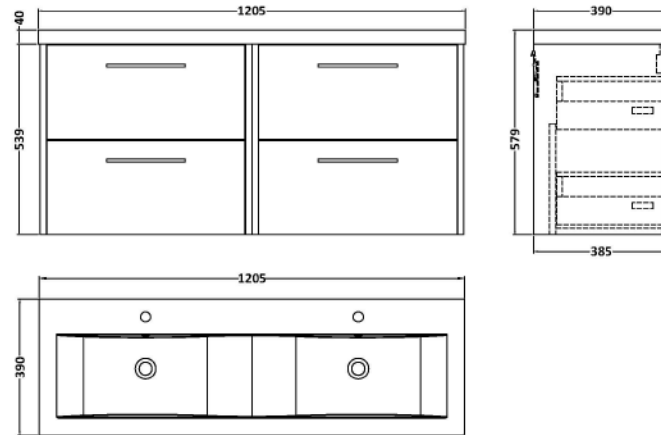

Sales Code: JNU2624F

Description: 1200 Wh 4-Drawer Vanity & Double Basin

Packaging Details

Barcode: 5056462682969

Sales Code: NPF2624

Description: 600 W/H 2-Drawer Unit (385 Deep)

Product Dimensions

Height (mm):	539
Width (mm):	600
Depth (mm):	385
Nett Weight (kg):	22.5

Packaging Dimensions

Height (mm):	560
Width (mm):	620
Depth (mm):	405
Gross Weight (kg):	23

Packaging Data

Box Colour:	Brown Cardboard Box
Box Qty:	1
Label Size:	50 x 100
Label Colour:	White Label
Label Qty:	2

Outer Box Dimensions (If Applicable)

Height (mm):	
Width (mm):	
Depth (mm):	
Gross Weight (kg):	
Barcode:	5056462658889

Product Details

Country of Origin:	United Kingdom
Fitting Instruction:	No
CE & UKCA:	
FSC Certified Materials:	Yes
Colour:	Metallic Slate
Construction Method:	Cam & Wood Dowel
Construction Type:	Rigid
Cabinet Finish:	MFC Textured Matt
Fascia Finish:	MFC Textured Matt
Cabinet Thickness (mm):	18
Fascia Thickness (mm):	18
Drawer Included:	Yes
Drawer Type:	80mm High Metal S/C Inc Galler
No of Shelves:	0
Hinge Type:	Not Applicable
Hinge Included:	No
Adjustable Legs:	No, Not Required
Fixings Included:	Yes
Handle Style:	Modern
Waste Shroud:	Yes
Handle Included:	Yes, Supplied
Handle Type:	D-Shape

Sales Code: CBM424

Description: Double Ceramic Basin 1208X392

Product Dimensions

Height (mm):	390
Width (mm):	1205
Depth (mm):	175
Nett Weight (kg):	27

Packaging Dimensions

Height (mm):	205
Width (mm):	1270
Depth (mm):	510
Gross Weight (kg):	27